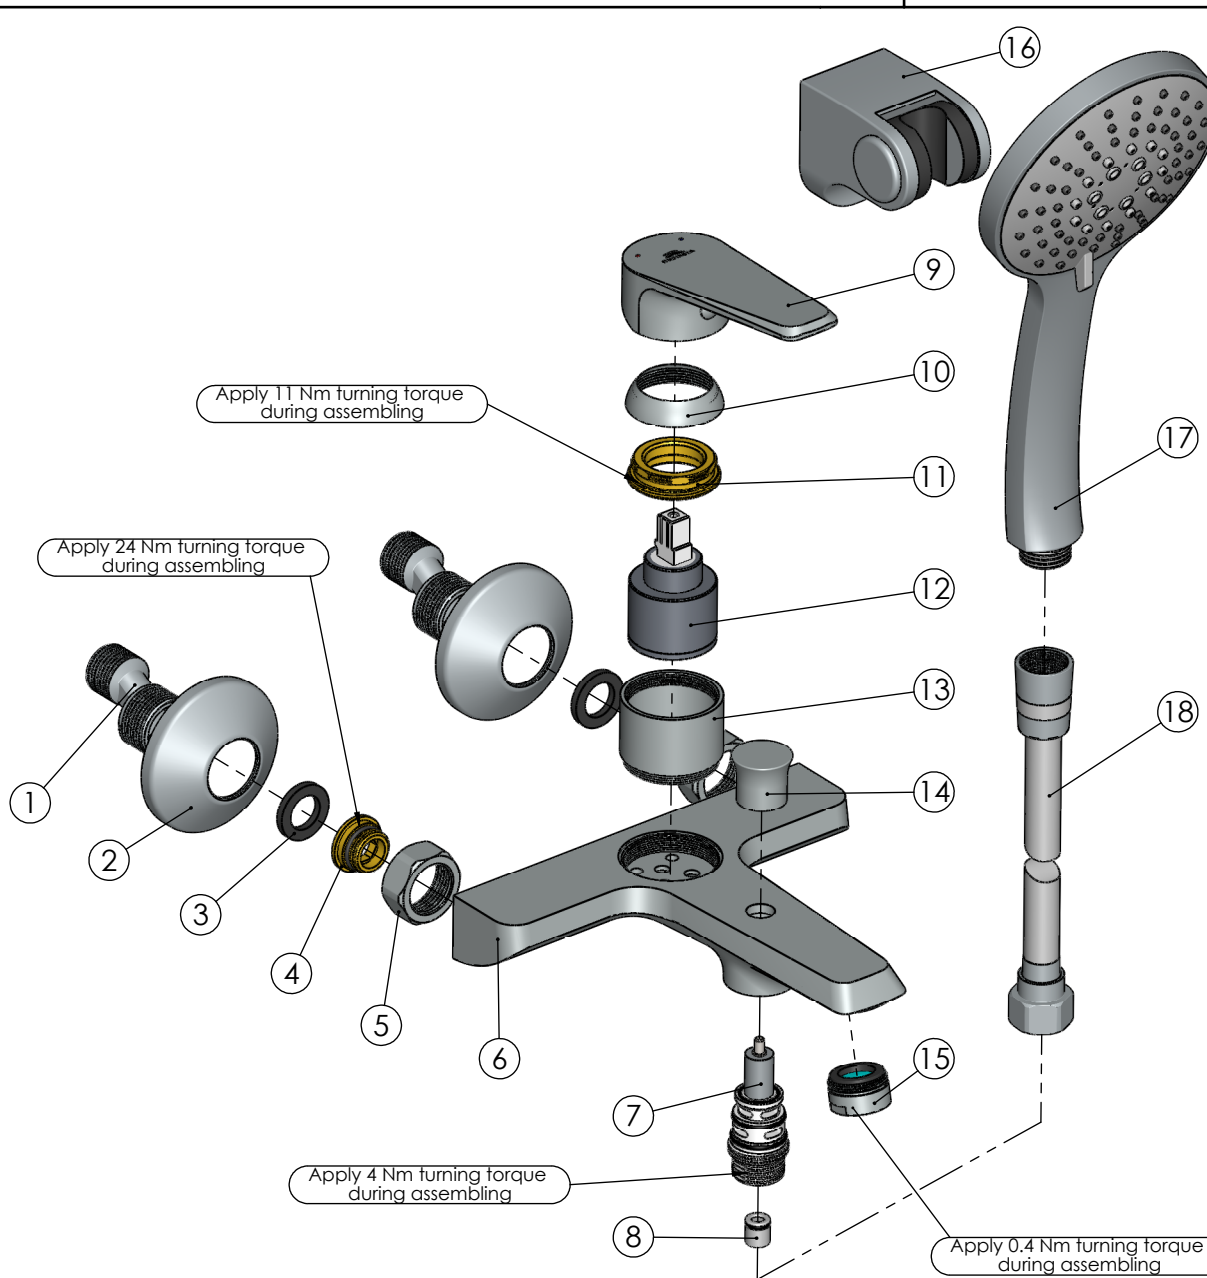

RUBINETA

Product name: **Faucet Deli-10 (K)**
Product Code: **D10K08**

ITEM NO.	PART CODE	NAME	QUANTITY
1	636601	Eccentric	2
2	636610	Eccentric plate 65x18	2
3	632002	Rubber washer G3/4"	2
4	636403	Fixing back seat M18x1.5	2
5	636310	Back seat nut G3/4"	2
6	635455	Body Deli-10	1
7	636524	Diverter Static-10 automat	1
8	636451	Check-valve DN10	1
9	631354	Handle Deli	1
10	636271	Cartridge cap Elma/Deli	1
11	636272	Cartridge nut Elma/Deli	1
12	634041	Cartridge 35mm Citec (grey)	1
13	635398	Body for cartridge Elma/Deli-10	1
14	636562	Diverter knob Deli-10	1
15*	636716	Aerator M24x1 perlator honeycomb	1
16	623003	Shower holder Fix	1
17	622070	Handshower Dora	1
18	600055	Shower hose silver 150cm PVC Con/Imp	1

*636764B Aerator M24x1 Spider Q16 (B)