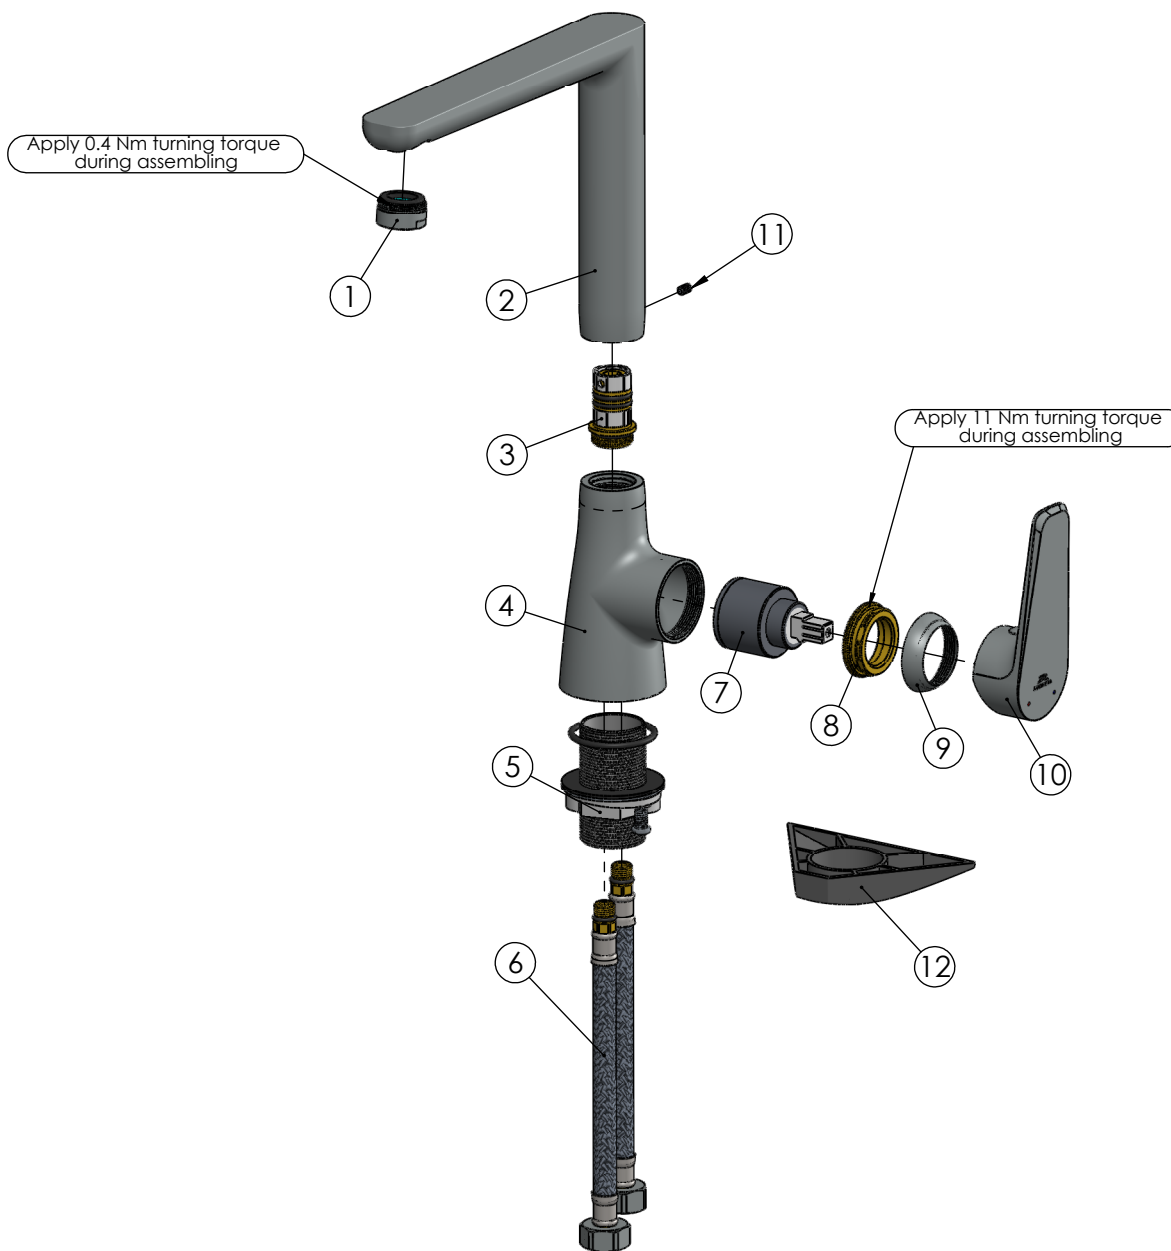

RUBINETA

Product name: **Faucet Deli-33**  
Product Code: **D30008**

ITEM NO.	PART CODE	NAME	QTY.
1*	636716	Aerator M24x1 perlator honeycomb	1
2	633349	Spout body Elma/Deli-33	1
3	636476	Spout insert for Aero/Elma/Deli-33	1
4	635454	Body Elma/Deli-33	1
5	637122	Fixing set Elma/Deli-33	1
6	46381060	FLISTEX M10xF12-L060 Flex faucet's connector	2
7	634041	Cartridge 35mm Citec (grey)	1
8	636272	Cartridge nut Elma/Deli	1
9	636271	Cartridge cap Elma/Deli	1
10	631356	Handle Deli-33	1
11	636563	Screw M4x8 (DIN913)	1
12	637010	Fixing holder Aero-33	1

\*636763B Aerator M24x1 Spider Q8 (B)