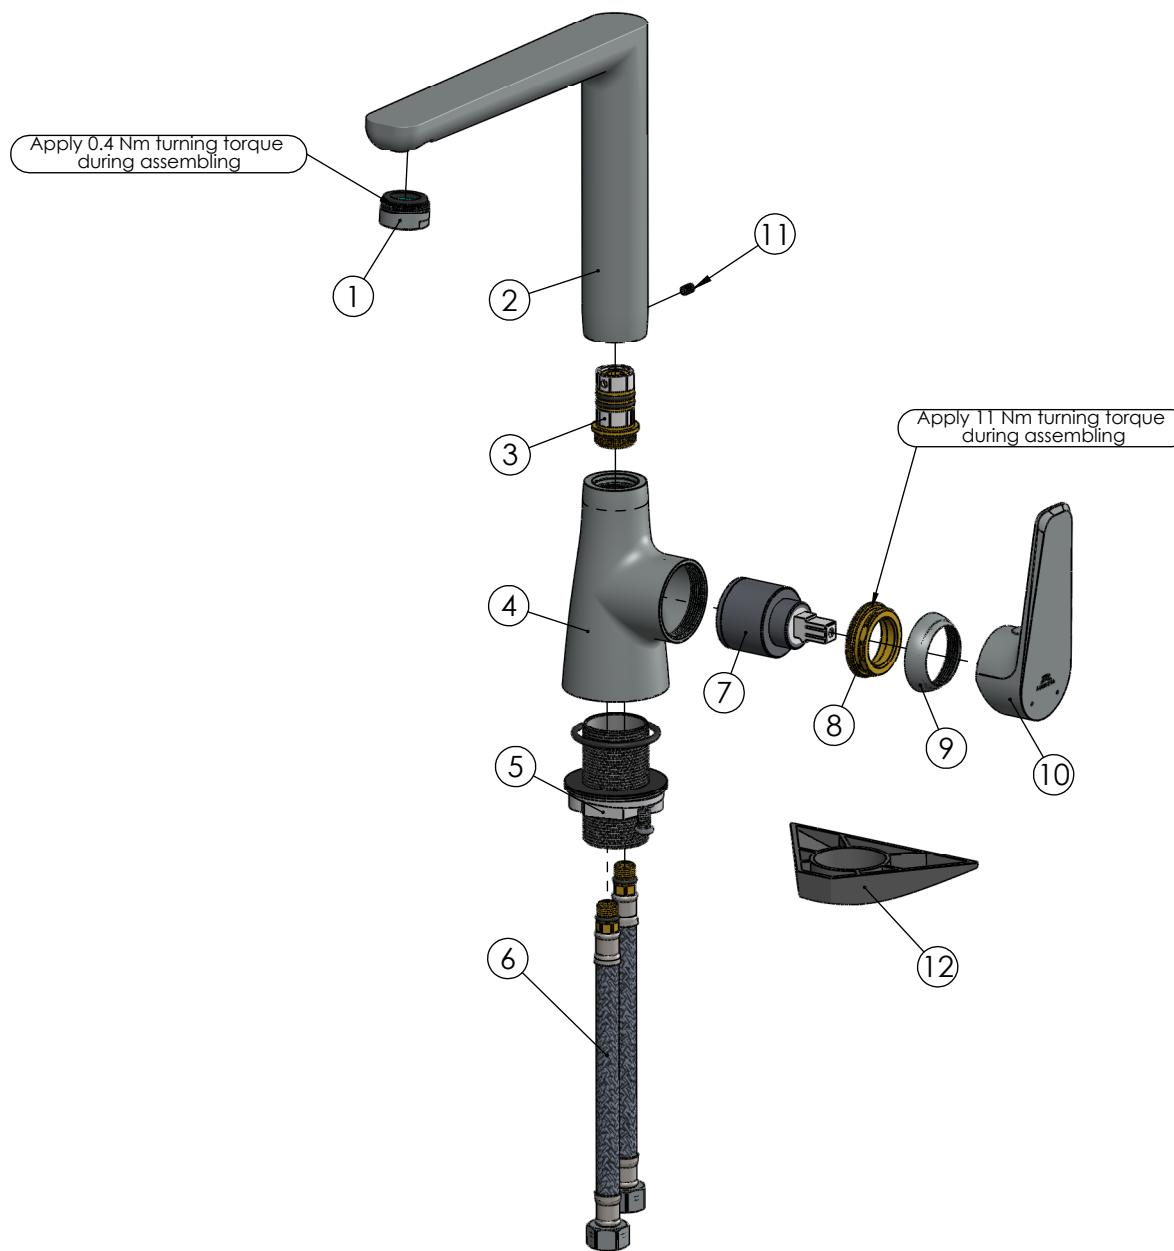

RUBINETA

Product name: **Faucet Deli-33 (3/8)**
Product Code: **D30108**

ITEM NO.	PART CODE	NAME	QTY.
1	636716	Aerator M24x1 perlator honeycomb	1
2	633349	Spout body Elma/Deli-33	1
3	636476	Spout insert for Aero/Elma/Deli-33	1
4	635454	Body Elma/Deli-33	1
5	637122	Fixing set Elma/Deli-33	1
6	46380060	FLISTEX M10xF38-L060 Flex faucet's connector	2
7	634041	Cartridge 35mm Citec (grey)	1
8	636272	Cartridge nut Elma/Deli	1
9	636271	Cartridge cap Elma/Deli	1
10	631356	Handle Deli-33	1
11	636563	Screw M4x8 (DIN913)	1
12	637010	Fixing holder Aero-33	1

*636763B Aerator M24x1 Spider Q8 (B)