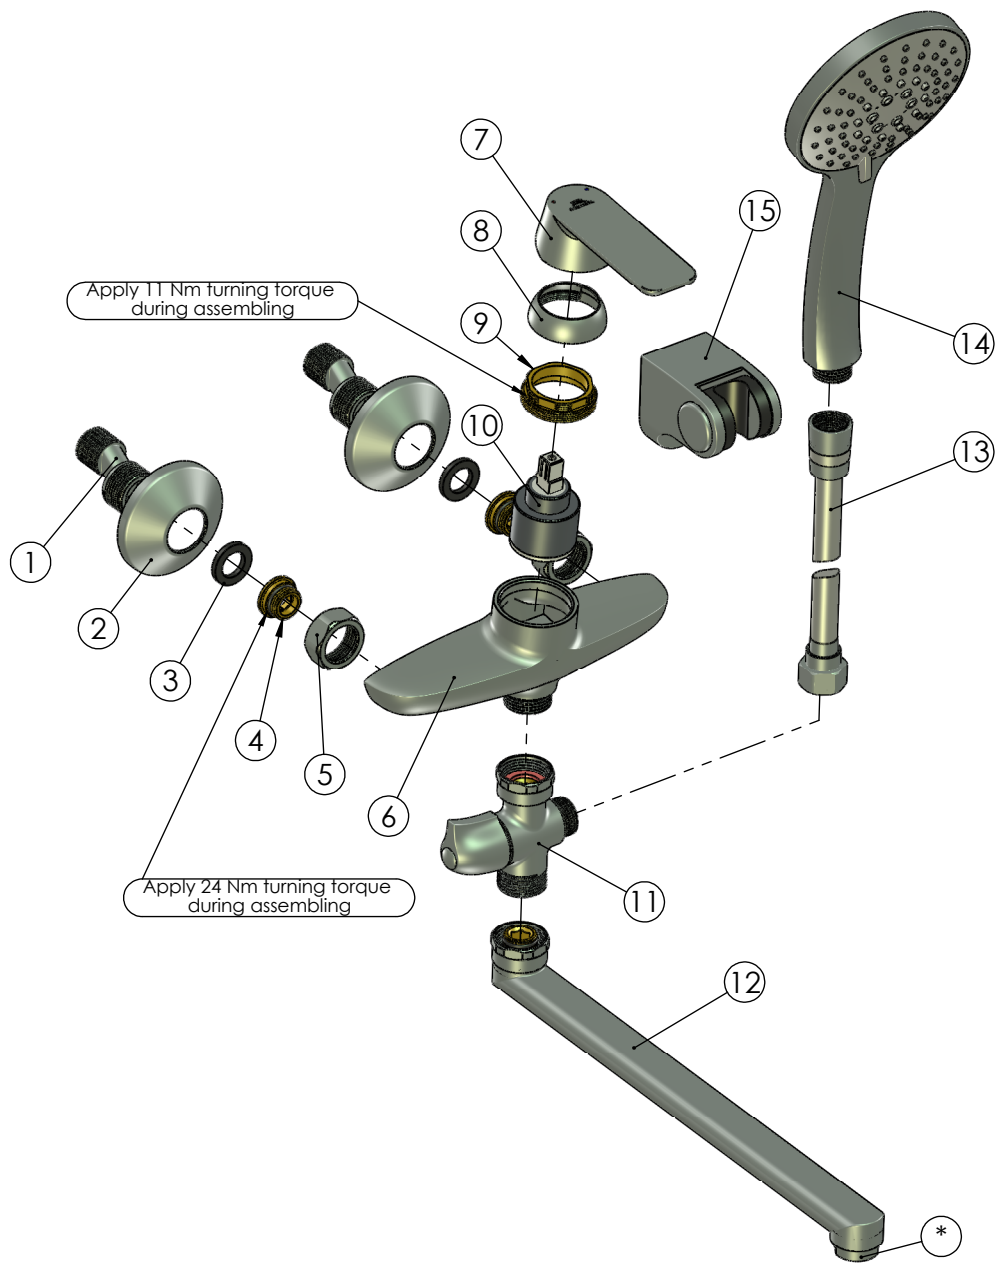

RUBINETA

Product name: **Faucet Elma-12/C**
Product Code: **EL2CK08**

ITEM NO.	PART CODE	NAME	QUANTITY
1	636601	Eccentric	2
2	636610	Eccentric plate 65x18	2
3	632002	Rubber washer G3/4"	2
4	636403	Fixing back seat M18x1.5	2
5	636310	Back seat nut G3/4"	2
6	635282	Body Tornado-12	1
7	631353	Handle Elma	1
8	636201	Cartridge cap 41mm	1
9	636361	Cartridge nut M40x1.25	1
10	634041	Cartridge 35mm Citec (grey)	1
11	636533	Diverter 3/4" Artis-12 (Ceramic)	1
12	633115	Spout C 300 (Ae-HC)	1
13	600055	Shower hose silver 150cm PVC Con/Imp	1
14	622070	Handshower Dora	1
15	623003	Shower holder Fix	1

*636764B Aerator M24x1 Spider Q16 (B)