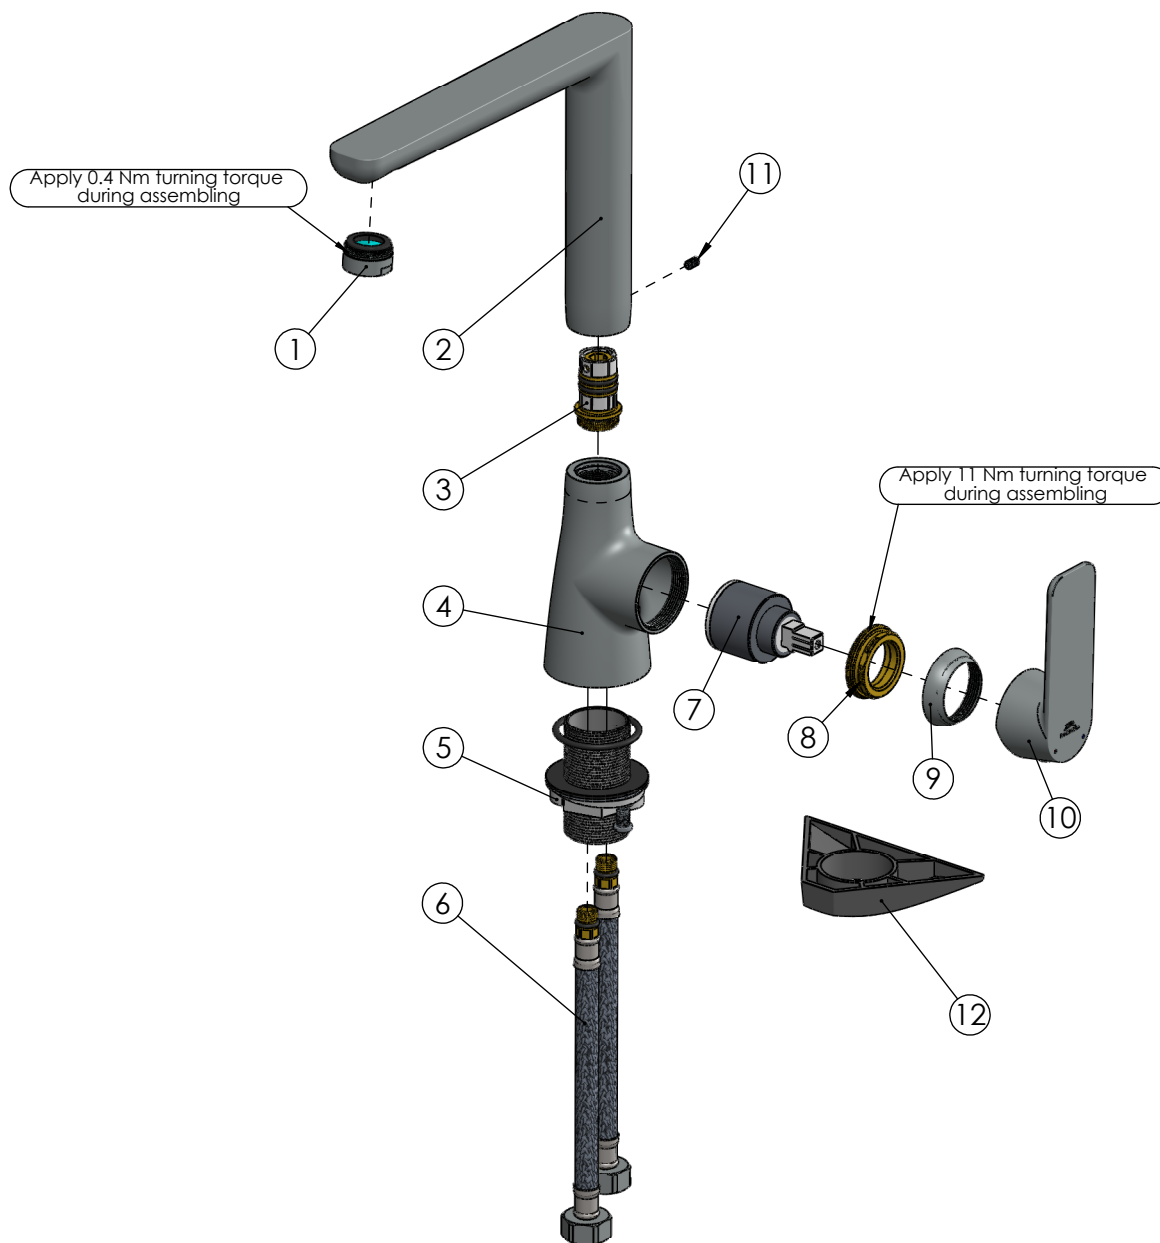

RUBINETA

Product name: **Faucet Elma-33**
Product Code: **EL30008**

ITEM NO.	PART CODE	NAME	QTY.
1*	636716	Aerator M24x1 perlator honeycomb	1
2	633349	Spout body Elma/Deli-33	1
3	636476	Spout insert for Aero/Elma/Deli-33	1
4	635454	Body Elma/Deli-33	1
5	637122	Fixing set Elma/Deli-33	1
6	46381060	FLISTEX M10xF12-L060 Flex faucet's connector	2
7	634041	Cartridge 35mm Citec (grey)	1
8	636272	Cartridge nut Elma/Deli	1
9	636271	Cartridge cap Elma/Deli	1
10	631355	Handle Elma-33	1
11	636563	Screw M4x8 (DIN913)	1
12	637010	Fixing holder Aero-33	1

*636763B Aerator M24x1 Spider Q8 (B)