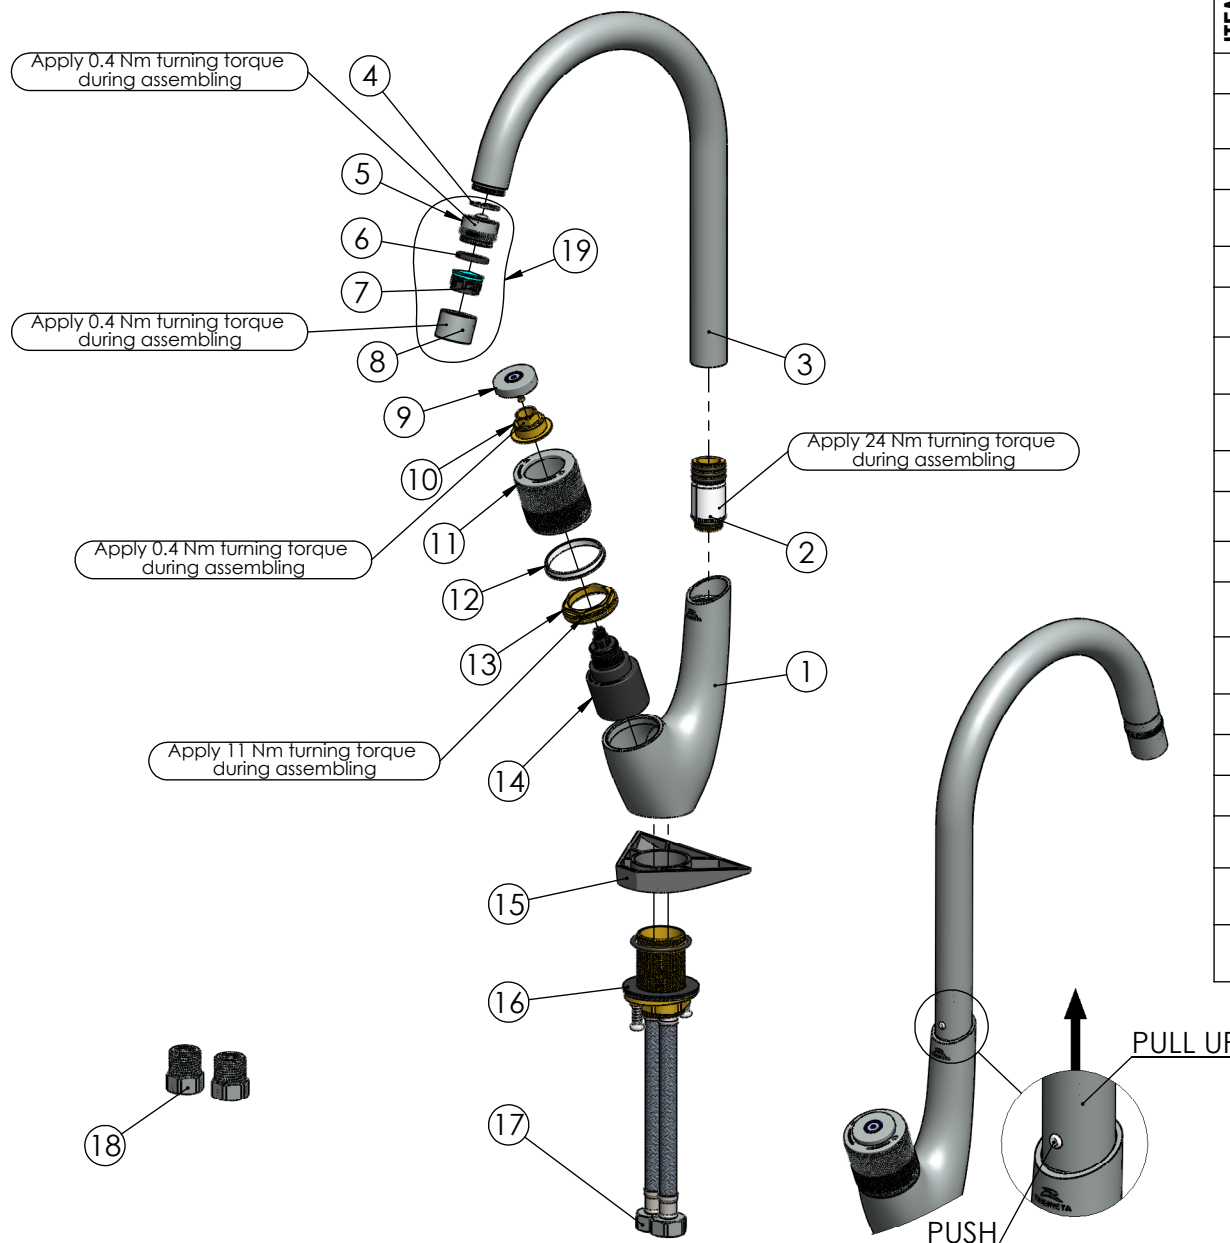

RUBINETA

Product name: **Faucet Swan-33**
Product Code: **SW0008**

ITEM NO.	PART CODE	NAME	QUANTITY
1	635463	Body Swan-33	1
2	636588	Spout insert M18x1 (Swan-33)	1
3	635593	Spout body Swan-33	1
4	632193	Silicone washer for Swan-33 regulator	1
5	637150	Flow regulator for Swan-33	1
6	632081	Neoperl washer M24x1	1
7*	636452	Aerator's insert Neoperl perlator honeycomb	1
8	636829	Aerator body F22x1 for Swan-33	1
9	636589	Push button Swan-33	1
10	636586	Nut M18x1 for handle Swan-33	1
11	631076	Handle Swan-33	1
12	632195	Teflon ring for handle Swan-33	1
13	636587	Nut for cartridge M37x1.25 (Swan-33)	1
14	634054	Cartridge 35mm push type	1
15	637010	Fixing holder Aero-33	1
16	637152	Fixing set Swan-33	1
17	46381060	FLISTEX M10xF12-L060 Flex faucet's connector	2
18	636599	Check valve with body F1/2"xM1/2"	2
19	636793	Aerator with flow regulator Swan-33	1

*636902 Aerator insert Spider Q13