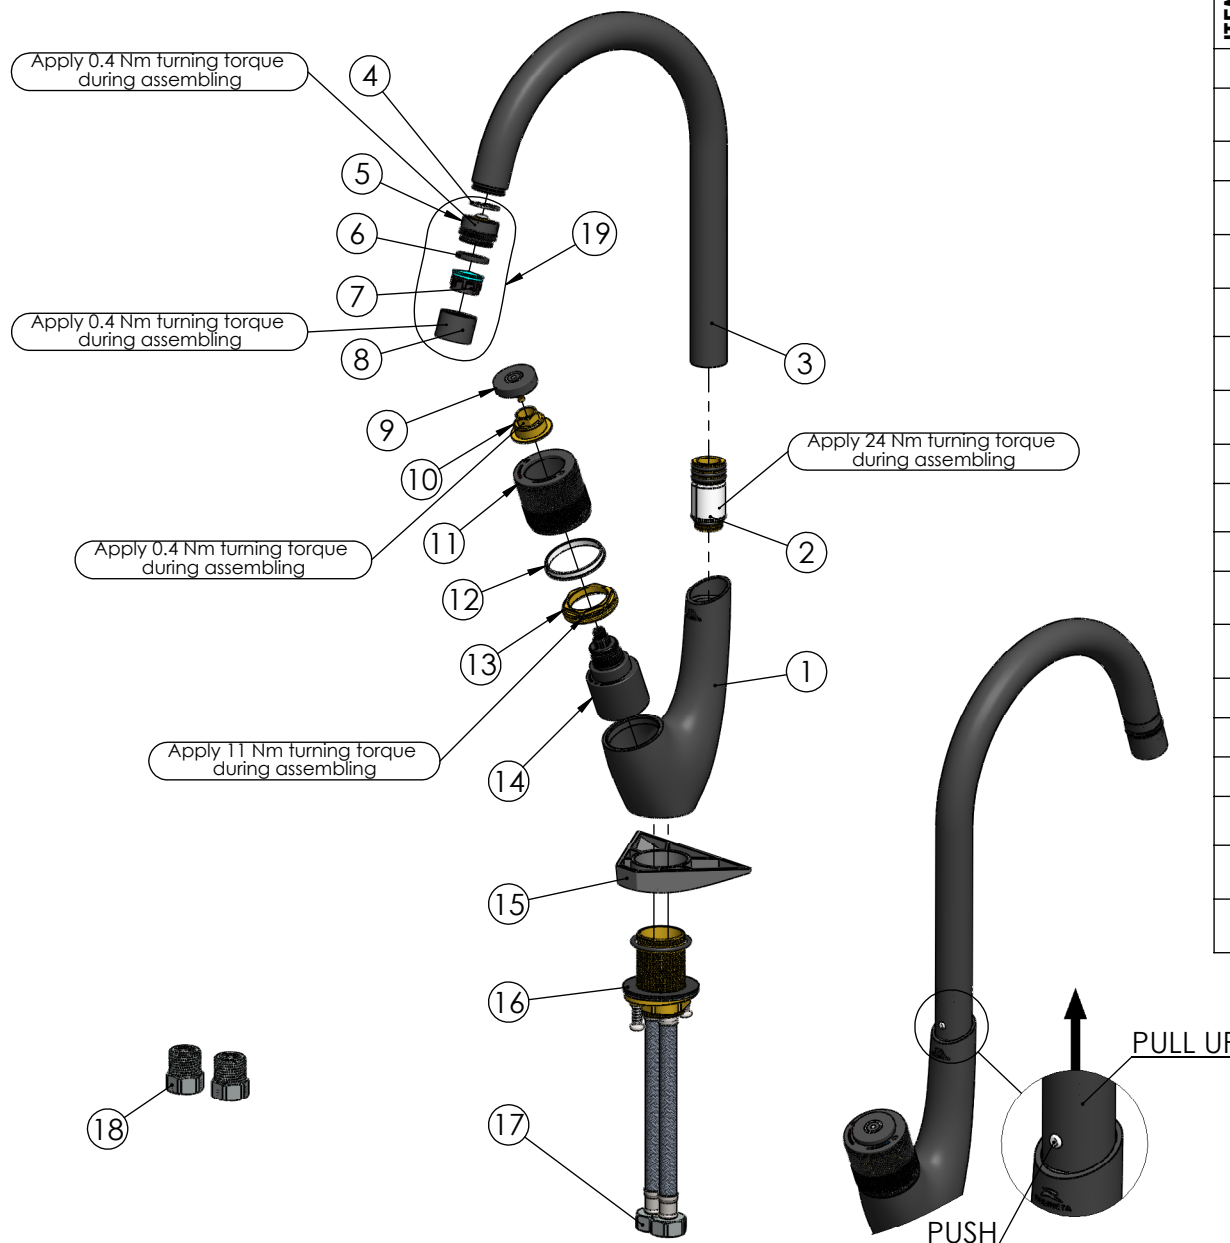

RUBINETA

Product name: **Faucet Swan-33 (BK)**  
Product Code: **SW0068**

ITEM NO.	PART CODE	NAME	QUANTITY
1	635464	Body Swan-33 (BK)	1
2	636588	Spout insert M18x1 (Swan-33)	1
3	635594	Spout body Swan-33 (BK)	1
4	632193	Silicone washer for Swan-33 regulator	1
5	637151	Flow regulator for Swan-33 (BK)	1
6	632081	Neoperl washer M24x1	1
7*	636452	Aerator's insert Neoperl perlator honeycomb	1
8	636830	Aerator body F22x1 for Swan-33 (BK)	1
9	636590	Push button Swan-33 (BK)	1
10	636586	Nut M18x1 for handle Swan-33	1
11	631077	Handle Swan-33 (BK)	1
12	632195	Teflon ring for handle Swan-33	1
13	636587	Nut for cartridge M37x1.25 (Swan-33)	1
14	634054	Cartridge 35mm push type	1
15	637010	Fixing holder Aero-33	1
16	637152	Fixing set Swan-33	1
17	46381060	FLISTEX M10xF12-L060 Flex faucet's connector	2
18	636599	Check valve with body F1/2"xM1/2"	2
19	636794	Aerator with flow regulator Swan-33 (BK)	1

\*636902 Aerator insert Spider Q13