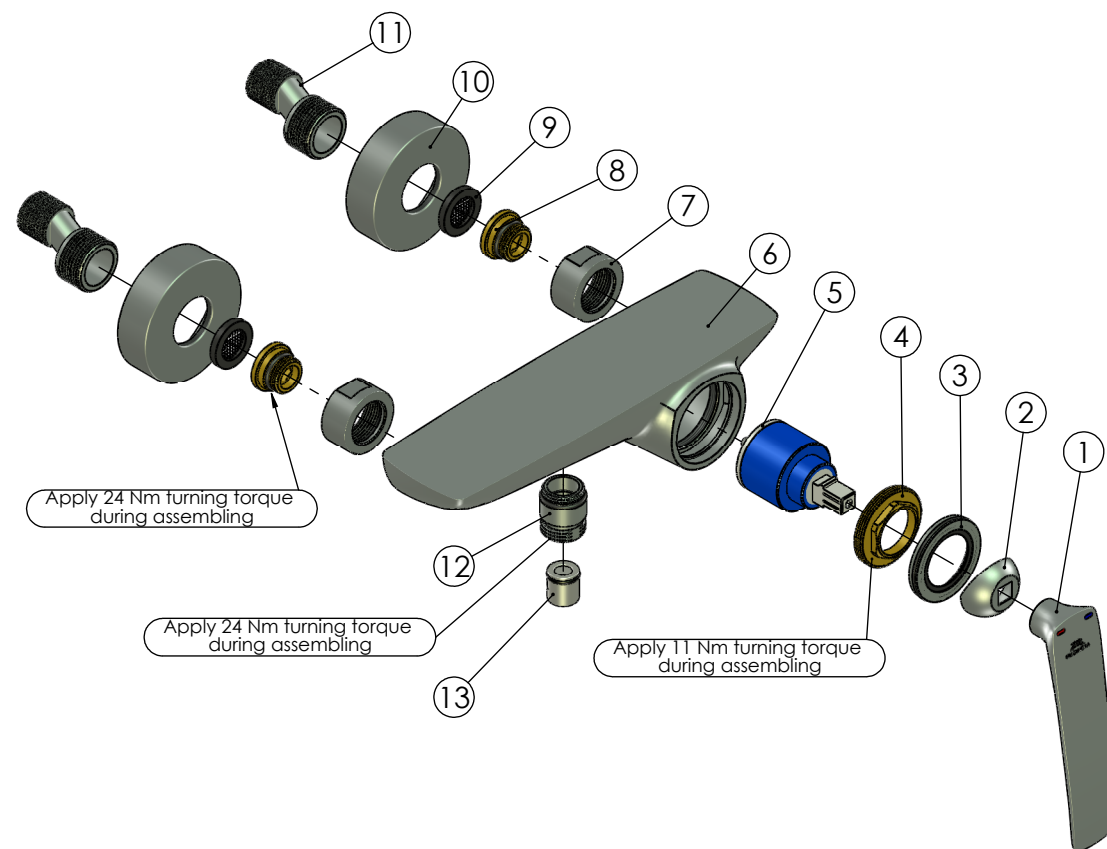

RUBINETA

Product name: **Faucet Aero-12**
Product Code: **540031**

ITEM NO.	PART CODE	NAME	QUANTITY
1	631191	Handle Aero	1
2	636244	Handle Aero cover	1
3	636243	Cartridge cover Aero-18	1
4	636362	Cartridge nut M40x1.25	1
5	634007	Cartridge 35mm Sedal-Rubineta	1
6	635261	Body Aero-12	1
7	636312	Round back nut G3/4"	2
8	636406	Fixing set back seat M18x1.5	2
9	632013	Washer G3/4" with net	2
10	636614	Eccentric round cap Thermo/Ultra	2
11	636601	Eccentric	2
12	636474	Diverter insert M20x1-G1/2" assembly	1
13	636448	Check-valve DN15	1