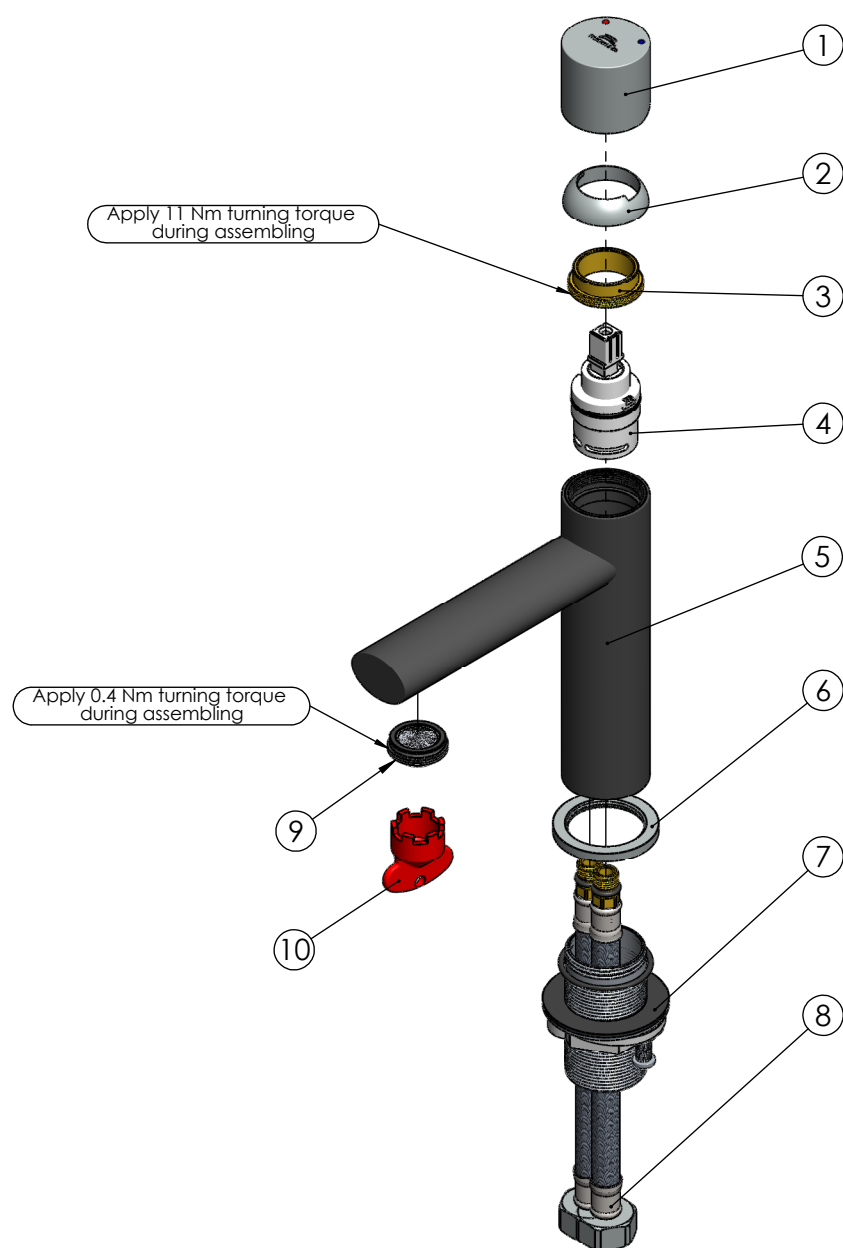

RUBINETA

Product name: **Faucet Etna-18 (BK)**

Product Code: **ET80068**

ITEM NO.	PART CODE	NAME	QUANTITY
1	631063	Handle Etna-18	1
2	636265	Cartridge cover Etna-18	1
3	636266	Cartridge nut Etna-18	1
4	634050	Cartridge 25mm Citec with upper o-ring (white)	1
5	635445	Body Etna-18 (BK)	1
6	636050	Base nut for Etna-18	1
7	637111	Fixing set Etna-18	1
8	46381060	FLISTEX M10xF12-L060 Flex faucet's connector	2
9*	636789	Aerator M24x1 Neoperl SLIM AIR HC SSR white	1
10	636745	Key aerator Neoperl 21mm	1

*636763B Aerator M24x1 Spider Q8 (B)