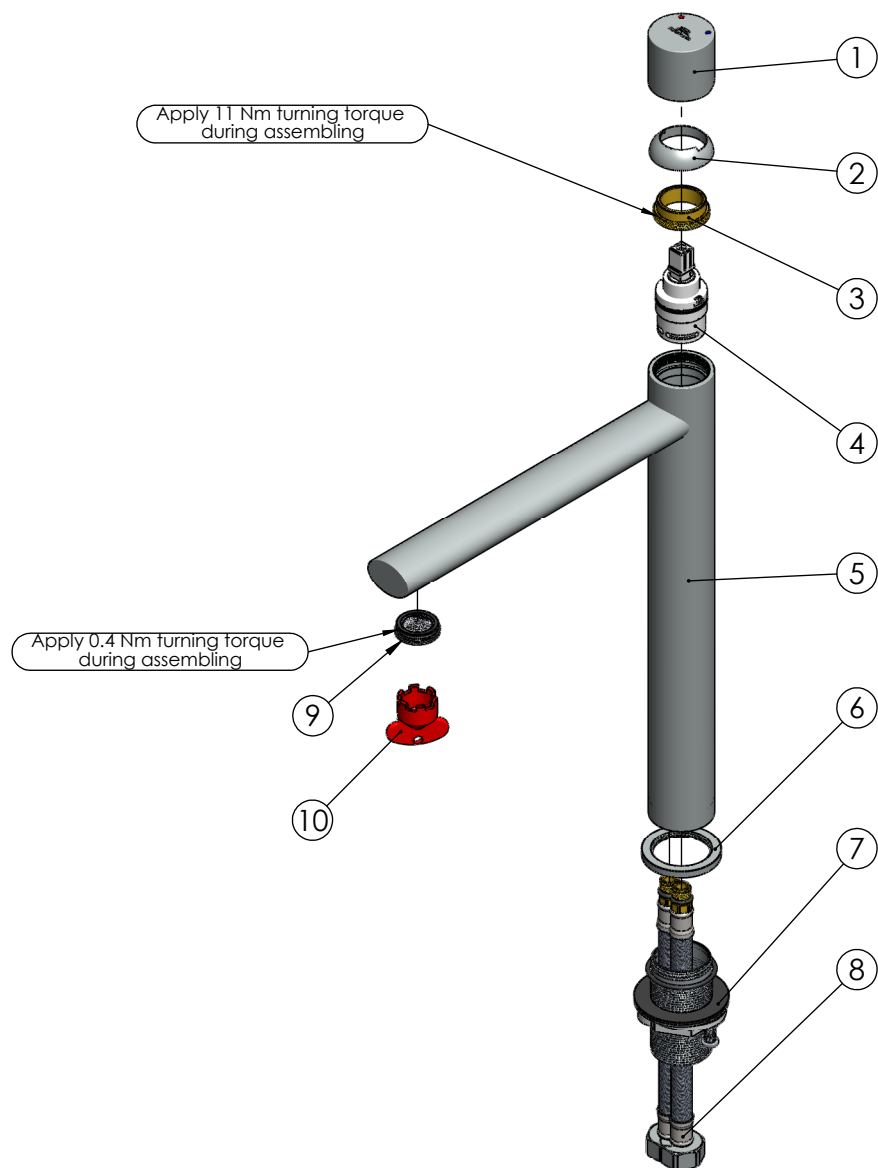

RUBINETA

Product name: **Faucet Etna-18/D**
Product Code: **ETD0008**

ITEM NO.	PART CODE	NAME	QUANTITY.
1	631063	Handle Etna-18	1
2	636265	Cartridge cover Etna-18	1
3	636266	Cartridge nut Etna-18	1
4	634050	Cartridge 25mm Citec with upper o-ring (white)	1
5	635444	Body Etna-18/D	1
6	636050	Base nut for Etna-18	1
7	637111	Fixing set Etna-18	1
8	46381060	FLISTEX M10xF12-L060 Flex faucet's connector	2
9*	636789	Aerator M24x1 Neoperl SLIM AIR HC SSR white	1
10	636745	Key aerator Neoperl 21mm	1

*636763B Aerator M24x1 Spider Q8 (B)