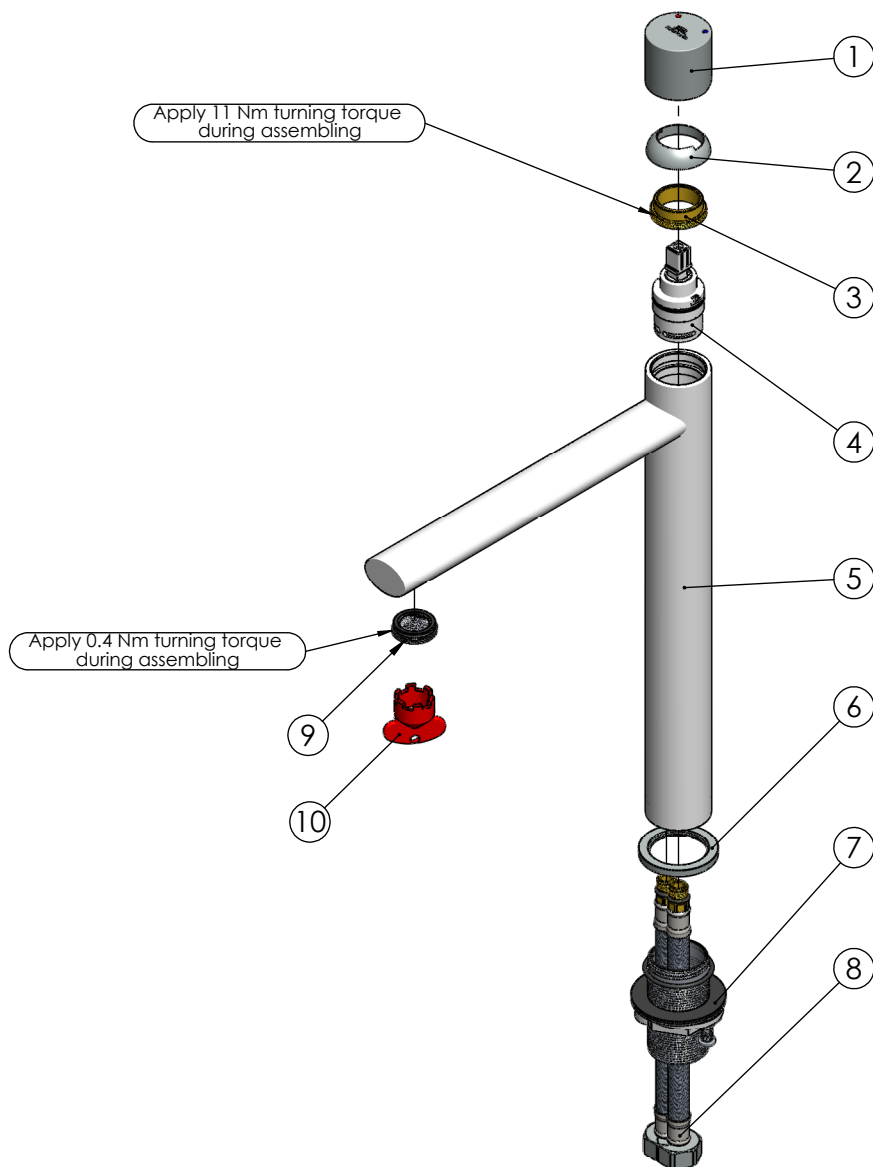

RUBINETA

Product name: **Faucet Etna-18/D (WT)**  
Product Code: **ETD0078**

ITEM NO.	PART CODE	NAME	QUANTITY
1	631063	Handle Etna-18	1
2	636265	Cartridge cover Etna-18	1
3	636266	Cartridge nut Etna-18	1
4	634050	Cartridge 25mm Citec with upper o-ring (white)	1
5	635448	Body Etna-18/D (WT)	1
6	636050	Base nut for Etna-18	1
7	637111	Fixing set Etna-18	1
8	46381060	FLISTEX M10xF12-L060 Flex faucet's connector	2
9*	636789	Aerator M24x1 Neoperl SLIM AIR HC SSR white	1
10	636745	Key aerator Neoperl 21mm	1

\*636763B Aerator M24x1 Spider Q8 (B)