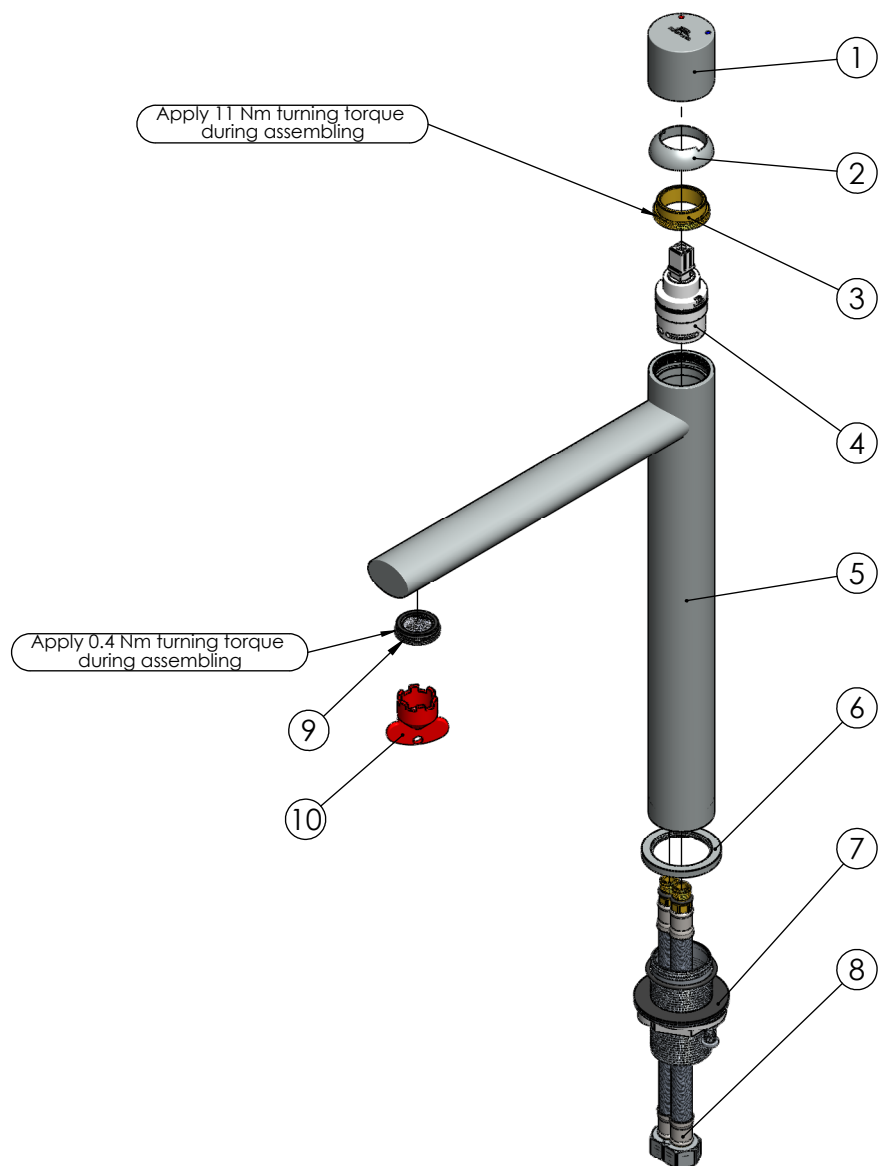

RUBINETA

Product name: **Faucet Etna-18/D (3/8)**
Product Code: **ETD0108**

ITEM NO.	PART CODE	NAME	QUANTITY
1	631063	Handle Etna-18	1
2	636265	Cartridge cover Etna-18	1
3	636266	Cartridge nut Etna-18	1
4	634050	Cartridge 25mm Citec with upper o-ring (white)	1
5	635444	Body Etna-18/D	1
6	636050	Base nut for Etna-18	1
7	637111	Fixing set Etna-18	1
8	46380060	FLISTEX M10xF38-L060 Flex faucet's connector	2
9*	636789	Aerator M24x1 Neoperl SLIM AIR HC SSR white	1
10	636745	Key aerator Neoperl 21mm	1

*636763B Aerator M24x1 Spider Q8 (B)