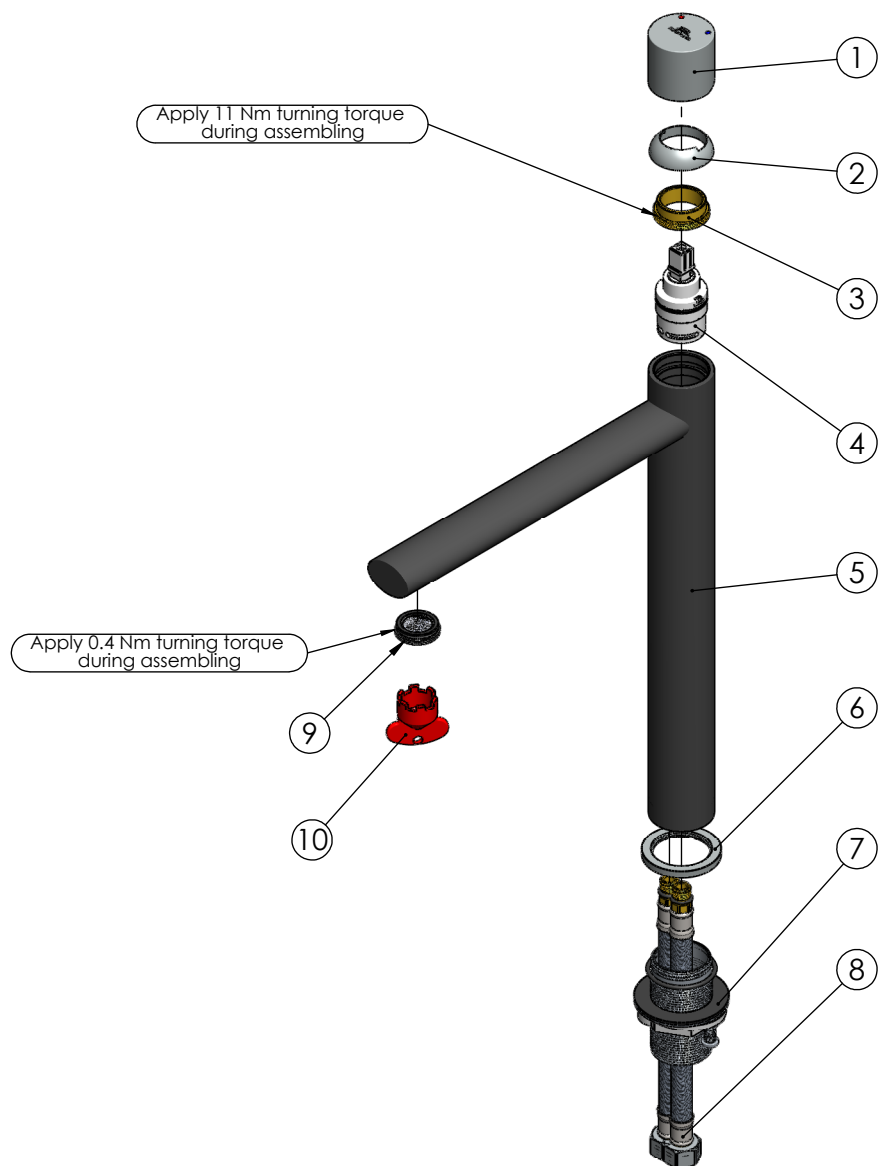

RUBINETA

Product name: **Faucet Etna-18/D (BK) (3/8)**
Product Code: **ETD0168**

| ITEM NO. | PART CODE | NAME | QUANTITY |
|----------|-----------|--|----------|
| 1 | 631063 | Handle Etna-18 | 1 |
| 2 | 636265 | Cartridge cover Etna-18 | 1 |
| 3 | 636266 | Cartridge nut Etna-18 | 1 |
| 4 | 634050 | Cartridge 25mm Citec with upper o-ring (white) | 1 |
| 5 | 635446 | Body Etna-18/D (BK) | 1 |
| 6 | 636050 | Base nut for Etna-18 | 1 |
| 7 | 637111 | Fixing set Etna-18 | 1 |
| 8 | 46380060 | FLISTEX M10xF38-L060 Flex faucet's connector | 2 |
| 9* | 636789 | Aerator M24x1 Neoperl SLIM AIR HC SSR white | 1 |
| 10 | 636745 | Key aerator Neoperl 21mm | 1 |

*636763B Aerator M24x1 Spider Q8 (B)