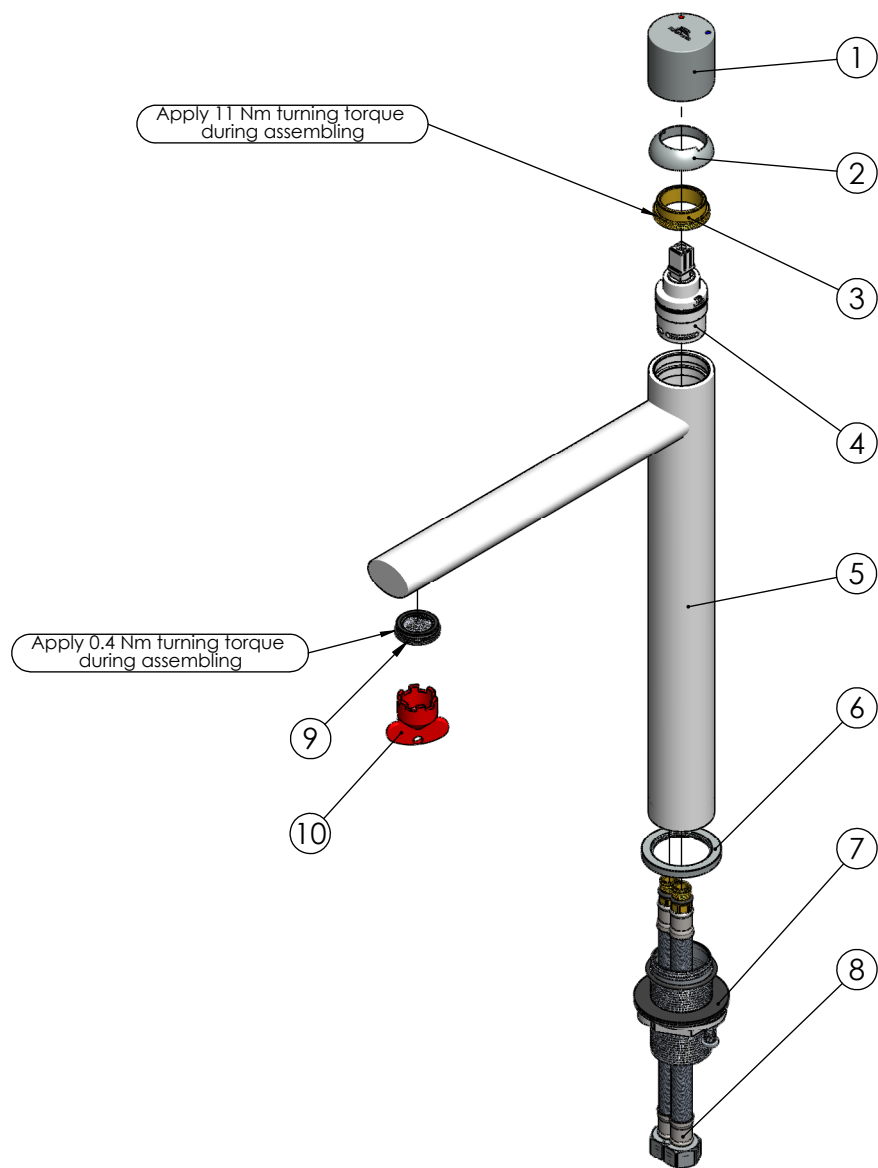

RUBINETA

Product name: **Faucet Etna-18/D (WT) (3/8)**
Product Code: **ETD0178**

ITEM NO.	PART CODE	NAME	QUANTITY
1	631063	Handle Etna-18	1
2	636265	Cartridge cover Etna-18	1
3	636266	Cartridge nut Etna-18	1
4	634050	Cartridge 25mm Citec with upper o-ring (white)	1
5	635448	Body Etna-18/D (WT)	1
6	636050	Base nut for Etna-18	1
7	637111	Fixing set Etna-18	1
8	46380060	FLISTEX M10xF38-L060 Flex faucet's connector	2
9*	636789	Aerator M24x1 Neoperl SLIM AIR HC SSR white	1
10	636745	Key aerator Neoperl 21mm	1

*636763B Aerator M24x1 Spider Q8 (B)