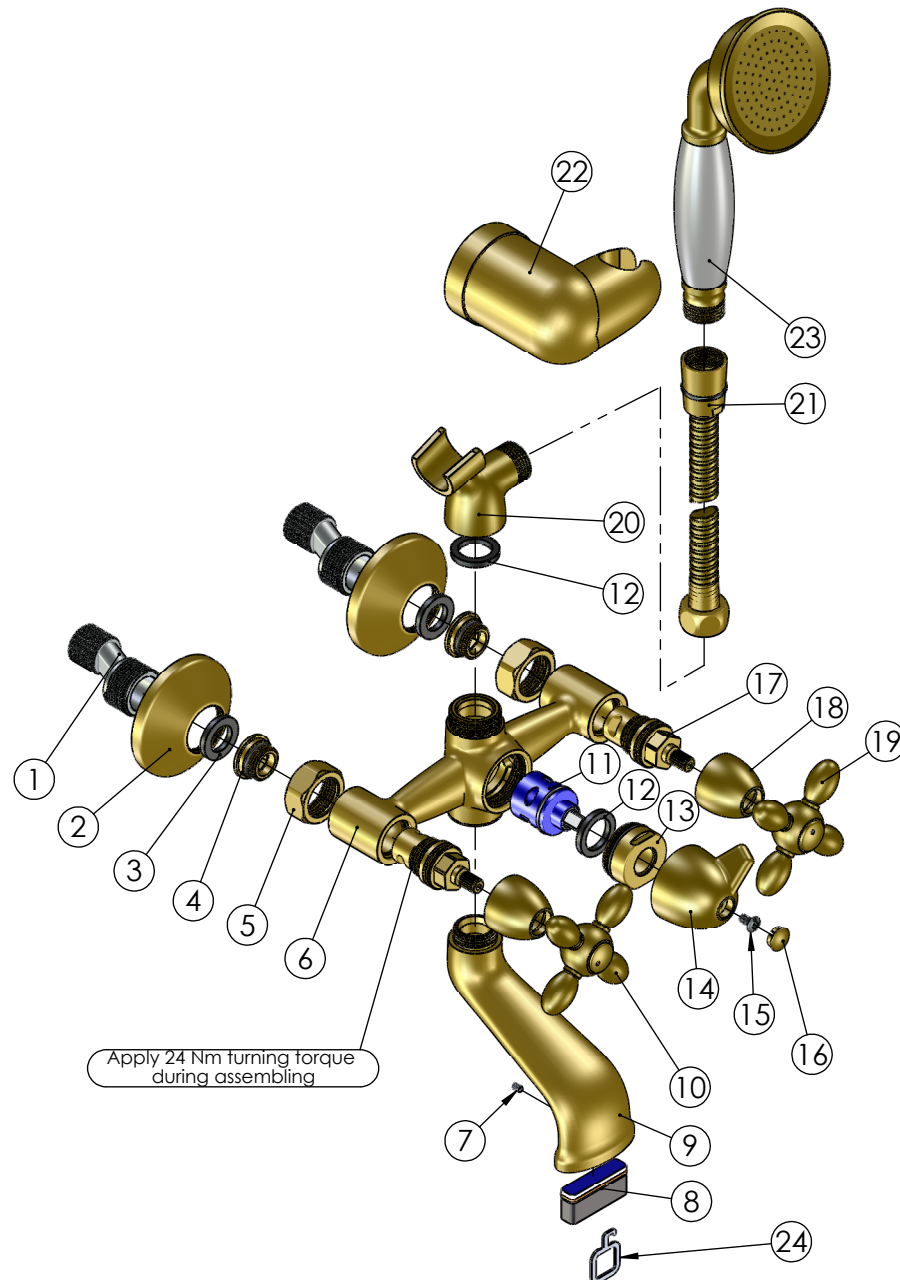

RUBINETA

Product name: **Faucet Venezia-1**
Product Code: **V10S96**

ITEM NO.	PART CODE	NAME	QUANTITY
1	636601	Eccentric	2
2	636611	Eccentric plate 65x20	2
3	632002	Rubber washer G3/4"	2
4	636403	Fixing back seat M18x1.5	2
5	636327	Back seat nut G3/4"	2
6	635181	Body V-1 Cross (Br)	1
7	636331	Set screw M3x5 DIN913	1
8	636748	Neoperl aerator PL-RC-V 40x10	1
9	635610	Body spout V-1 Cross	1
10	631165	Handle Venezia (Br) (8x20) RD	1
11	636519	2 position diverter 25 mm	1
12	632070	Square washer R-1 G3/4"	2
13	636332	Diverter nut V-1 M30x1.25	1
14	636961	Handle for diverter V-1 Cross (Br)	1
15	636324	Self locking head screw M4x8	1
16	636115	Cover of diverter handle V-1 Cross (Br)	1
17	664129	Faucet valve 1/2" Ceramic Cross (8x20) 270	2
18	631168	Valve cap 8x20 V-1 Cross (Br)	2
19	631348	Handle Venezia (Br) (8x20) BL	1
20	636960	Single fork shower head holder	1
21	600031	Double lock shower hose Con/Imp (Br)	1
22	623015	Shower holder Rondo (Br)	1
23	622025	Handshower Retro (Br)	1
24	636728	Key for Petrlator RC	1