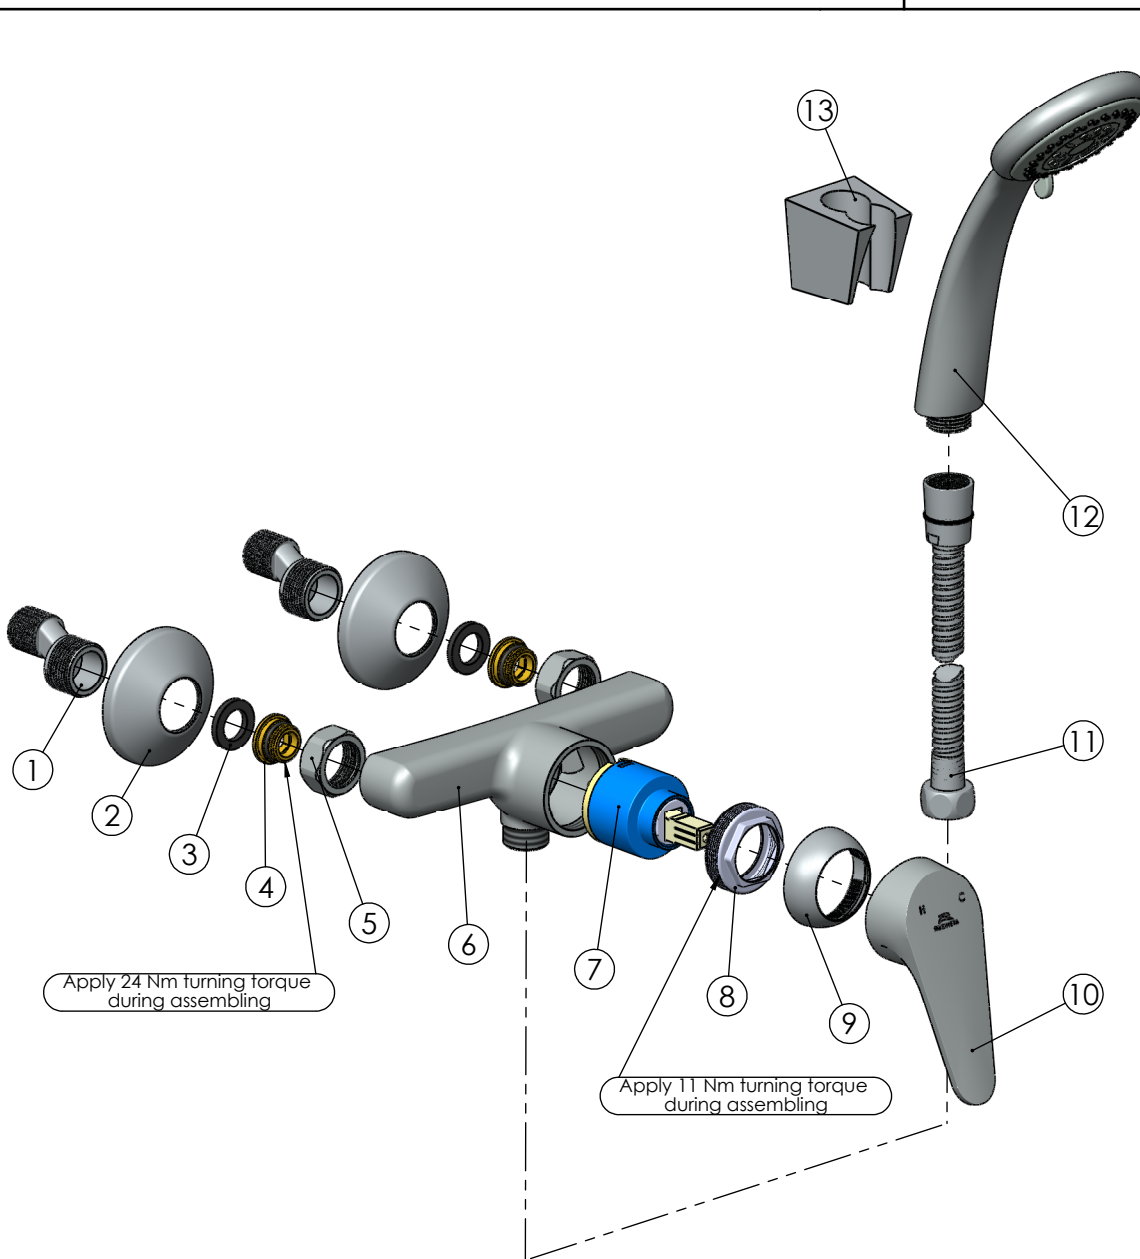

RUBINETA

Product name: **Faucet Vigas-15/K**  
Product Code: **VG20D08**

ITEM NO.	PART CODE	NAME	QUANTITY
1	636601	Eccentric	2
2	636610	Eccentric plate 65x18	2
3	632002	Rubber washer G3/4"	2
4	636403	Fixing back seat M18x1.5	2
5	636310	Back seat nut G3/4"	2
6	635246	Body Vigas-15	1
7	634005	Cartridge 40 mm	1
8	636302	Stainless steel cartridge nut M42x1.25	1
9	636202	Cartridge cap 47mm	1
10	631084	Handle Vigas-15	1
11	600014	Shower hose Con/Imp double lock 150cm	1
12	622045	Handshower Delta	1
13	623005	Shower holder Grand	1