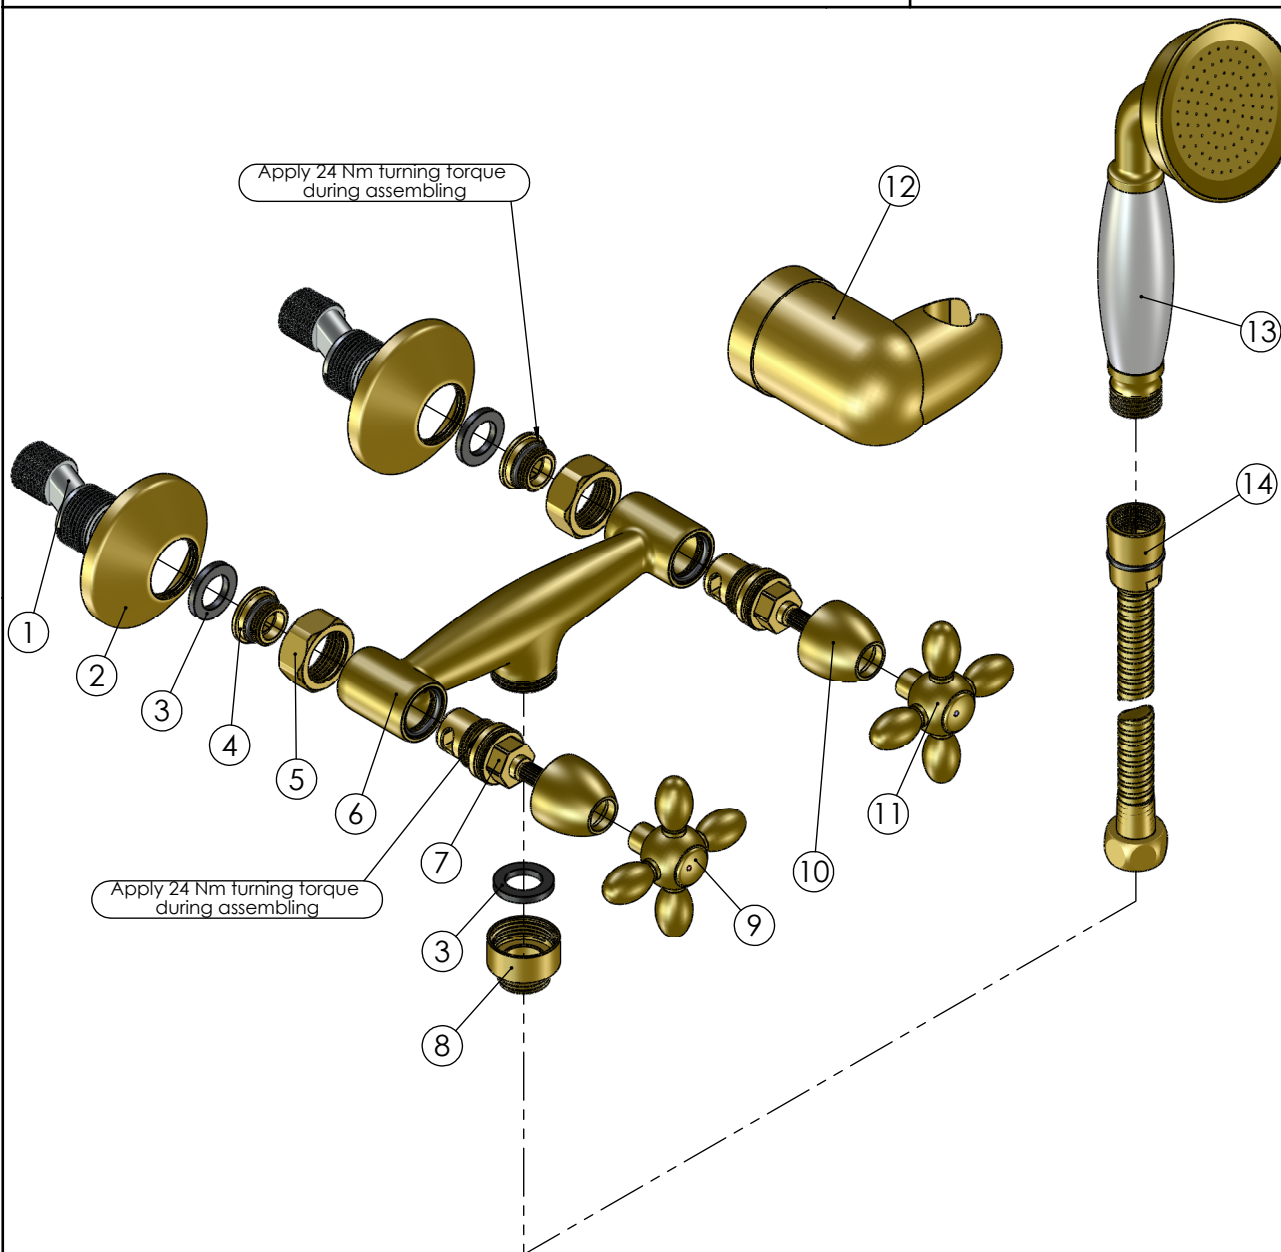

RUBINETA

Product name: **Faucet V-12/K Cross (BR)**  
Product Code: **V12K96**

ITEM NO.	PART CODE	NAME	QUANTITY
1	636601	Eccentric	2
2	636611	Eccentric plate 65x20	2
3	632002	Rubber washer G3/4"	3
4	636403	Fixing back seat M18x1.5	2
5	636327	Back seat nut G3/4"	2
6	635477	Body V-12 Cross (BR)	1
7	664144	Faucet valve 1/2" Ceramic Cross (8x20) 180	2
8	637180	Reduction F3/4xM1/2 (BR)	1
9	631165	Handle Venezia (Br) (8x20) RD	1
10	631168	Valve cap 8x20 V-1 Cross (Br)	2
11	631348	Handle Venezia (Br) (8x20) BL	1
12	623015	Shower holder Rondo (Br)	1
13	622025	Handshower Retro (Br)	1
14	600031	Double lock shower hose Con/Imp (Br)	1