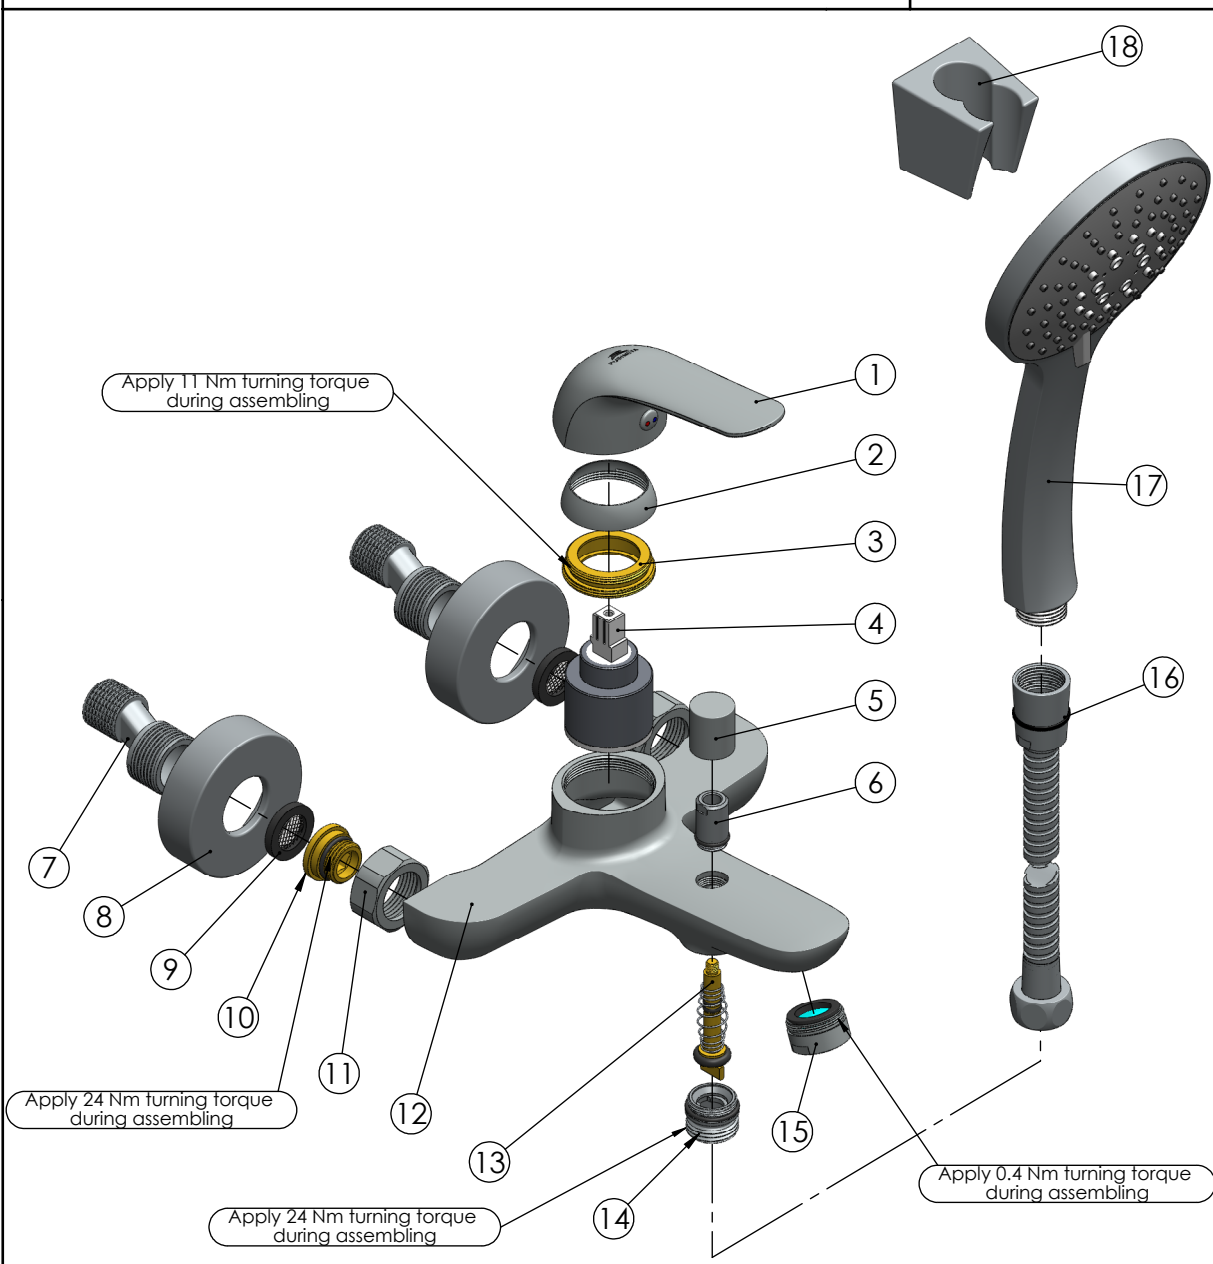

RUBINETA

Product name: **Faucet Lima-10/K**
Product Code: **LI10K08**

ITEM NO.	PART CODE	NAME	QTY.
1	631918	Handle Lima	1
2	636263	Cartridge cap Modena	1
3	636264	Cartridge nut Modena	1
4	634041	Cartridge 35mm Citec (grey)	1
5	636400	Diverter knob Lima-10	1
6	637070	Diverter insert after knob (Lotos-10)	1
7	636601	Eccentric	2
8	636614	Eccentric round cap Thermo/Ultra	2
9	632013	Washer G3/4" with net	2
10	637068	Fixing set back seat M18x1.5 (Lotos/Modena)	2
11	637105	Back seat nut G3/4 (Lima/Nica)	2
12	635432	Body Lima-10	1
13	637101	Diverter shaft Lima/Nica-10	1
14	637071	Diverter insert Lotos-10	1
15*	636716	Aerator M24x1 perlator honeycomb	1
16	600014	Shower hose Con/Imp double lock 150cm	1
17	622070	Handshower Dora	1
18	623005	Shower holder Grand	1

*636764B Aerator M24x1 Spider Q16 (B)