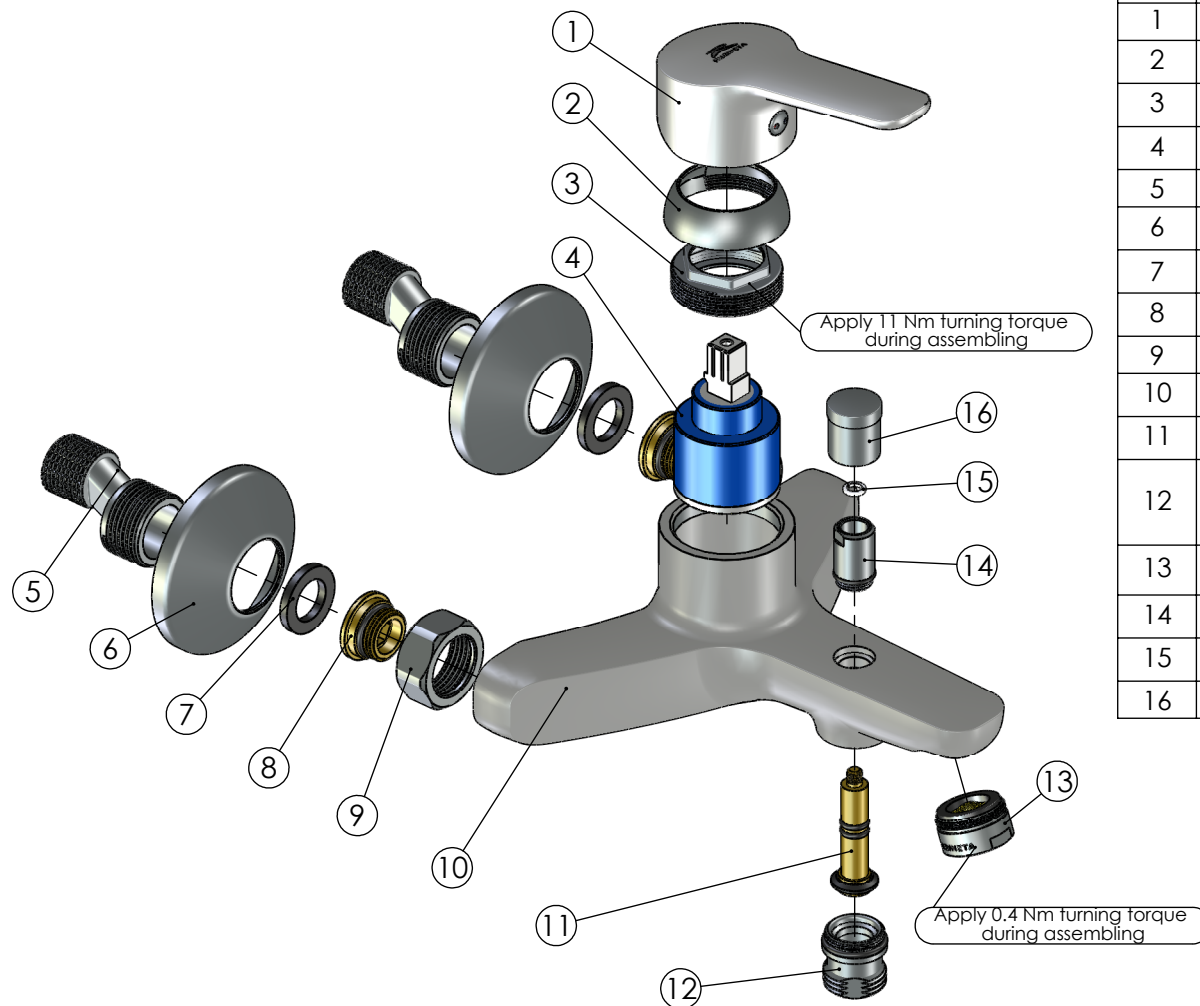

RUBINETA

Product name: **Faucet UNO-10 (WT)**
Product Code: **N10071**

ITEM NO.	PART CODE	NAME	QUANTITY
1	636365	Cartridge handle Uno (WT)	1
2	636201	Cartridge cap 41mm	1
3	636301	Nut for cartridge 35 mm	1
4	634004	Ceramic cartridge 35 mm	1
5	636601	Eccentric	2
6	636610	Eccentric plate 65x18	2
7	632002	Rubber washer G3/4"	2
8	636403	Fixing back seat M18x1.5	2
9	636310	Back seat nut G3/4"	2
10	635300	Body Uno-10 (WT)	1
11	636948	Diverter shaft 47mm assembly	1
12	636455	Diverter insert M20x1-G1/2" assembly	1
13	636764B	Aerator M24x1 Spider Q16 (B)	1
14	636408	Diverter core 9.2 mm assembly	1
15	636326	Spring washer	1
16	636969	Diverter handle Uno-10	1