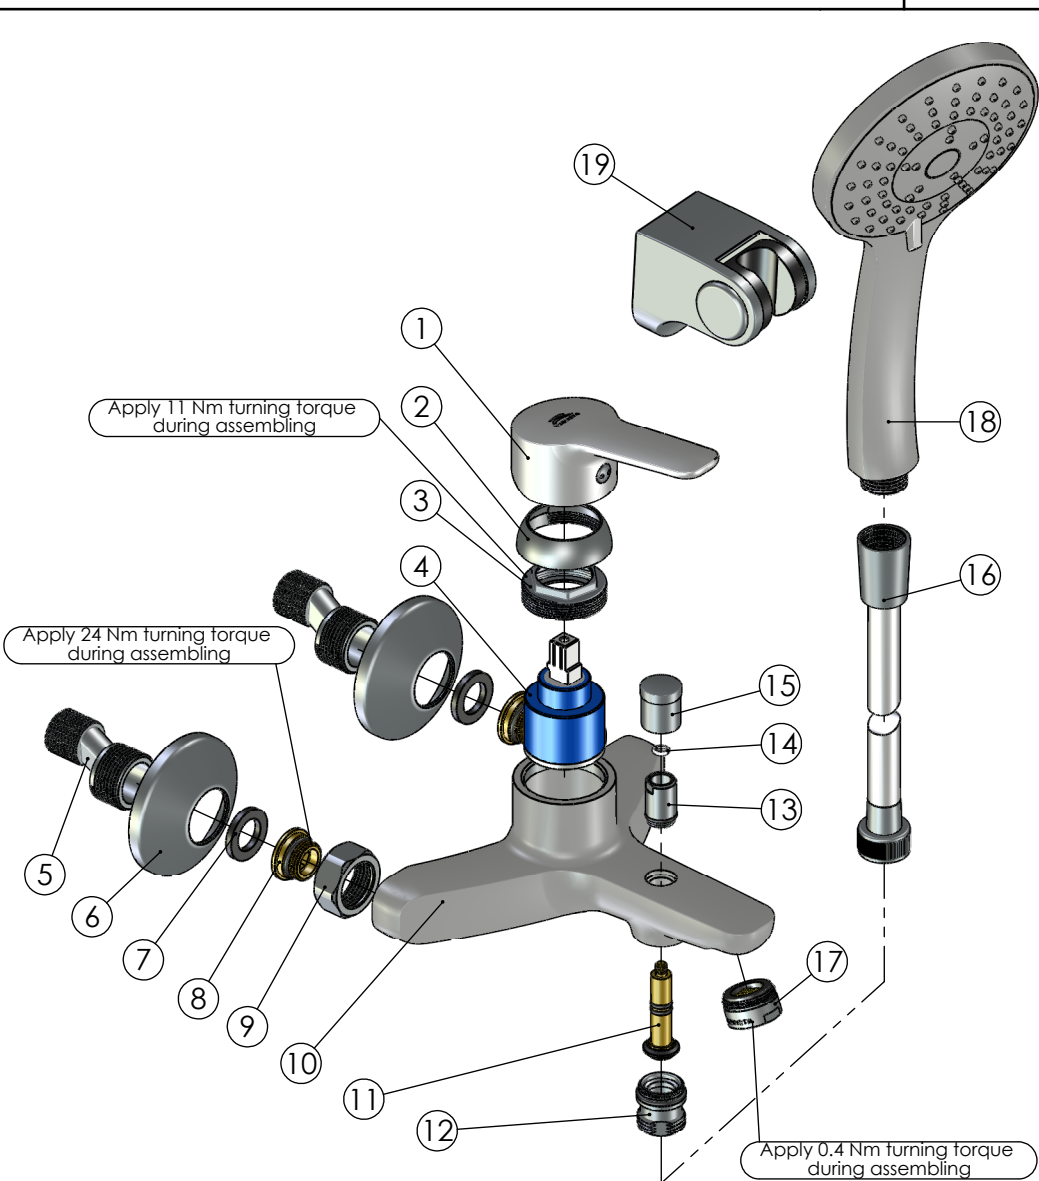

RUBINETA

Product name: **Faucet UNO-10/K (WT)**  
Product Code: **N10D71**

ITEM NO.	PART CODE	NAME	QUANTITY
1	636365	Cartridge handle Uno (WT)	1
2	636201	Cartridge cap 41mm	1
3	636301	Nut for cartridge 35 mm	1
4	634004	Ceramic cartridge 35 mm	1
5	636601	Eccentric	2
6	636610	Eccentric plate 65x18	2
7	632002	Rubber washer G3/4"	2
8	636403	Fixing back seat M18x1.5	2
9	636310	Back seat nut G3/4"	2
10	635300	Body Uno-10 (WT)	1
11	636948	Diverter shaft 47mm assembly	1
12	636455	Diverter insert M20x1-G1/2" assembly	1
13	636408	Diverter core 9.2 mm assembly	1
14	636326	Spring washer	1
15	636969	Diverter handle Uno-10	1
16	600058B	Shower hose white 150 cm PVC Con/Imp (360) (B)	1
17	636764B	Aerator M24x1 Spider Q16 (B)	1
18	622083	Handshower Lava (WT)	1
19	623003	Shower holder Fix	1