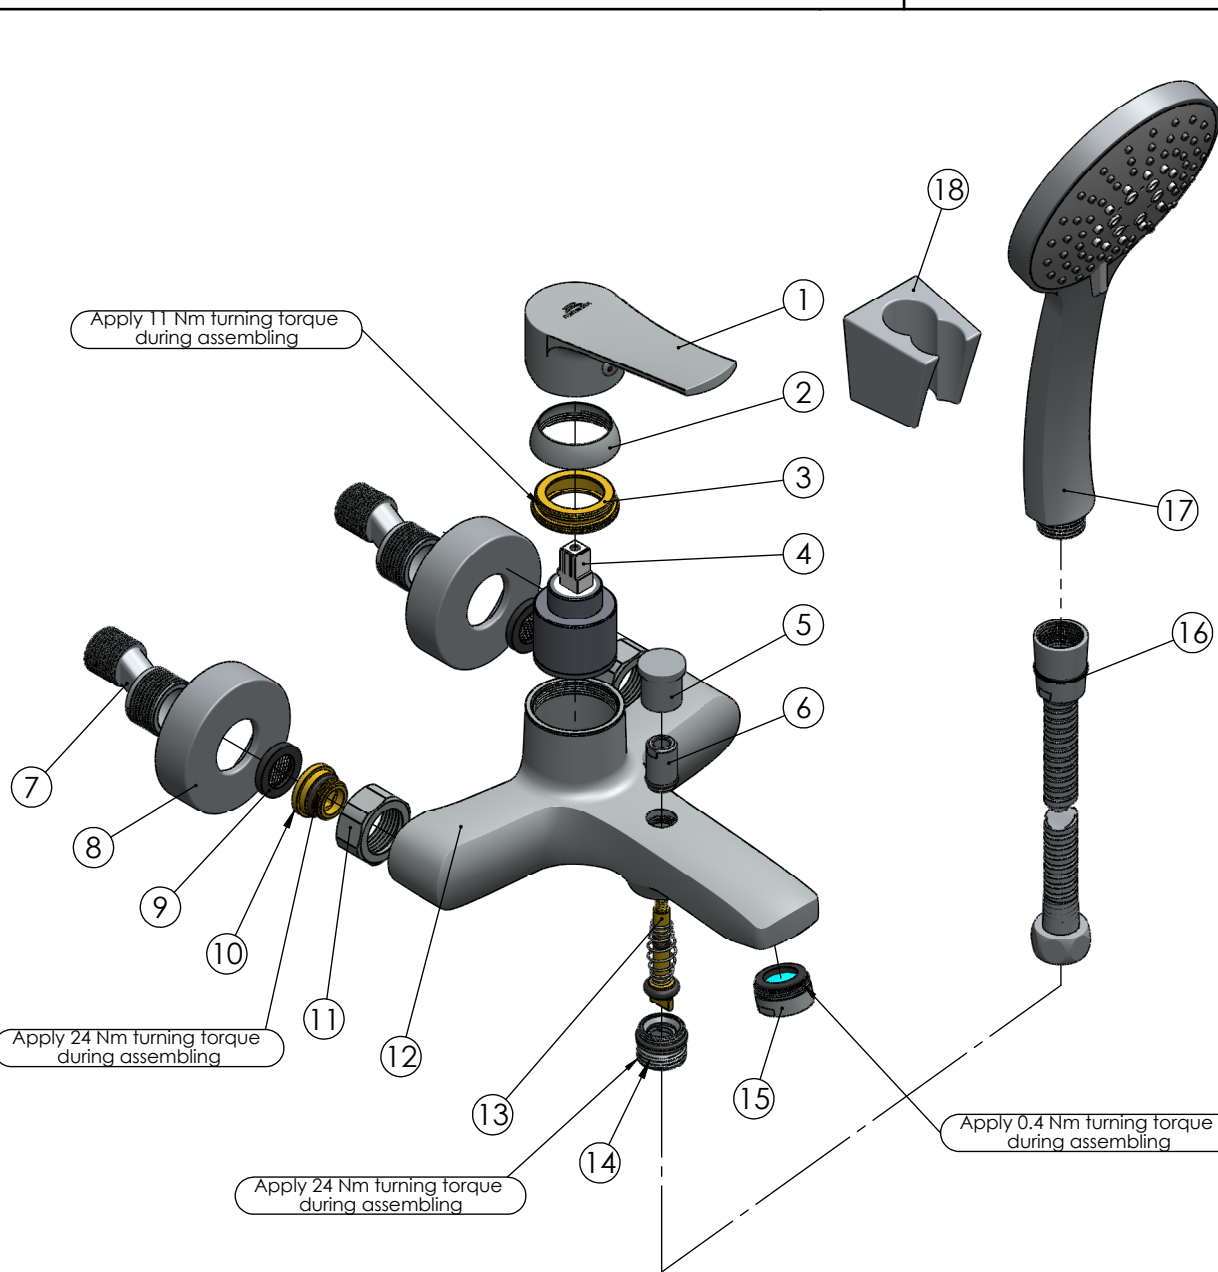

RUBINETA

Product name: **Faucet Nica-10/K**  
Product Code: **NI10K08**

ITEM NO.	PART CODE	NAME	QTY.
1	631920	Handle Nica	1
2	636263	Cartridge cap Modena	1
3	636264	Cartridge nut Modena	1
4	634041	Cartridge 35mm Citec (grey)	1
5	637073	Diverter knob Lotos/Nica-10	1
6	637070	Diverter insert after knob (Lotos-10)	1
7	636601	Eccentric	2
8	636614	Eccentric round cap Thermo/Ultra	2
9	632013	Washer G3/4" with net	2
10	637068	Fixing set back seat M18x1.5 (Lotos/Modena)	2
11	637105	Back seat nut G3/4 (Lima/Nica)	2
12	635435	Body Nica-10	1
13	637101	Diverter shaft Lima/Nica-10	1
14	637071	Diverter insert Lotos-10	1
15*	636716	Aerator M24x1 perlator honeycomb	1
16	600014	Shower hose Con/Imp double lock 150cm	1
17	622070	Handshower Dora	1
18	623005	Shower holder Grand	1

\*636764B Aerator M24x1 Spider Q16 (B)