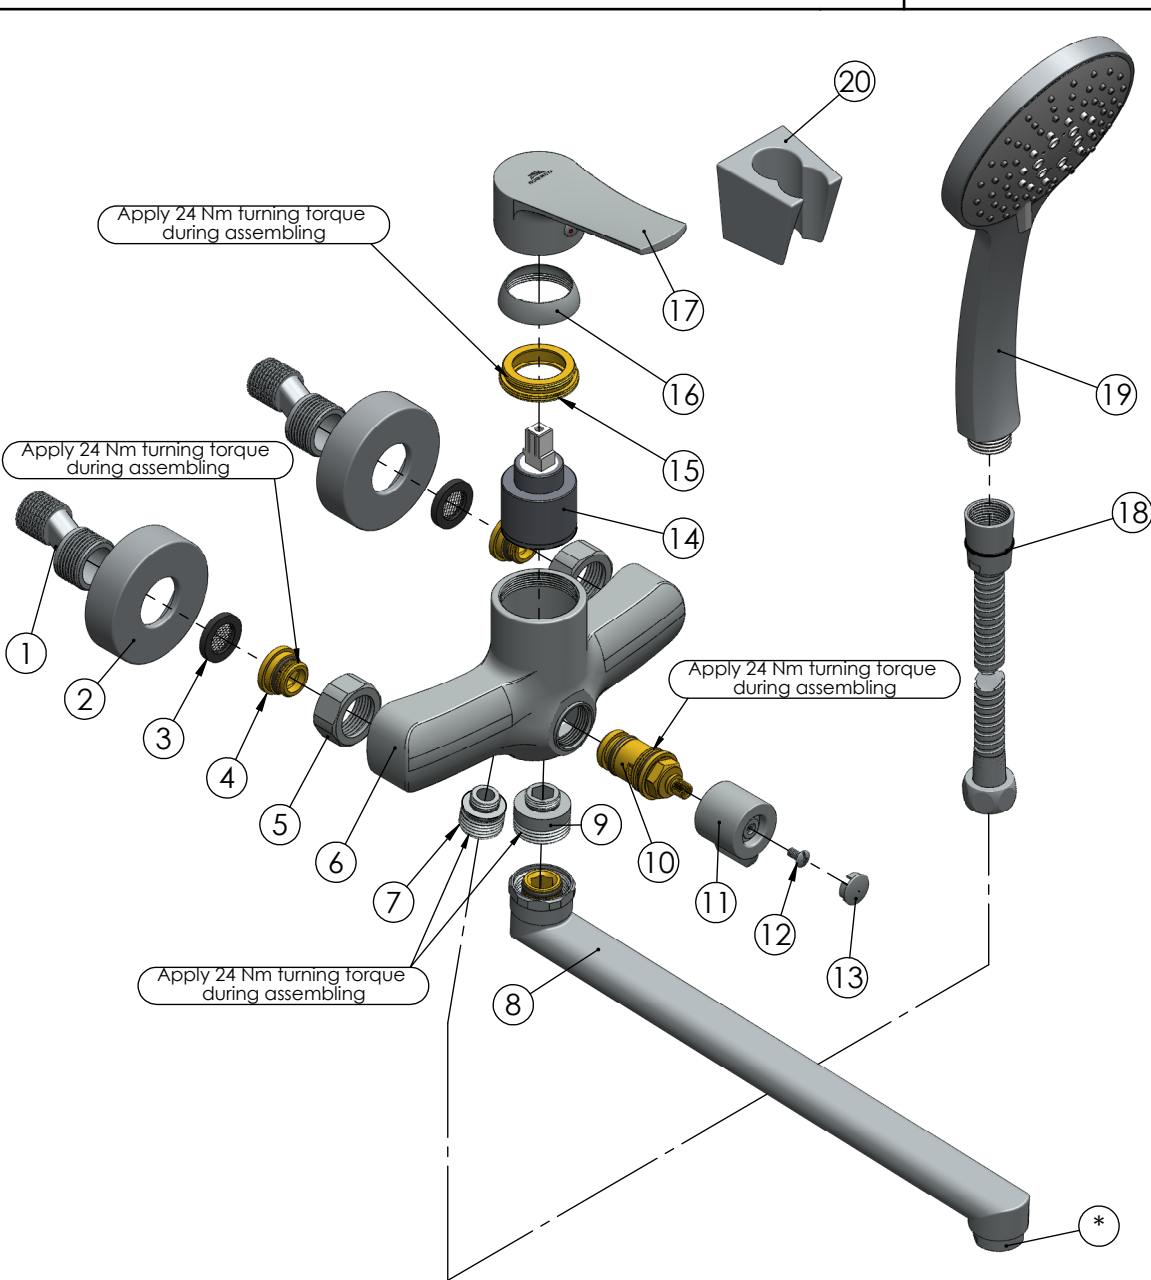

RUBINETA

Product name: **Faucet Nica-11/C**  
Product Code: **NI11CK08**

ITEM NO.	PART CODE	NAME	QTY.
1	636601	Eccentric	2
2	636614	Eccentric round cap Thermo/Ultra	2
3	632013	Washer G3/4" with net	2
4	637068	Fixing set back seat M18x1.5 (Lotos/Modena)	2
5	637105	Back seat nut G3/4 (Lima/Nica)	2
6	635436	Body Nica-11	1
7	637103	Adapter G1/2xM14x1 (Lima/Nica-11)	1
8	633115	Spout C 300 (Ae-HC)	1
9	637106	Adapter G3/8xG3/4 (Nica-11)	1
10	664131	Valve diverter (ceramic) M22x1,5 (8x20)	1
11	637102	Handle for valve Arus/Lima/Nica-11	1
12	636324	Self locking head screw M4x8	1
13	636131	Cover for diverter handle (Lima/Nica-11)	1
14	634041	Cartridge 35mm Citec (grey)	1
15	636264	Cartridge nut Modena	1
16	636263	Cartridge cap Modena	1
17	631920	Handle Nica	1
18	600014	Shower hose Con/Imp double lock 150cm	1
19	622070	Handshower Dora	1
20	623005	Shower holder Grand	1

\*636764B Aerator M24x1 Spider Q16 (B)