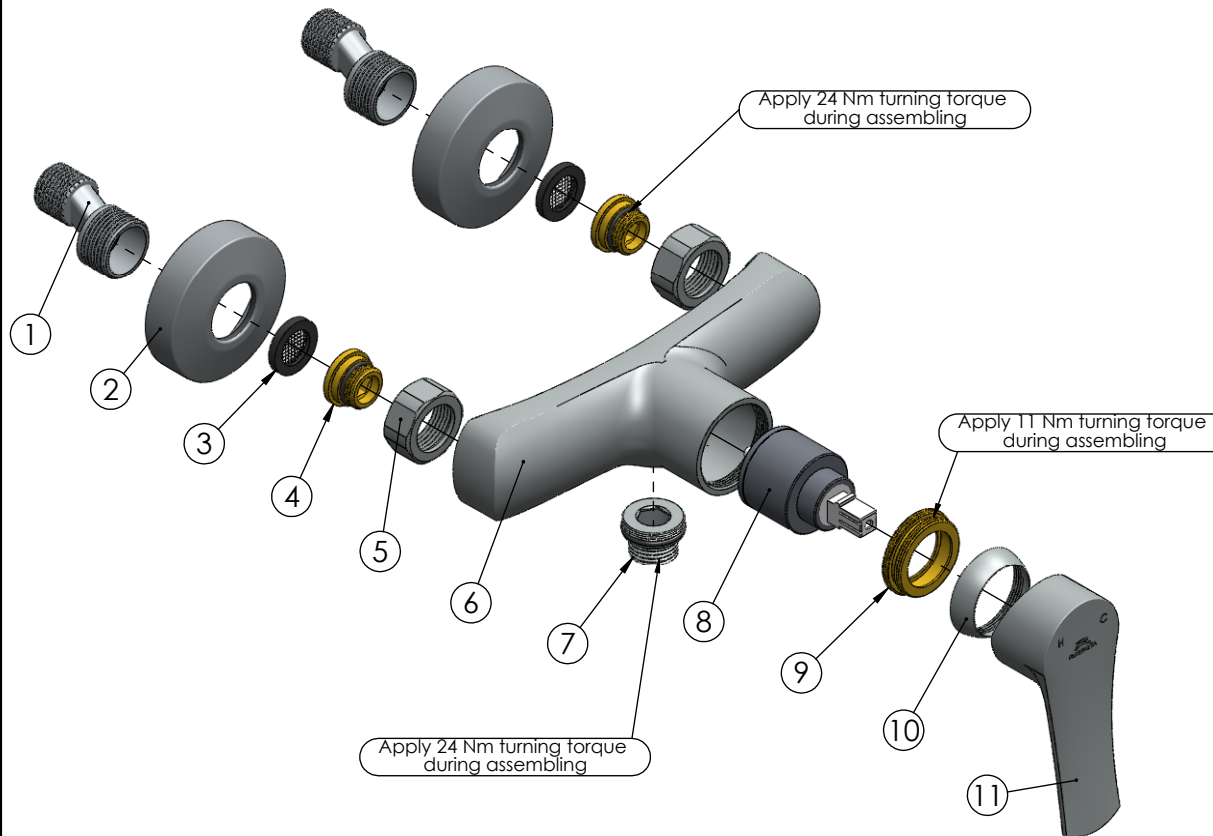

RUBINETA

Product name: **Faucet Nica-12**  
Product Code: **NI20008**

ITEM NO.	PART CODE	NAME	QTY.
1	636601	Eccentric 43x10	2
2	636614	Fixing set plate Thermo/ULTRA	2
3	632013	Washer G3/4" with net	2
4	637068	Fixing set back seat M18x1.5 (Lotos/Modena)	2
5	637105	Back seat nut G3/4 (Lima/Nica)	2
6	635437	Body Nica-12	1
7	637108	Adapter G1/2xM24x1 (Nica-12)	1
8	634041	Cartridge 35mm Citec (grey)	1
9	636264	Cartridge nut Modena	1
10	636263	Cartridge cap Modena	1
11	631921	Handle Nica-12	1