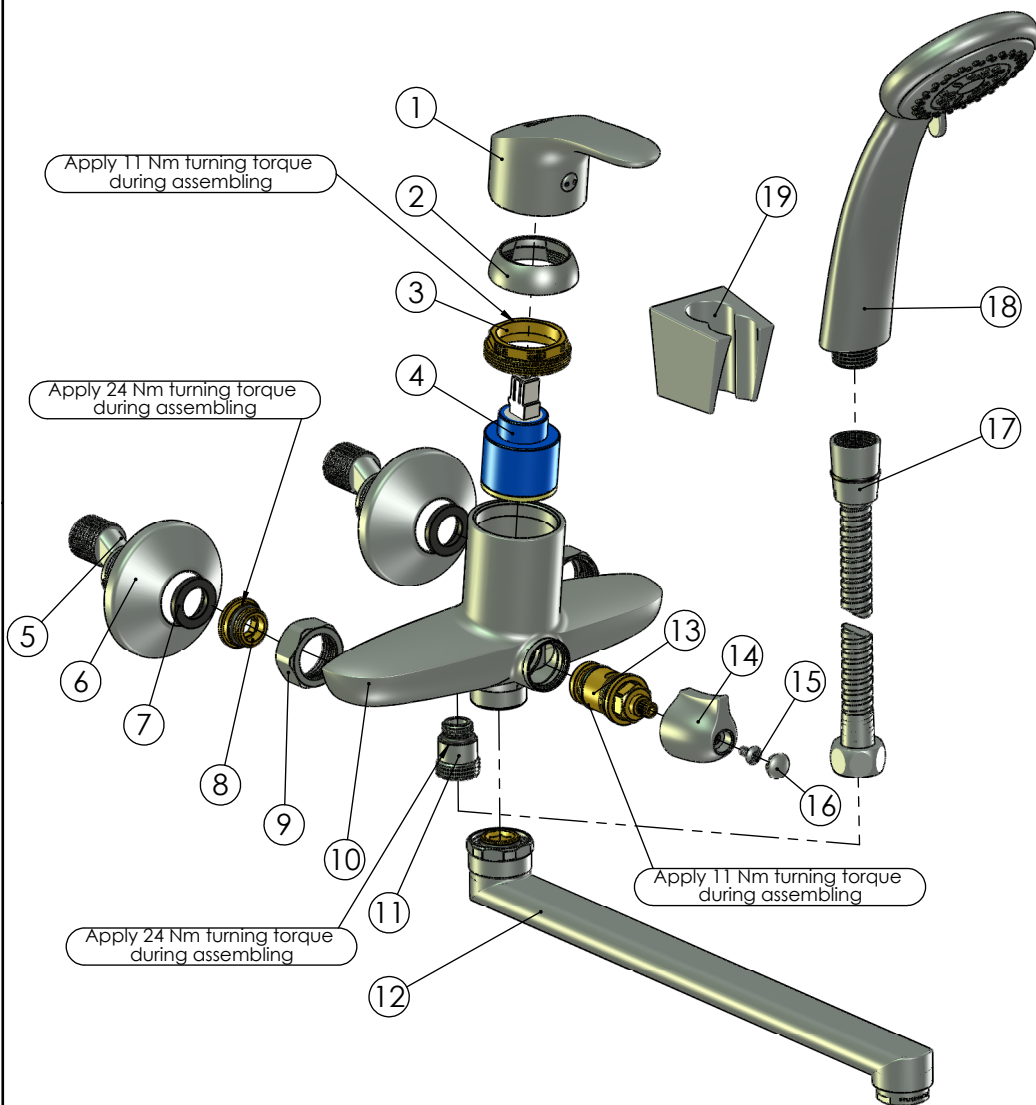

RUBINETA

Product name: **Faucet Tornado-11/C**  
Product Code: **TR11CK08**

ITEM NO.	PART CODE	NAME	QUANTITY
1	631200	Handle Tornado	1
2	636201	Cartridge cap 41mm	1
3	636361	Cartridge nut M40x1.25	1
4	634004	Ceramic cartridge 35 mm	1
5	636601	Eccentric	2
6	636610	Eccentric plate 65x18	2
7	632002	Rubber washer G3/4"	2
8	636403	Fixing back seat M18x1.5	2
9	636310	Back seat nut G3/4"	2
10	635281	Body Tornado-11	1
11	636456	Adapter M14x1.5 - G1/2"	1
12	633011	Spout C 300	1
13	664131	Valve diverter (ceramic) M22x1,5 (8x20)	1
14	637009	Diverter handle Artis	1
15	636324	Self locking head screw M4x8	1
16	636118	Cover of diverter G3/4" (ceramic) handle	1
17	600014	Shower hose Con/Imp double lock 150cm	1
18	622045	Handshower Delta	1
19	623005	Shower holder Grand	1