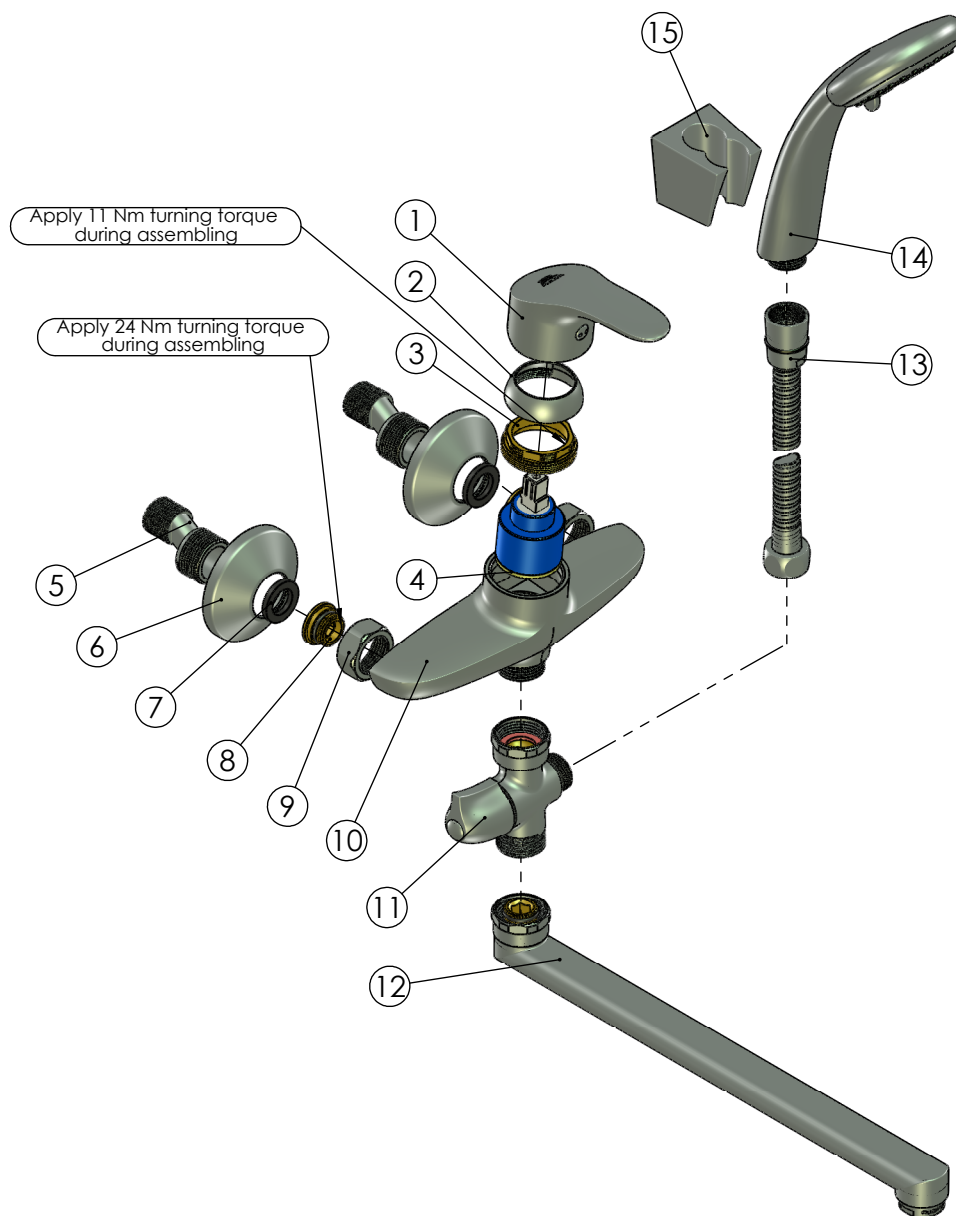

RUBINETA

Product name: **Faucet Tornado-12/C**
Product Code: **TR2CK08**

ITEM NO.	PART CODE	NAME	QUANTITY
1	631200	Handle Tornado	1
2	636201	Cartridge cap 41mm	1
3	636361	Cartridge nut M40x1.25	1
4	634004	Ceramic cartridge 35 mm	1
5	636601	Eccentric	2
6	636610	Eccentric plate 65x18	2
7	632002	Rubber washer G3/4"	2
8	636403	Fixing back seat M18x1.5	2
9	636310	Back seat nut G3/4"	2
10	635282	Body Tornado-12	1
11	636533	Diverter 3/4" Artis-12 (Ceramic)	1
12	633011	Spout C 300	1
13	600014	Shower hose Con/Imp double lock 150cm	1
14	622045	Handshower Delta	1
15	623005	Shower holder Grand	1