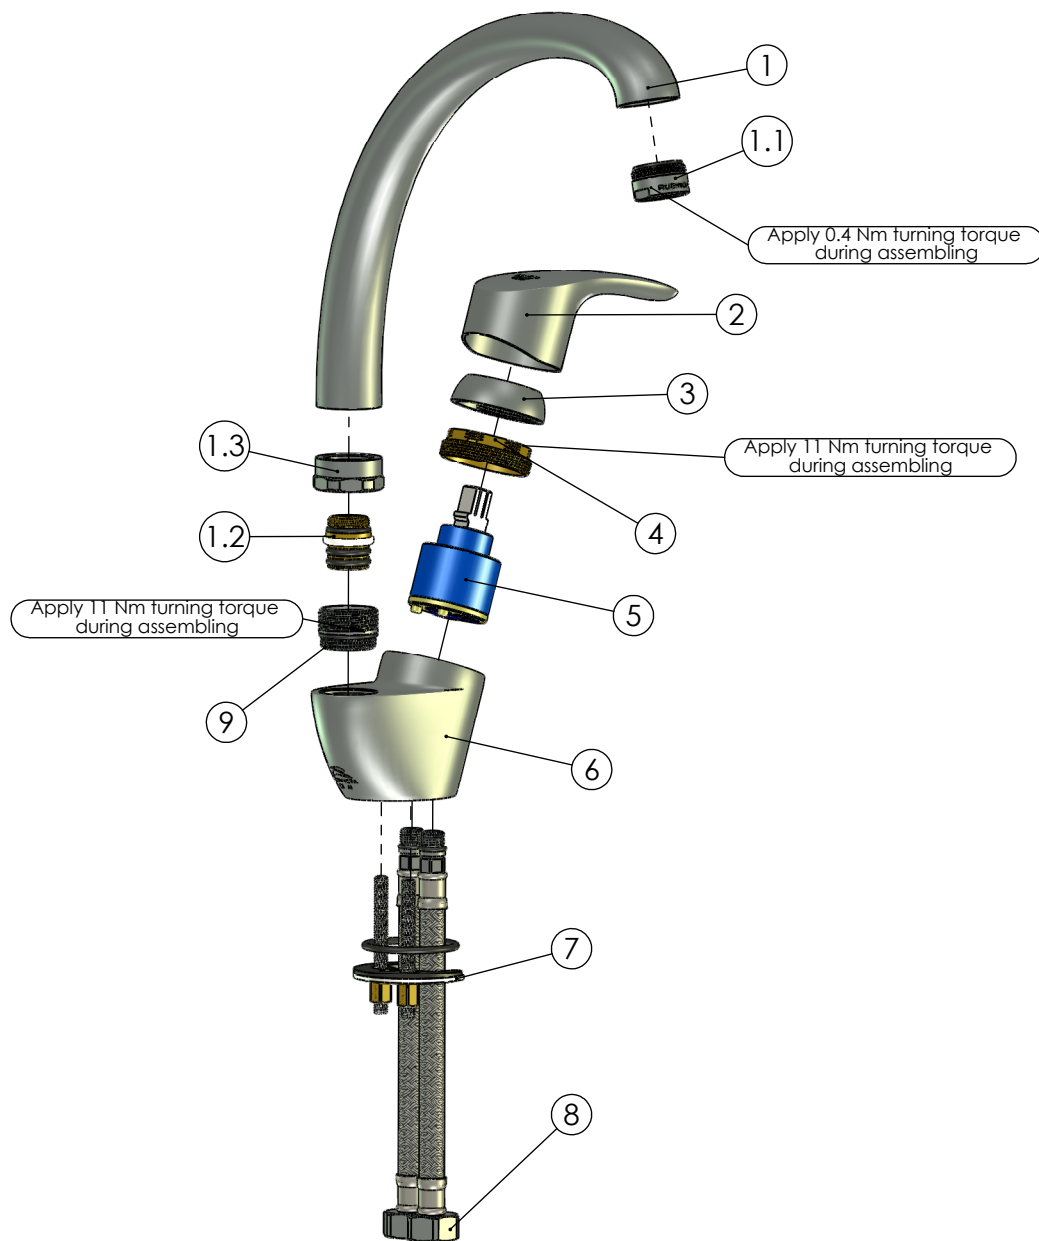

RUBINETA

Product name: **Faucet Tornado-33**
Product Code: **TR30008**

ITEM NO.	PART CODE	NAME	QUANTITY
1	633029	Spout T-33 assembly	1
1.1	636763B	Aerator M24x1 Spider Q8	1
1.2	636413	Spout insert M18x1.5	1
1.3	636314	Spout nut G 3/4"	1
2	631200	Handle Tornado	1
3	636201	Cartridge cap 41mm	1
4	636361	Cartridge nut M40x1.25	1
5	634004	Ceramic cartridge 35 mm	1
6	635286	Body Tornado-33	1
7	637008	Fixing set P-33	1
8	618040	Faucet hose G1/2"-M10x1 400 mm	2
9	636407	Body-spout bush M24x1.5	1