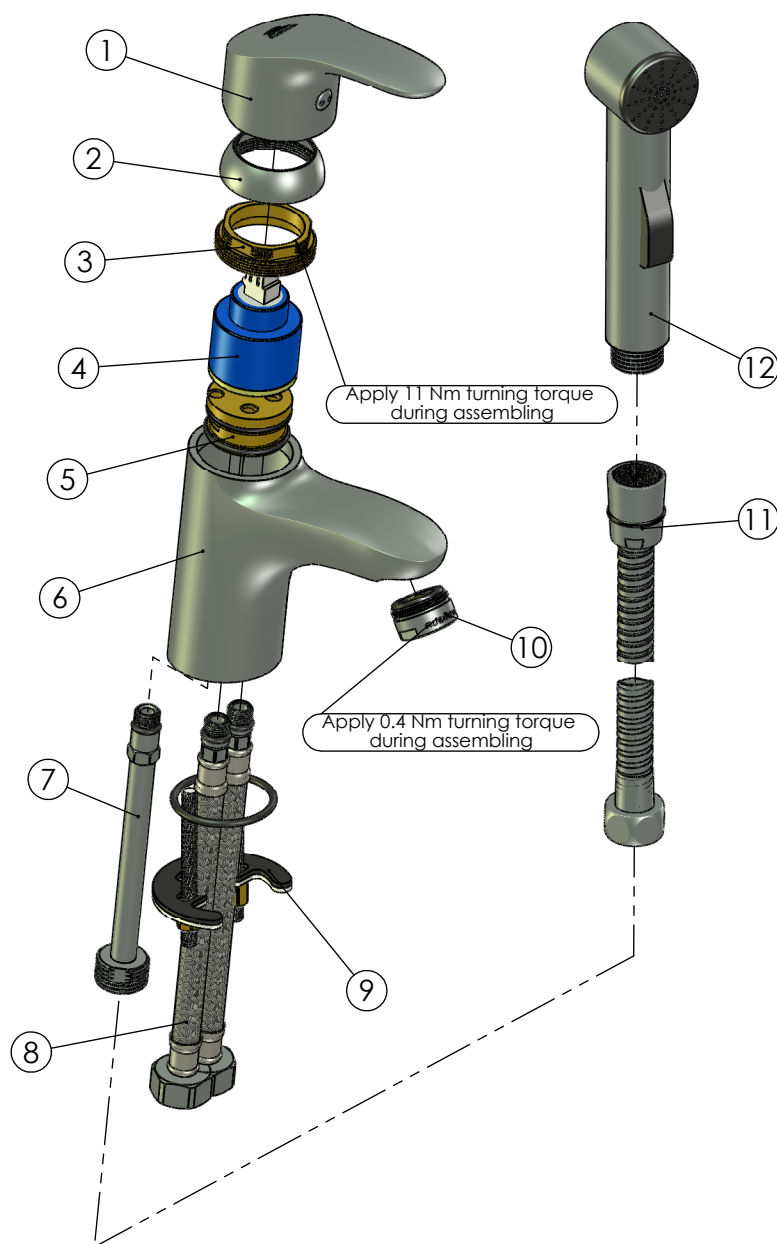

RUBINETA

Product name: **Faucet Tornado-17**
Product Code: **TR70008**

ITEM NO.	PART CODE	NAME	QUANTITY
1	631200	Handle Tornado	1
2	636201	Cartridge cap 41mm	1
3	636361	Cartridge nut M40x1.25	1
4	634004	Ceramic cartridge 35 mm	1
5	636979	Insert STATIC-17 assembly	1
6	635283	Body Tornado-17	1
7	662112	Tube M10x1-G1/2" assembly	1
8	618045	Faucet hose G1/2"-M10x1 450 mm	2
9	636986	Fixing set STATIC-17	1
10	636762B	Aerator M24x1 Spider Q4 (B)	1
11	600039	Shower hose Biflex Con/Imp 150cm (BK)	1
12	622001	Handshower Bide	1