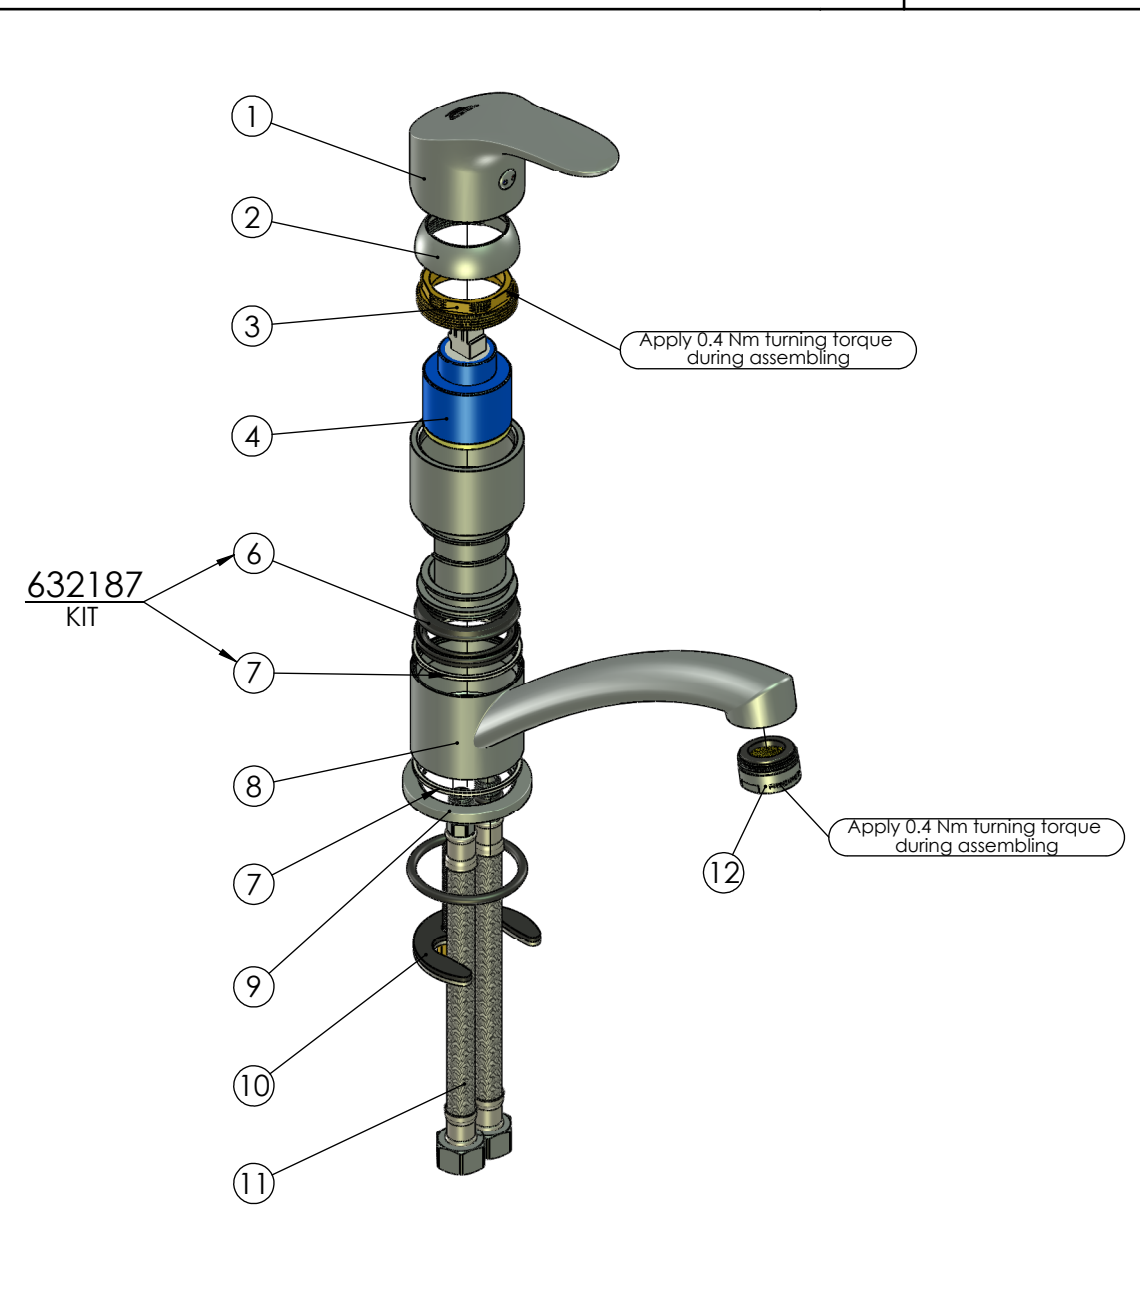

RUBINETA

Product name: **Faucet Tornado-19 (3/8)**  
Product Code: **TR90108**

ITEM NO.	PART CODE	NAME	QUANTITY
1	631200	Handle Tornado	1
2	636201	Cartridge cap 41mm	1
3	636361	Cartridge nut M40x1.25	1
4	634004	Ceramic cartridge 35 mm	1
5	635266	Body Tornado-19/20	1
6	632117	Loop seal V-shape 32.8x4.5	2
7	632116	Teflon ring 39x1.5	2
8	635680	Spout body Tornado-19	1
9	636034	Base nut Tornado-20	1
10	637013	Fixing set Tornado-20	1
11	618041	Faucet hose G3/8"-M10x1 400 mm	2
12	636705B	Aerator M24x1 Spider Q13 (B)	1