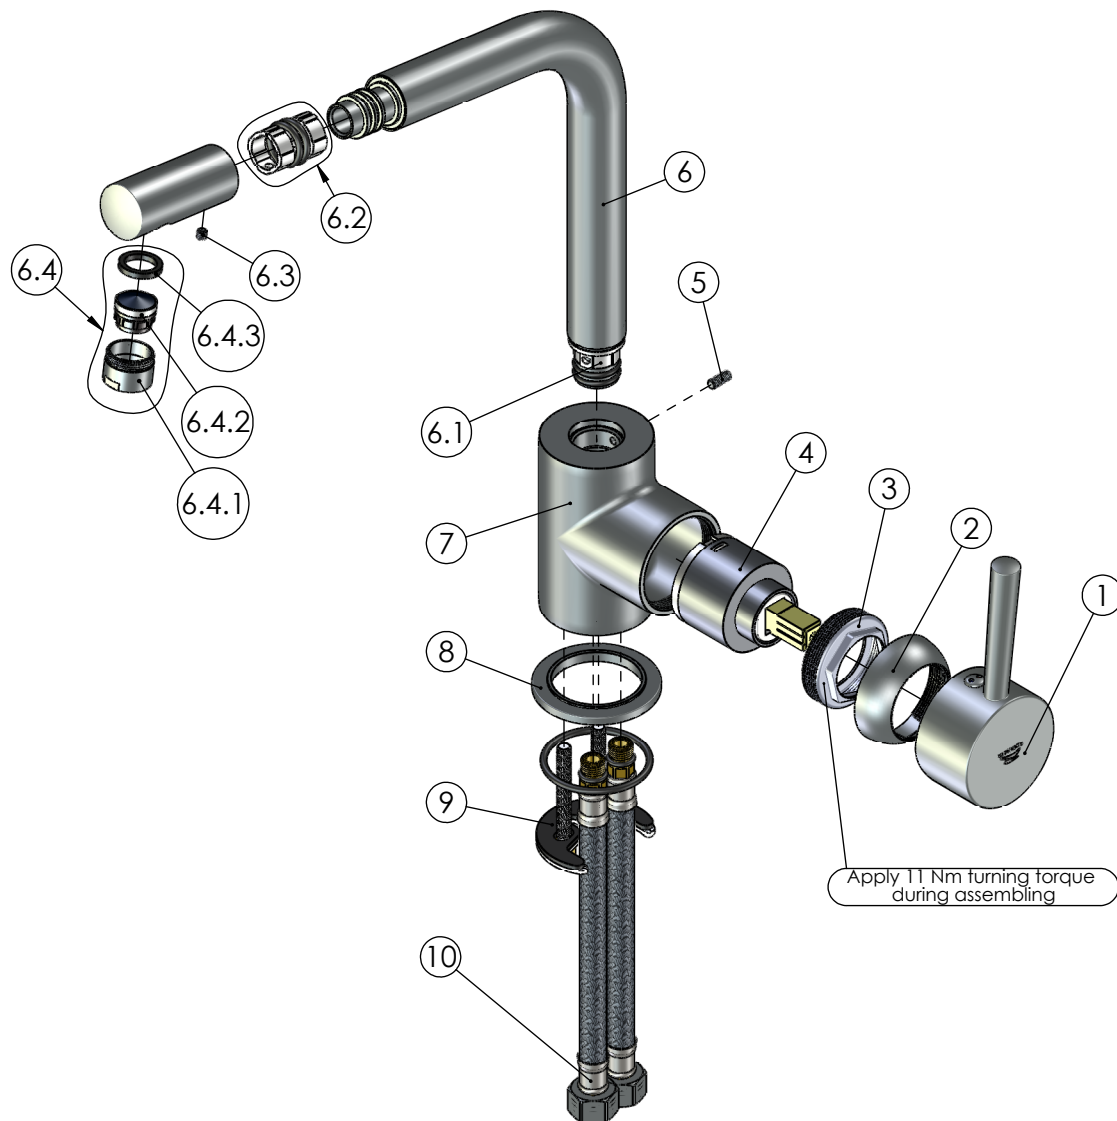

RUBINETA

Product name: **Faucet Ultra-35 (3/8)**
Product Code: **U35108**

ITEM NO.	PART CODE	NAME	QUANTITY
1	631128	Cartridge handle Ultra	1
2	636202	Cartridge cap 47mm	1
3	636302	Stainless steel cartridge nut M42x1.25	1
4	634045	Cartridge 40mm Citec (grey)	1
5	636330	Set screw M4x10	1
6	633070	Spout ULTRA-35	1
6.1	636442	Spout U-33 insert M18x1.5 assembly	1
6.2	632084	Plastic bearing 19x14x7.8	2
6.3	636463	Screw M4x4 DIN913	1
6.4	636735	Aerator M20x1	1
6.4.1	635816	Aerator M20x1 body	1
6.4.2	636453	Aerator's insert Perlator PL HC M20x1 Dark Blue	1
6.4.3	632092	Washer Neoperl M20x1	1
7	635124	U-33 body	1
8	636010	Ultra-33 base nut	1
9	636957	Fixing set U-33	1
10	46380060	FLISTEX M10xF38-L060 Flex faucet's connector	2