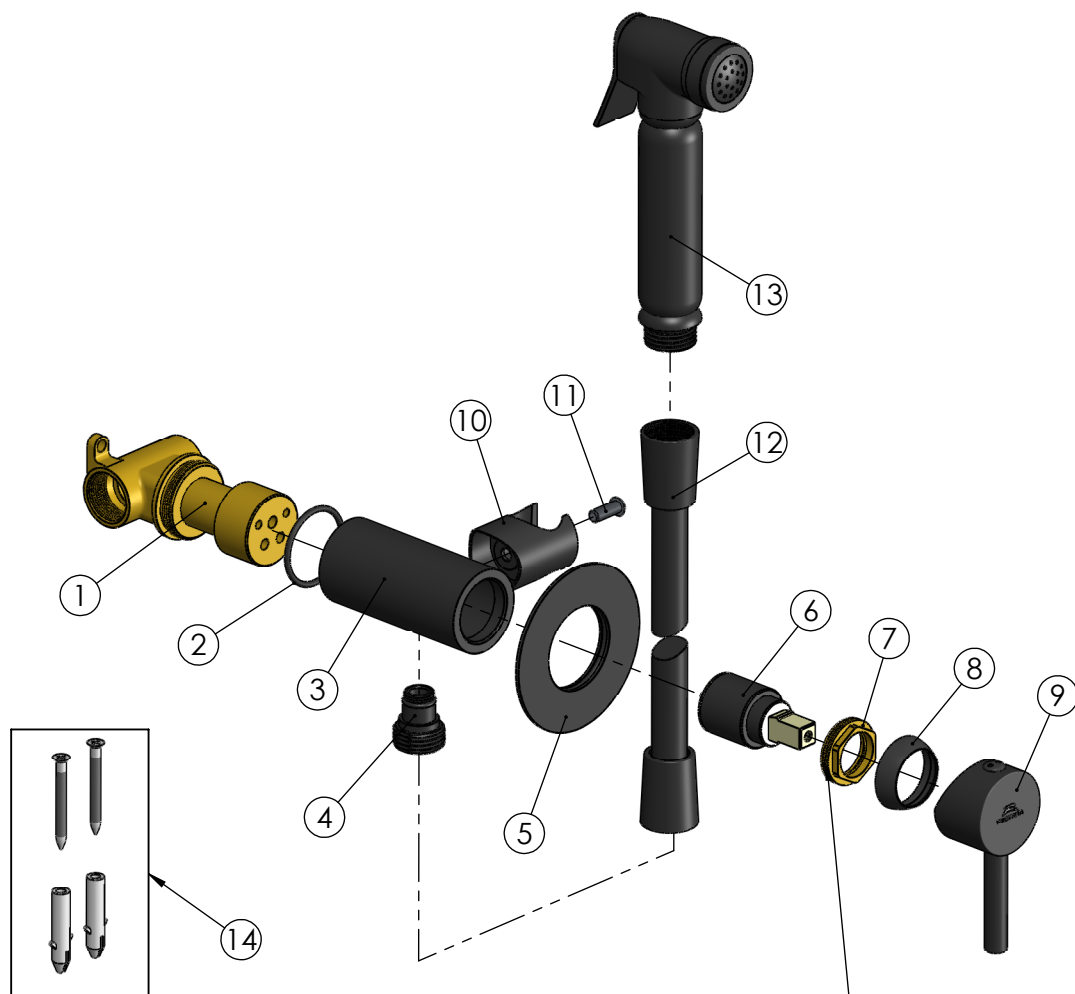

RUBINETA

Product name: **Concealed faucet bidet Ultra (BK)**  
Product Code: **625127**

Apply 11 Nm turning torque during assembling

ITEM NO.	PART CODE	NAME	QUANTITY
1	635331	Body bidet Ultra	1
2	632199	O-ring 28x2	1
3	635484	Body for cartridge bidet Ultra (BK)	1
4	637196	Adapter G1/2"xM12x1 Ultra bidet (BK)	1
5	636640	Decorative plate bidet Ultra (BK)	1
6	634051	Cartridge 25mm Citec (black)	1
7	636574	Cartridge nut Onyx	1
8	637195	Cartridge cover Ultra bidet (BK)	1
9	631929	Handle Ultra bidet (BK)	1
10	637194	Holder bidet Ultra (BK)	1
11	637156	Screw M5x14 (DIN 7985)	1
12	600066K	Shower hose black 125cm PVC Con/Con	1
13	622090K	Handshower Bidet Onyx/Ultra (BK)	1
14	637162	Nylon plug 6x34mm with screw 4x40 (DIN7982)	2