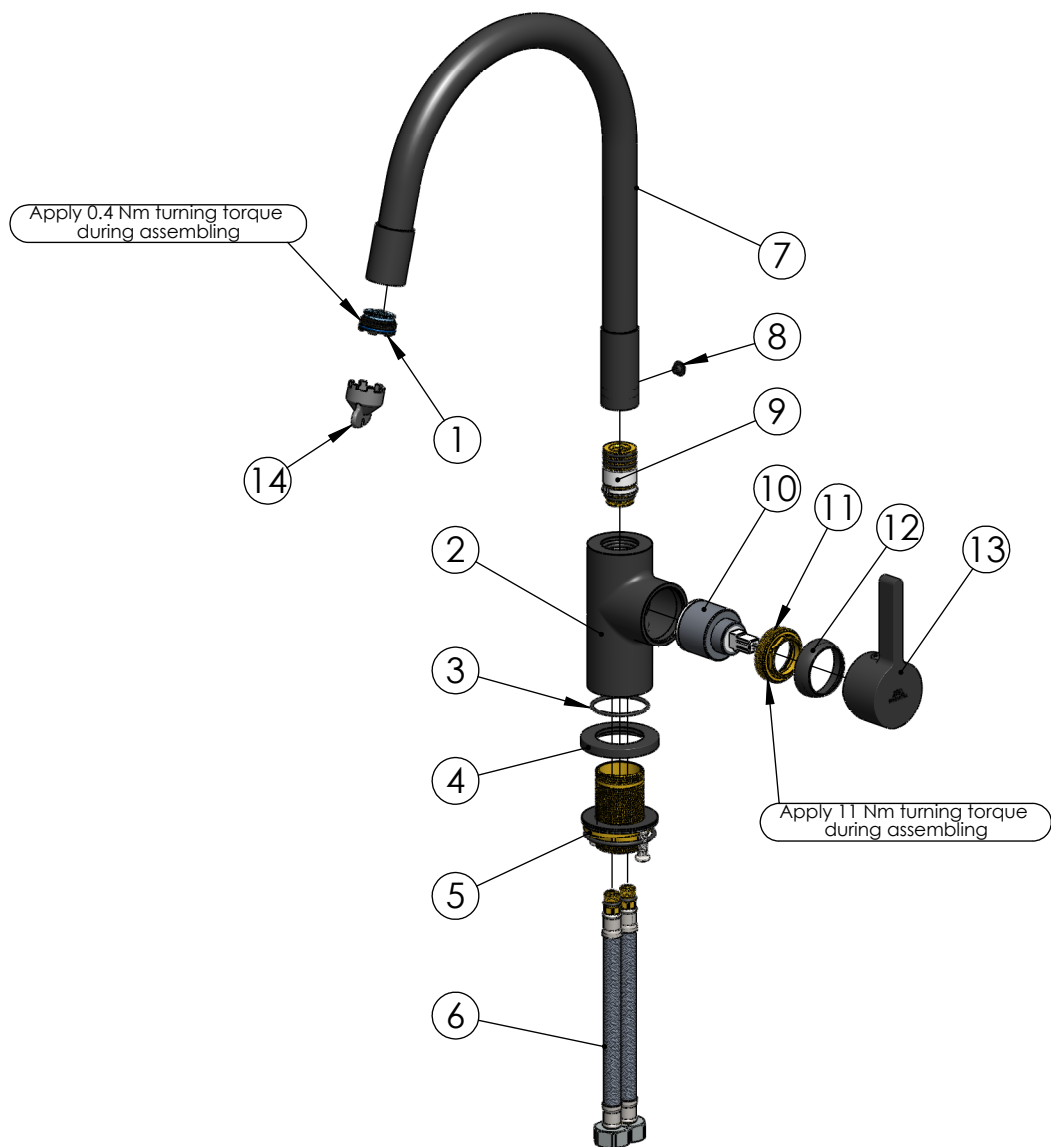

RUBINETA

Product name: **Faucet Flexy-33 (BK2)**
Product Code: **FL300668**

ITEM NO.	PART CODE	NAME	QUANTITY
1	636820	Aerator M24x1 Neoperl CACHE HC light blue	1
2	635486	Body Flexy-33 (BK2)	1
3	632141	O-ring 35.2x1.9	1
4	636065	Base Flexy-33 (BK2)	1
5	637064	Fixing set Flexy	1
6	46381060	FLISTEX M10xF12-L060 Flex faucet's connector	2
7	633355	Spout Flexy-33 (BK2)	1
8	637209	Button head socket screw M5x4 (BK) (ISO 7380)	1
9	636396	Spout insert Flexy	1
10	634041	Cartridge 35mm Citec (grey)	1
11	636260	Cartridge nut M37x1.25 (Flexy)	1
12	636282	Cartridge cap Flexy-33 (BK2)	1
13	631089	Handle Flexy-33 (BK2)	1
14	636760	Neoperl aerator key 24 mm	1
15	632178	O-ring 17.12x2.62	3