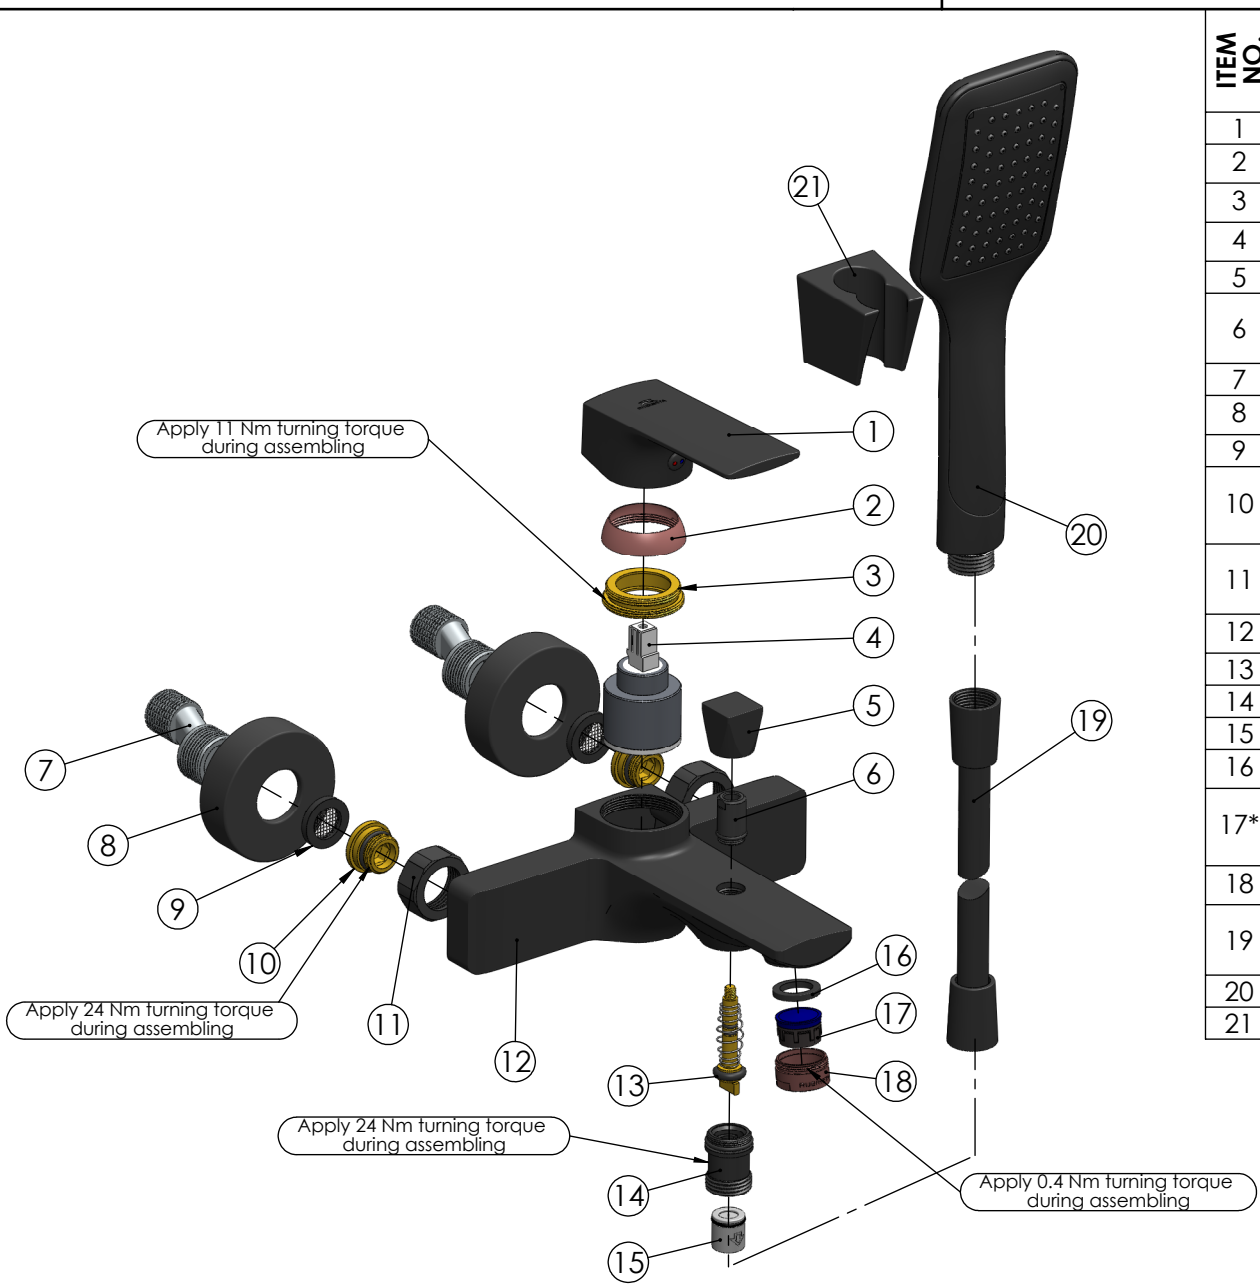

RUBINETA

Product name: **Faucet Modena-10/K (BK/RG)**
Product Code: **MD10K638**

ITEM NO.	PART CODE	NAME	QUANTITY
1	631085	Handle Modena (BK)	1
2	636278	Cartridge cover Modena (RG)	1
3	636264	Cartridge nut Modena	1
4	634041	Cartridge 35mm Citec (grey)	1
5	637190	Diverter knob Modena-10 (BK)	1
6	637205	Diverter insert after knob (Modena-10)(BK)	1
7	636601	Eccentric	2
8	636662	Eccentric plate Modena (BK)	2
9	632013	Washer G3/4" with net	2
10	637068	Fixing set back seat M18x1.5 (Lotos/Modena)	2
11	637207	Back seat nut G3/4 (Modena)(BK)	2
12	635480	Body Modena-10 (BK)	1
13	637090	Diverter shaft Modena-10	1
14	637206	Diverter insert Modena-10 (BK)	1
15	636448	Check-valve DN15	1
16	632081	Neoperl washer M24x1	1
17*	636833	Aerator insert STD Neoperl PL HC dark blue	1
18	635828	Aerator body M24x1 (RG)	1
19	600064B	Shower hose black 150cm PVC Con/Con (B)	1
20	622161K	Handshower Dove (BK)	1
21	623021	Shower holder Grand (BK)	1

*636488 Aerator insert Spider Q16