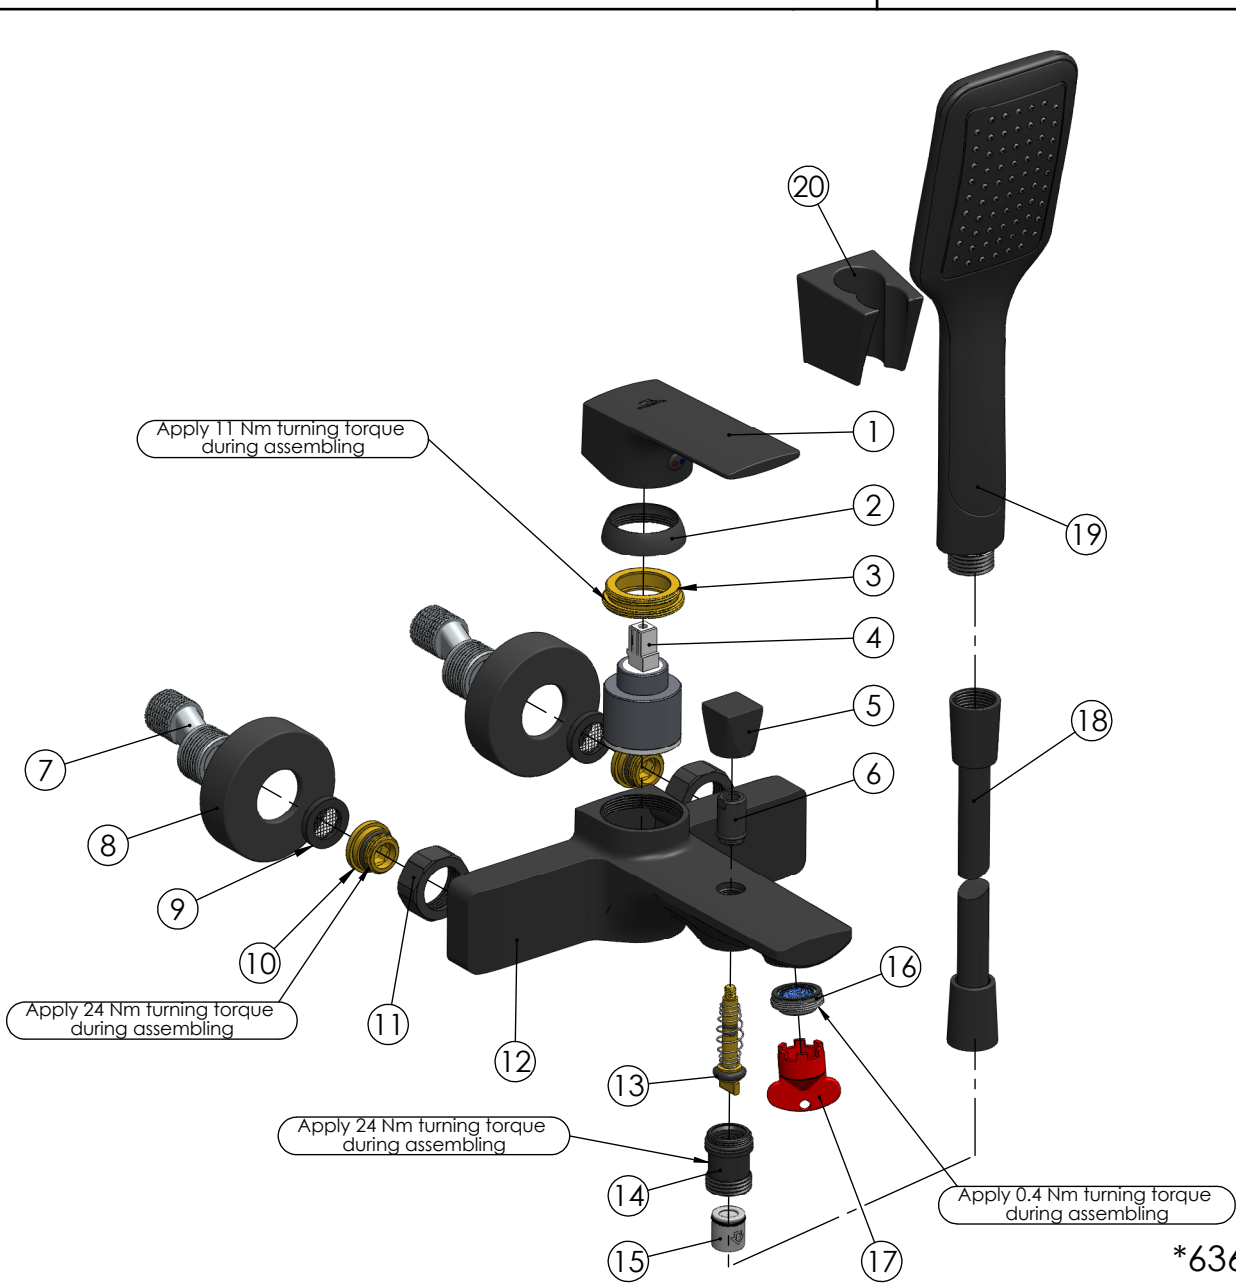

RUBINETA

Product name: **Faucet Modena-10 (BK)**

Product Code: **MD10K68**

ITEM NO.	PART CODE	NAME	QUANTITY
1	631085	Handle Modena (BK)	1
2	636277	Cartridge cover Modena (BK)	1
3	636264	Cartridge nut Modena	1
4	634041	Cartridge 35mm Citec (grey)	1
5	637190	Diverter knob Modena-10 (BK)	1
6	637205	Diverter insert after knob (Modena-10) (BK)	1
7	636601	Eccentric	2
8	636662	Eccentric plate Modena (BK)	2
9	632013	Washer G3/4" with net	2
10	637068	Fixing set back seat M18x1.5 (Lotos/Modena)	2
11	637207	Back seat nut G3/4 (Modena) (BK)	2
12	635480	Body Modena-10 (BK)	1
13	637090	Diverter shaft Modena-10	1
14	637206	Diverter insert Modena-10 (BK)	1
15	636448	Check-valve DN15	1
16*	636781	Aerator M24x1 Neoperl SLIM AIR HC blue	1
17	636745	Key aerator Neoperl 21mm	1
18	600064B	Shower hose black 150cm PVC Con/Con (B)	1
19	622161K	Handshower Dove (BK)	1
20	623021	Shower holder Grand (BK)	1

\*636788B Aerator M24x1 Spider Q16 (BK) (B)