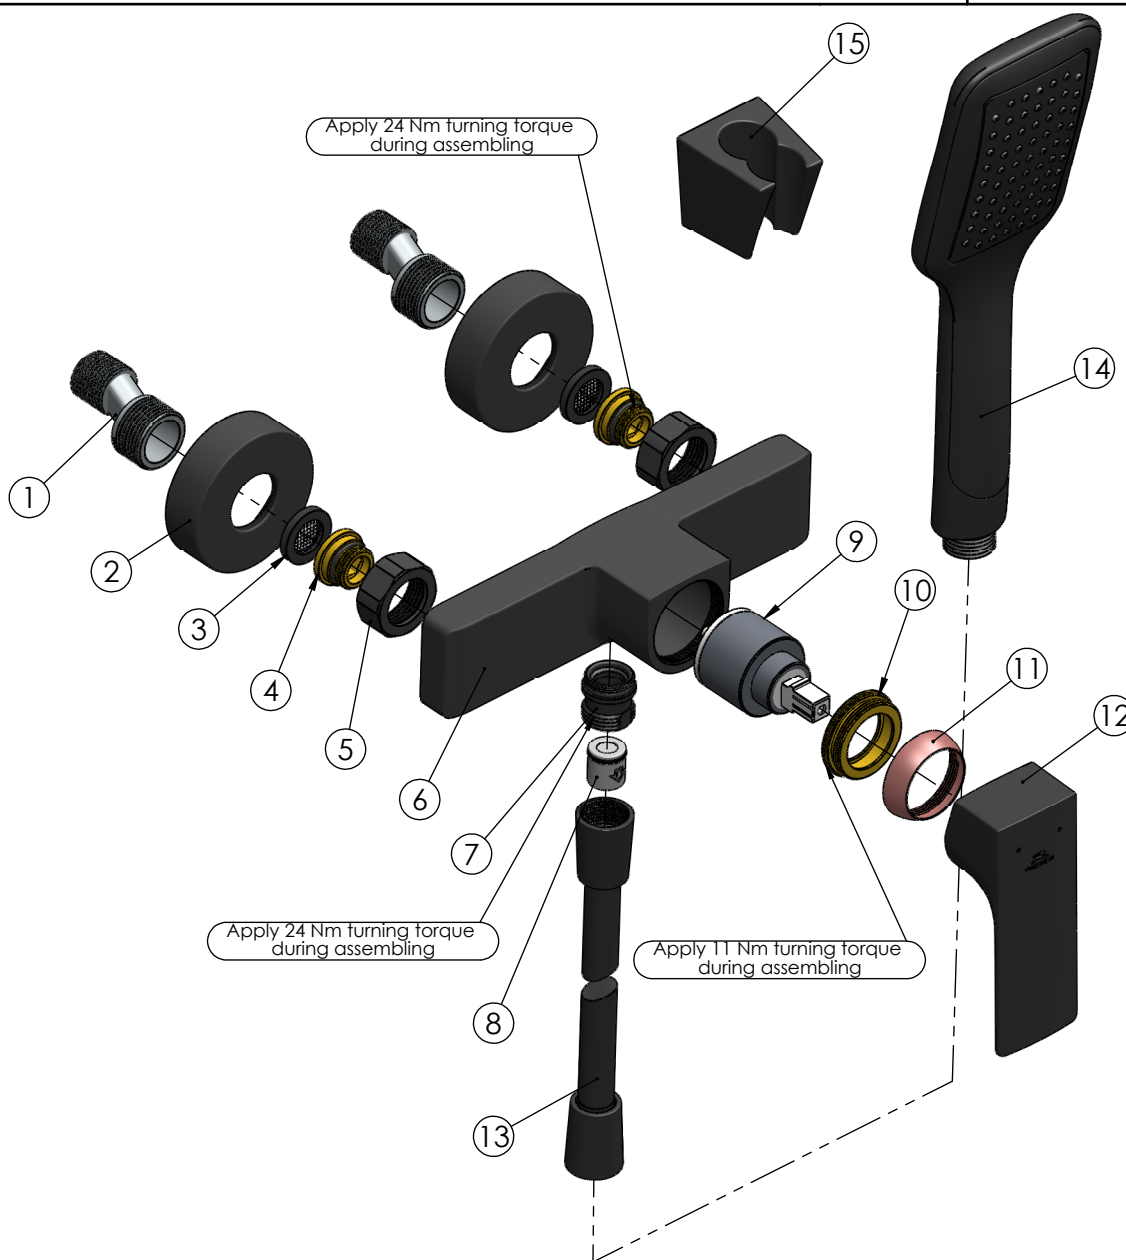

RUBINETA

Product name: **Faucet Modena-12/K (BK/RG)**  
Product Code: **MD20K638**

ITEM NO.	PART CODE	NAME	QUANTITY
1	636601	Eccentric	2
2	636662	Eccentric plate Modena (BK)	2
3	632013	Washer G3/4" with net	2
4	637068	Fixing set back seat M18x1.5 (Lotos/Modena)	2
5	637207	Back seat nut G3/4 (Modena)(BK)	2
6	635481	Body Modena-12 (BK)	1
7	637191	Adapter G1/2xM20x1 (Modena)(BK)	1
8	636448	Check-valve DN15	1
9	634041	Cartridge 35mm Citec (grey)	1
10	636264	Cartridge nut Modena	1
11	636278	Cartridge cover Modena (RG)	1
12	631087	Handle Modena-12 (BK)	1
13	600064B	Shower hose black 150cm PVC Con/Con (B)	1
14	622161K	Handshower Dove (BK)	1
15	623021	Shower holder Grand (BK)	1