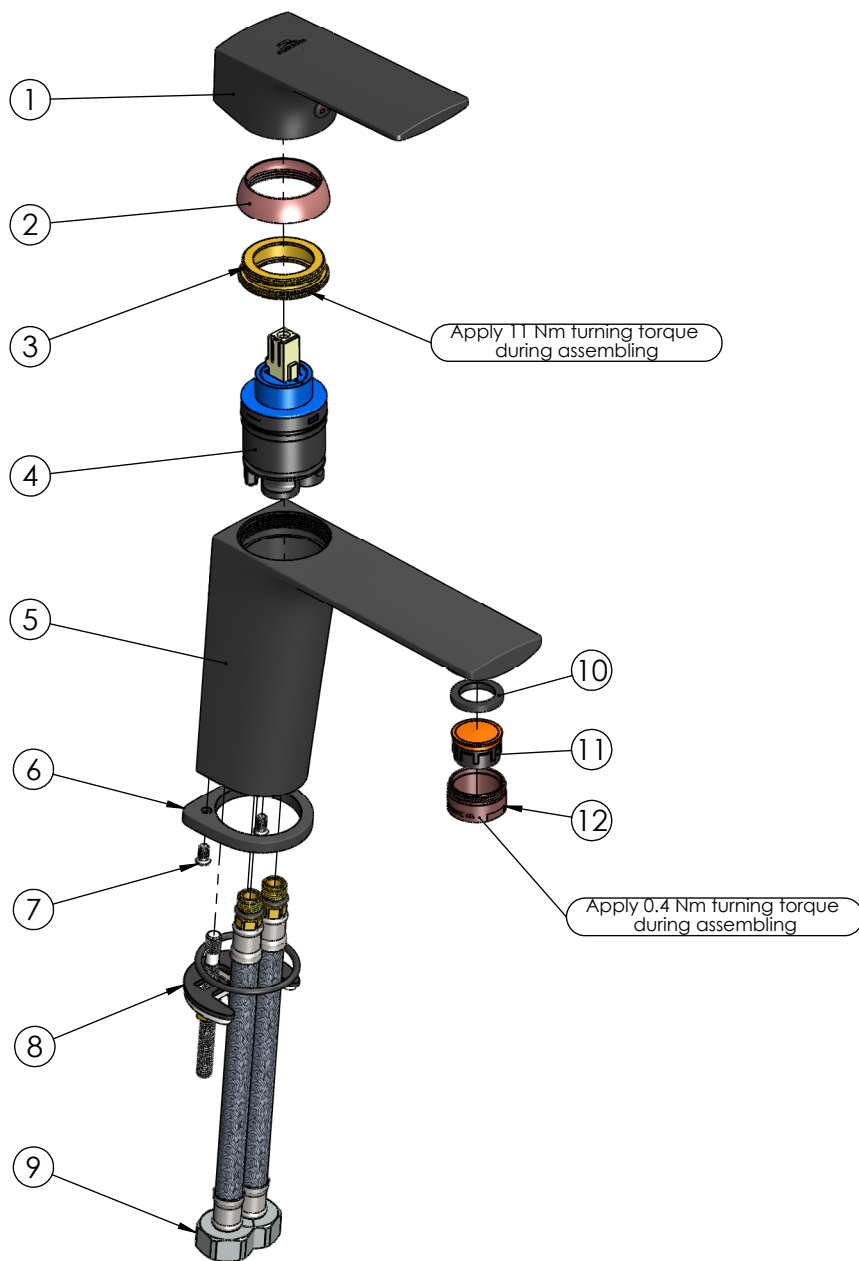

RUBINETA

Product name: **Faucet Modena-18 (BK/RG)**
Product Code: **MD800638**

| ITEM NO. | PART CODE | NAME | QUANTITY |
|----------|-----------|---|----------|
| 1 | 631085 | Handle Modena (BK) | 1 |
| 2 | 636278 | Cartridge cover Modena (RG) | 1 |
| 3 | 636264 | Cartridge nut Modena | 1 |
| 4 | 634052 | Cartridge 35mm Citec with upper o-ring (blue) | 1 |
| 5 | 635482 | Body Modena-18 (BK) | 1 |
| 6 | 636060 | Base Modena-18 (BK) | 1 |
| 7 | 637093 | Screw M4x8 (ISO 7046-1) | 2 |
| 8 | 637094 | Fixing set Modena-18 | 1 |
| 9 | 46381060 | FLISTEX M10xF12-L060 Flex faucet's connector | 2 |
| 10 | 632081 | Neoperl washer M24x1 | 1 |
| 11* | 636478 | Aerator insert STD Neoperl PL HC PCA orange | 1 |
| 12 | 635828 | Aerator body M24x1 (RG) | 1 |

*636486 Aerator insert Spider Q4