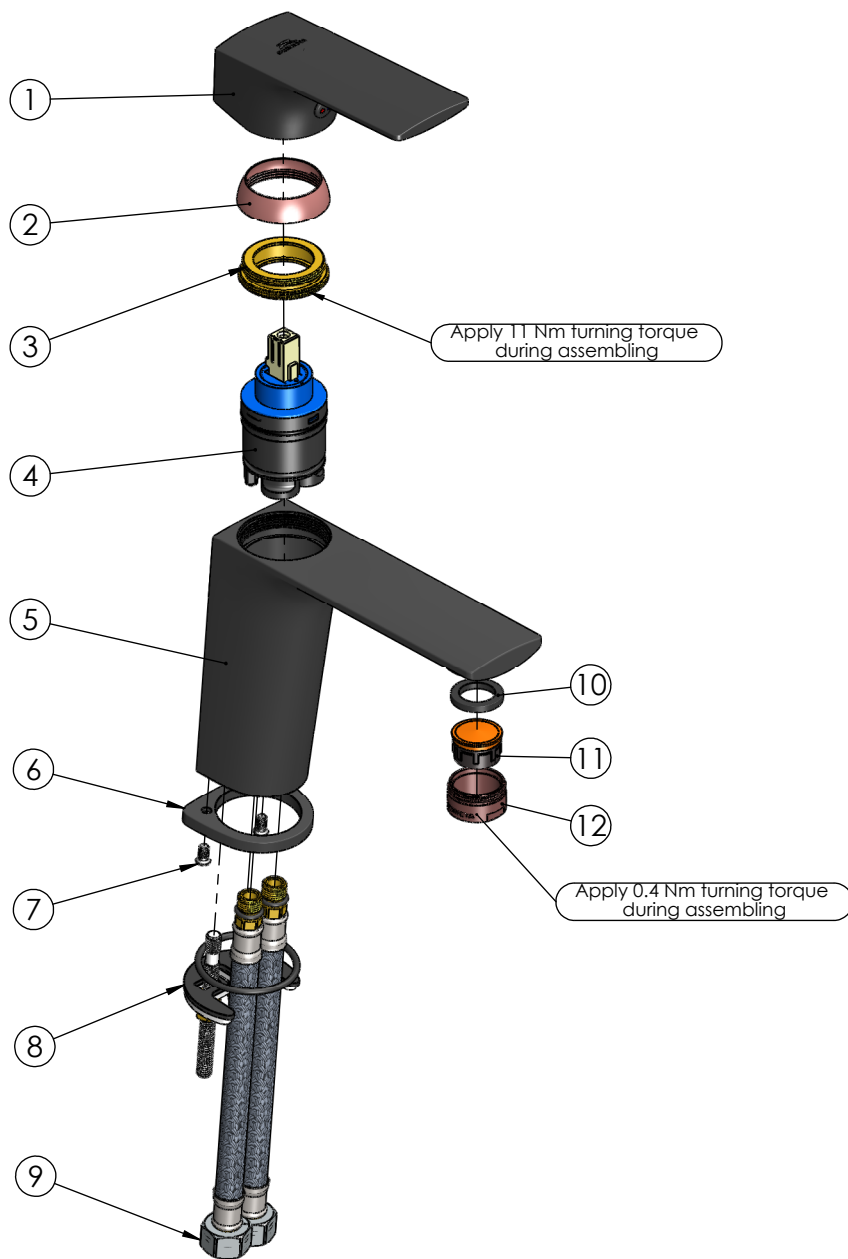

RUBINETA

Product name: **Faucet Modena-18 (BK/RG) (3/8)**
Product Code: **MD801638**

ITEM NO.	PART CODE	NAME	QUANTITY
1	631085	Handle Modena (BK)	1
2	636278	Cartridge cover Modena (RG)	1
3	636264	Cartridge nut Modena	1
4	634052	Cartridge 35mm Citec with upper o-ring (blue)	1
5	635482	Body Modena-18 (BK)	1
6	636060	Base Modena-18 (BK)	1
7	637093	Screw M4x8 (ISO 7046-1)	2
8	637094	Fixing set Modena-18	1
9	46380060	FLISTEX M10xF38-L060 Flex faucet's connector	2
10	632081	Neoperl washer M24x1	1
11*	636478	Aerator insert STD Neoperl PL HC PCA orange	1
12	635828	Aerator body M24x1 (RG)	1

*636486 Aerator insert Spider Q4