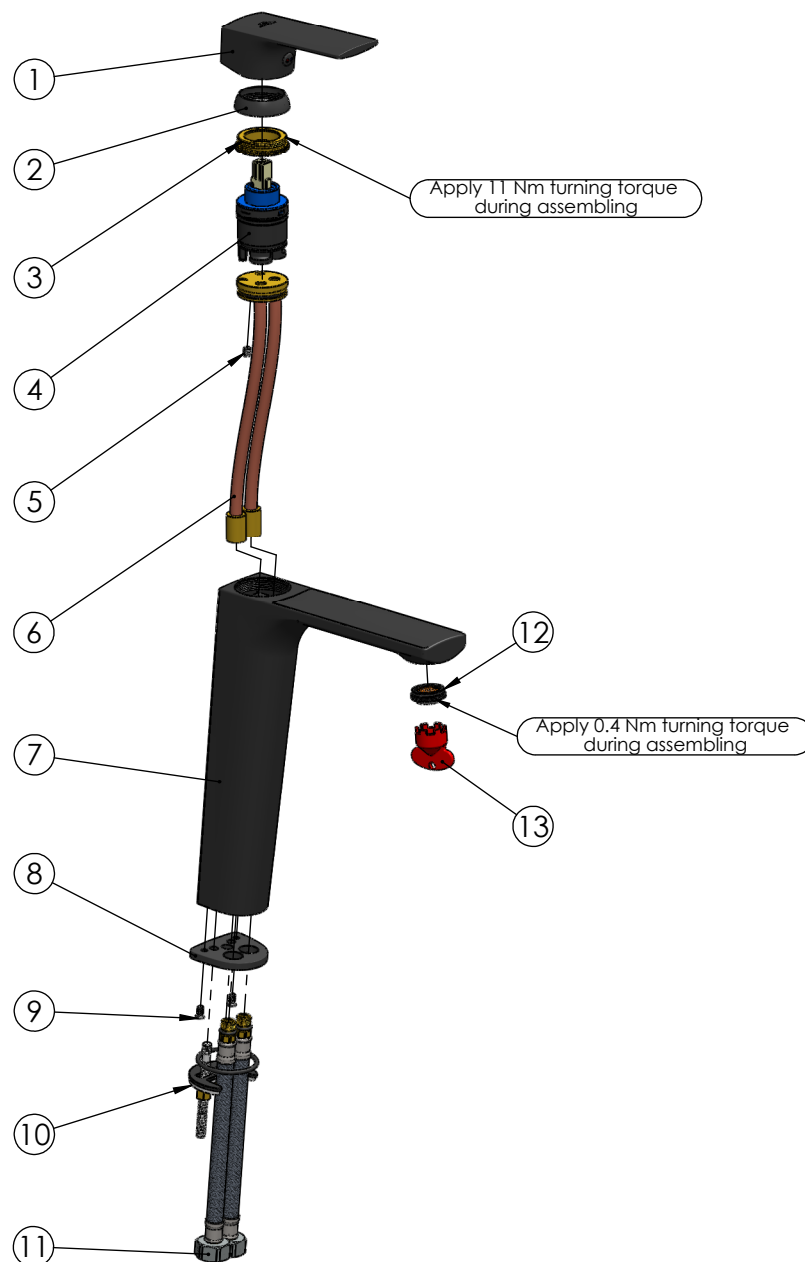

RUBINETA

Product name: **Faucet Modena-18/D (BK)**
Product Code: **MDD0068**

ITEM NO.	PART CODE	NAME	QUANTITY
1	631085	Handle Modena (BK)	1
2	636277	Cartridge cover Modena (BK)	1
3	636264	Cartridge nut Modena	1
4	634052	Cartridge 35mm Citec with upper o-ring (blue)	1
5	637095	Hexagon screw M5x6 (DIN913)	1
6	635429	Body insert for Modena-18/D	1
7	635483	Body Modena-18/D (BK)	1
8	636061	Base Modena-18/D (BK)	1
9	637093	Screw M4x8 (ISO 7046-1)	2
10	637094	Fixing set Modena-18	1
11	46381060	FLISTEX M10xF12-L060 Flex faucet's connector	2
12*	636836	Aerator M24x1 Neoperl SLIM AIR HC PCA orange	1
13	636745	Key aerator Neoperl 21mm	1

*636762B Aerator M24x1 Spider Q4 (B)