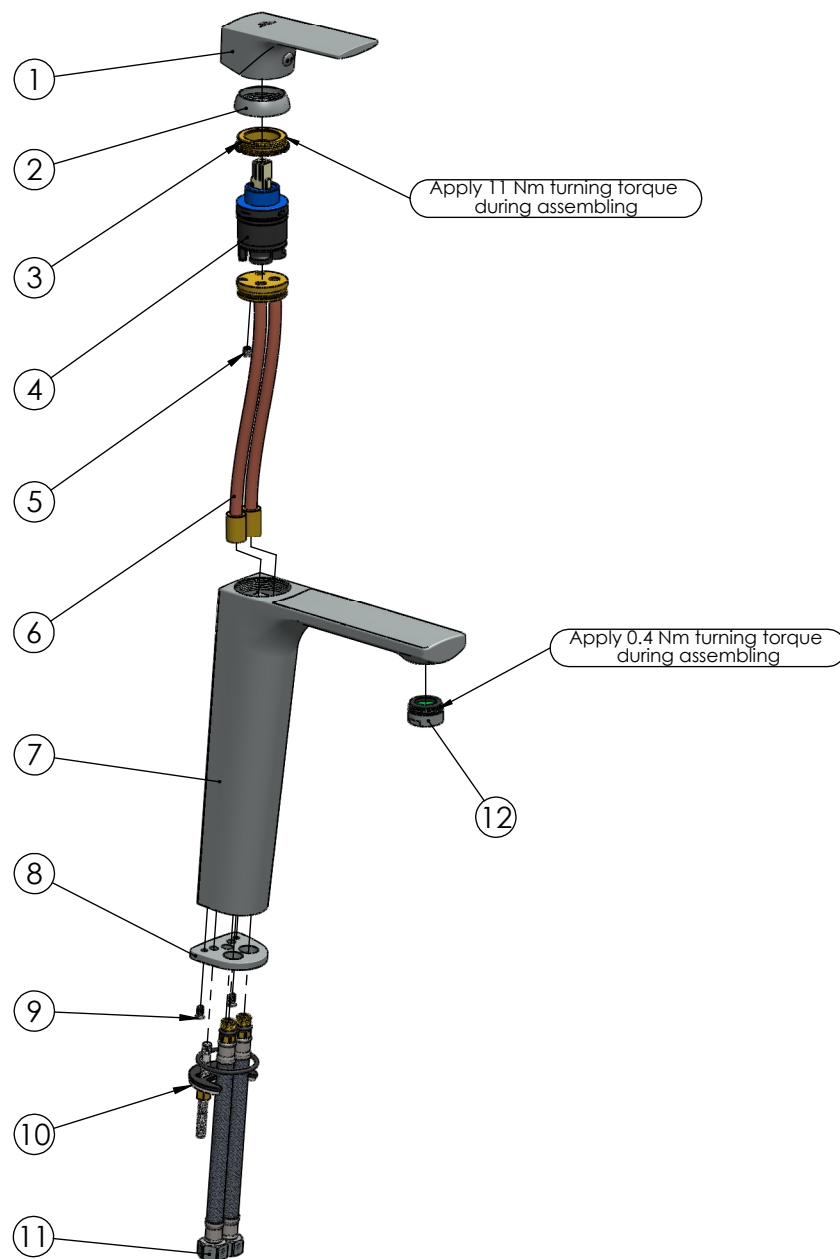

RUBINETA

Product name: **Faucet Modena-18/D (3/8)**
Product Code: **MDD0108**

ITEM NO.	PART CODE	NAME	QUANTITY
1	631059	Handle Modena	1
2	636263	Cartridge cap Modena	1
3	636264	Cartridge nut Modena	1
4	634052	Cartridge 35mm Citec with upper o-ring (blue)	1
5	637095	Hexagon screw M5x6 (DIN913)	1
6	635429	Body insert for Modena-18/D	1
7	635428	Body Modena-18/D	1
8	636047	Base Modena-18/D	1
9	637093	Screw M4x8 (ISO 7046-1)	2
10	637094	Fixing set Modena-18	1
11	46380060	FLISTEX M10xF38-L060 Flex faucet's connector	2
12	636726	Aerator M24x1 Neoperl PERL. HC green	1

*636762B Aerator M24x1 Spider Q4 (B)