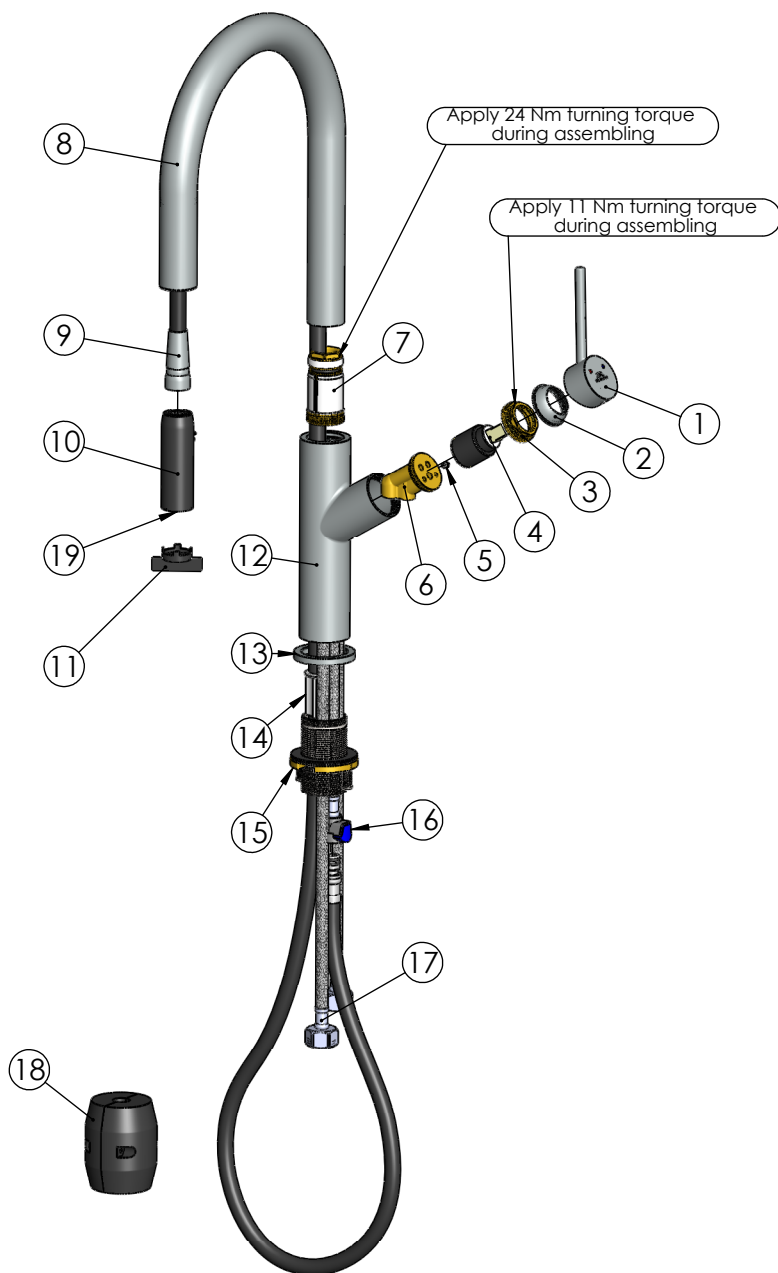

RUBINETA

Product name: **Faucet Bona-33 PO**
Product Code: **BO33008**

ITEM NO.	PART CODE	NAME	QUANTITY
1	631930	Handle Bona	1
2	636283	Cartridge cap Bona	1
3	636286	Cartridge nut Bona	1
4	634051	Cartridge 25mm Citec (black)	1
5	637126	Screw M4x5 (DIN913)	1
6	635493	Body insert Bona	1
7	637214	Spout insert for Bona	1
8	633356	Spout Bona-33	1
9	617992	Nylon hose Bona-33 (G3/8")	1
10	622164	Spout head Bona-33	1
11	636840	Key for spout head Bona-33	1
12	635490	Body Bona	1
13	636066	Base Bona	1
14	637216	Plastic insert for Bona fixing set	1
15	637213	Fixing set (M34) Bona	1
16	618027	Connection hose 27 cm, D10, M8x1 with special connector, PEX/S.S.	1
17	618063	Connection hose 60 cm, D10, M8x1xF1/2", PEX/S.S.	2
18	637215	Weight for Bona faucet	1
19	636839	Aerator insert Neoperl PL HC (TT) laminar max	1