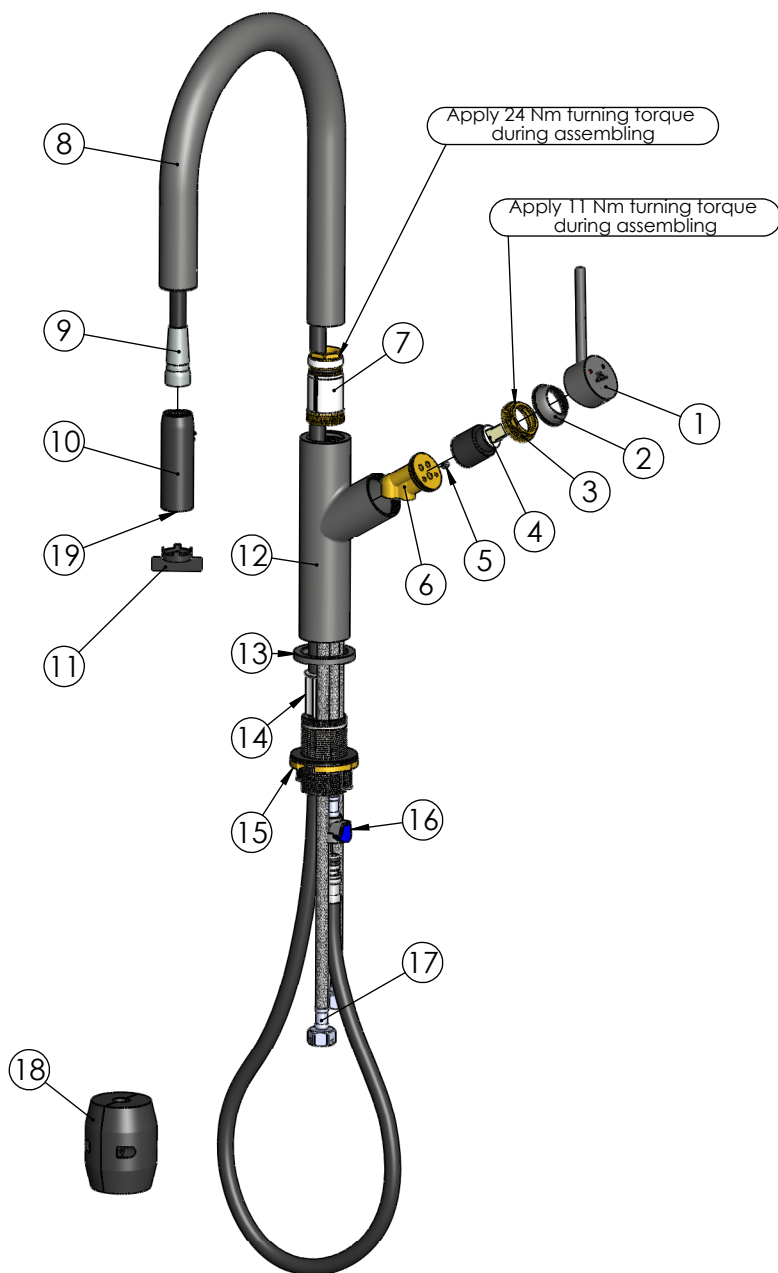

RUBINETA

Product name: **Faucet Bona-33 PO (DG) (3/8)**
Product Code: **BO331DG8**

ITEM NO.	PART CODE	NAME	QUANTITY
1	631932	Handle Bona (DG)	1
2	636285	Cartridge cap Bona (DG)	1
3	636286	Cartridge nut Bona	1
4	634051	Cartridge 25mm Citec (black)	1
5	637126	Screw M4x5 (DIN913)	1
6	635493	Body insert Bona	1
7	637214	Spout insert for Bona	1
8	633357	Spout Bona-33 (DG)	1
9	617992	Nylon hose Bona-33 (G3/8")	1
10	622164	Spout head Bona-33	1
11	636840	Key for spout head Bona-33	1
12	635492	Body Bona (DG)	1
13	636068	Base Bona (DG)	1
14	637216	Plastic insert for Bona fixing set	1
15	637213	Fixing set (M34) Bona	1
16	618027	Connection hose 27 cm, D10, M8x1 with special connector, PEX/S.S.	1
17	618064	Connection hose 60 cm, D10, M8x1xF3/8", PEX/S.S.	2
18	637215	Weight for Bona faucet	1
19	636839	Aerator insert Neoperl PL HC (TT) laminar max	1