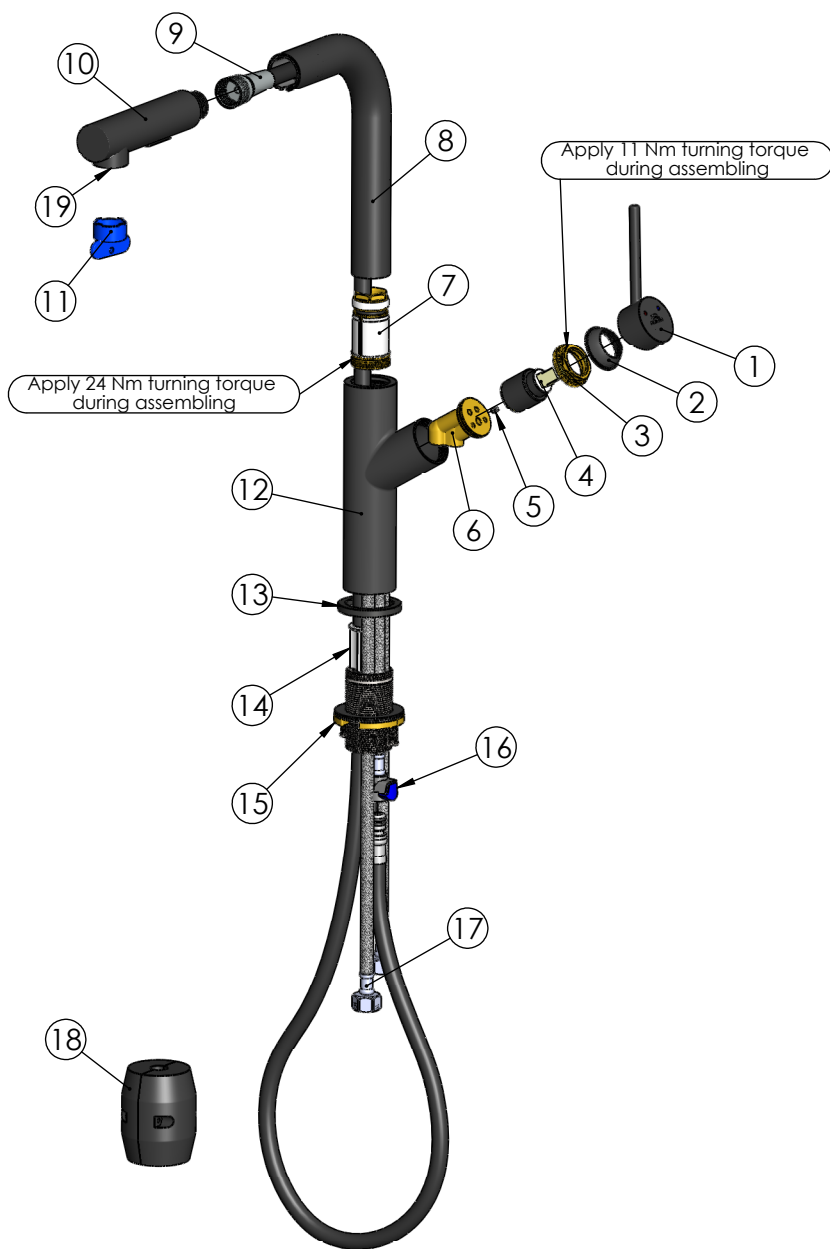

RUBINETA

Product name: **Faucet Bona-35 PO (BK) (3/8)**
Product Code: **BO35168**

ITEM NO.	PART CODE	NAME	QUANTITY
1	631931	Handle Bona (BK)	1
2	636284	Cartridge cap Bona (BK)	1
3	636286	Cartridge nut Bona	1
4	634051	Cartridge 25mm Citec (black)	1
5	637126	Screw M4x5 (DIN913)	1
6	635493	Body insert Bona	1
7	637214	Spout insert for Bona	1
8	633359	Spout Bona-35 (BK)	1
9	617993	Nylon hose Bona-33 (G1/2")	1
10	622166	Spout head Bona-35 (BK)	1
11	636841	Key for spout head Bona-35	1
12	635491	Body Bona (BK)	1
13	636067	Base Bona (BK)	1
14	637216	Plastic insert for Bona fixing set	1
15	637213	Fixing set (M34) Bona	1
16	618027	Connection hose 27 cm, D10, M8x1 with special connector, PEX/S.S.	1
17	618064	Connection hose 60 cm, D10, M8x1xF3/8", PEX/S.S.	2
18	637215	Weight for Bona faucet	1
19	636839	Aerator insert Neoperl PL HC (TT) lamianr max	1