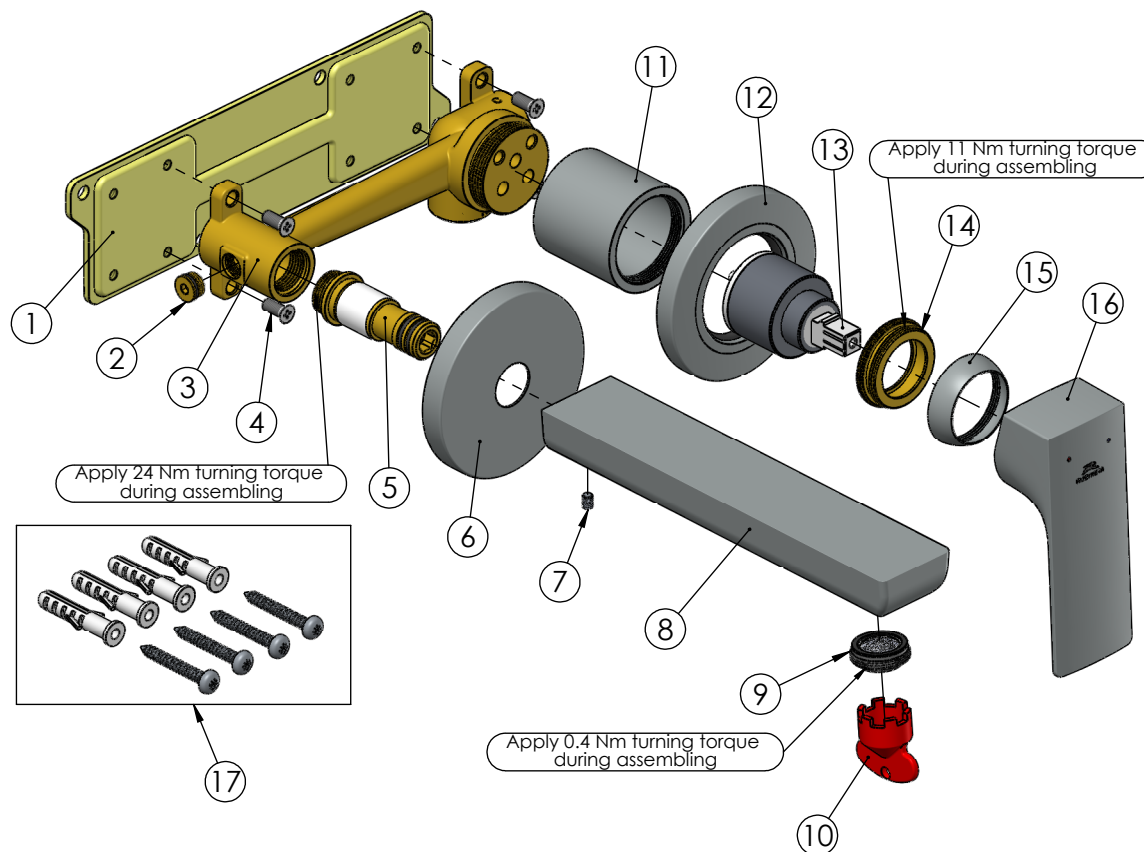

RUBINETA

Product name: **Concealed faucet Modena-1F**
Product Code: **PM0017**

ITEM NO.	PART CODE	NAME	QUANTITY
1	637124	Fixing plate for Torino-1	1
2	637127	Cap M10x1 for body Torino-1	1
3	635459	Body Torino-1	1
4	637125	Screw M5x12 (DIN 965)	4
5	637217	Insert M18x1.5 of spout Modena-1F	1
6	636642	Decorative plate for spout Modena-1F	1
7	636338	Set screw M4x6	1
8	635495	Spout body Modena-1F	1
9	636789	Aerator M24x1 Neoperl SLIM AIR HC SSR white	1
10	636745	Key aerator Neoperl 21mm	1
11	635494	Body for cartridge Modena-1F	1
12	636641	Decorative plate Modena-1F	1
13	634041	Cartridge 35mm Citec (grey)	1
14	636264	Cartridge nut Modena	1
15	636263	Cartridge cap Modena	1
16	631061	Handle Modena-12	1
17	636567	Nylon plug 8x40mm with screw 4,8x28 (DIN7981)	4