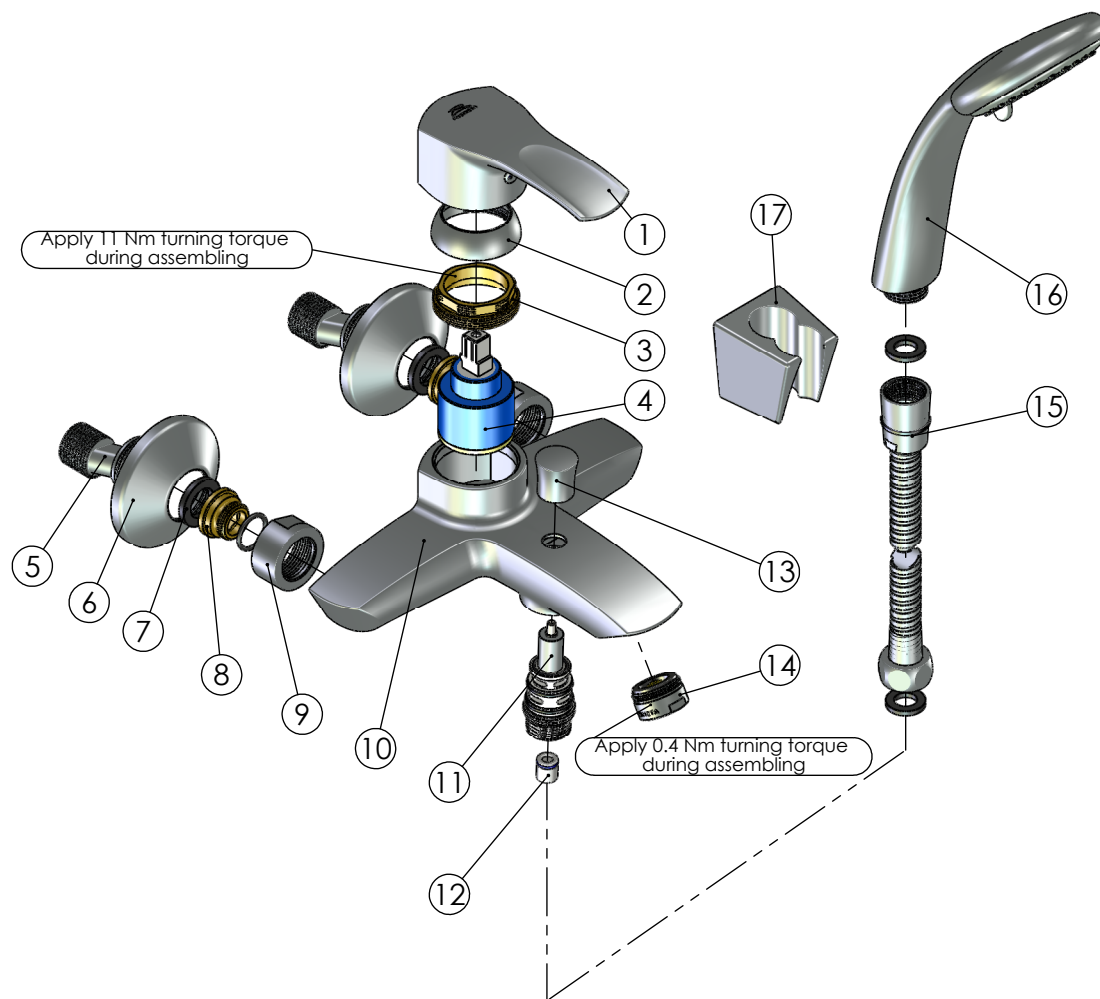

RUBINETA

Product name: **Faucet Trento-10/K**
Product Code: **TN10K08**

ITEM NO.	PART CODE	NAME	QUANTITY
1	631189	Handle Artis	1
2	636201	Cover for cartridge 35	1
3	636361	Cartridge nut M40x1.25	1
4	634004P	Ceramic cartridge 35 mm	1
5	636601P	Eccentric	2
6	636610P	Eccentric round plate	2
7	632002	Rubber washer G3/4"	2
8	636406	Fixing set back seat M18x1.5	2
9	636312	Round back nut G3/4"	2
10	635250	Body Artis-10	1
11	636524	Diverter Static-10 automat	1
12	636451	Check-valve DN10	1
13	636963	STATIC-10 diverter's handle	1
14	636764B	Aerator M24x1 Spider Q16 (B)	1
15	600014P	Shower hose 150 cm Con/Imp (S.S.)	1
16	622045P	Handshower Delta	1
17	623005P	Shower holder Grand	1