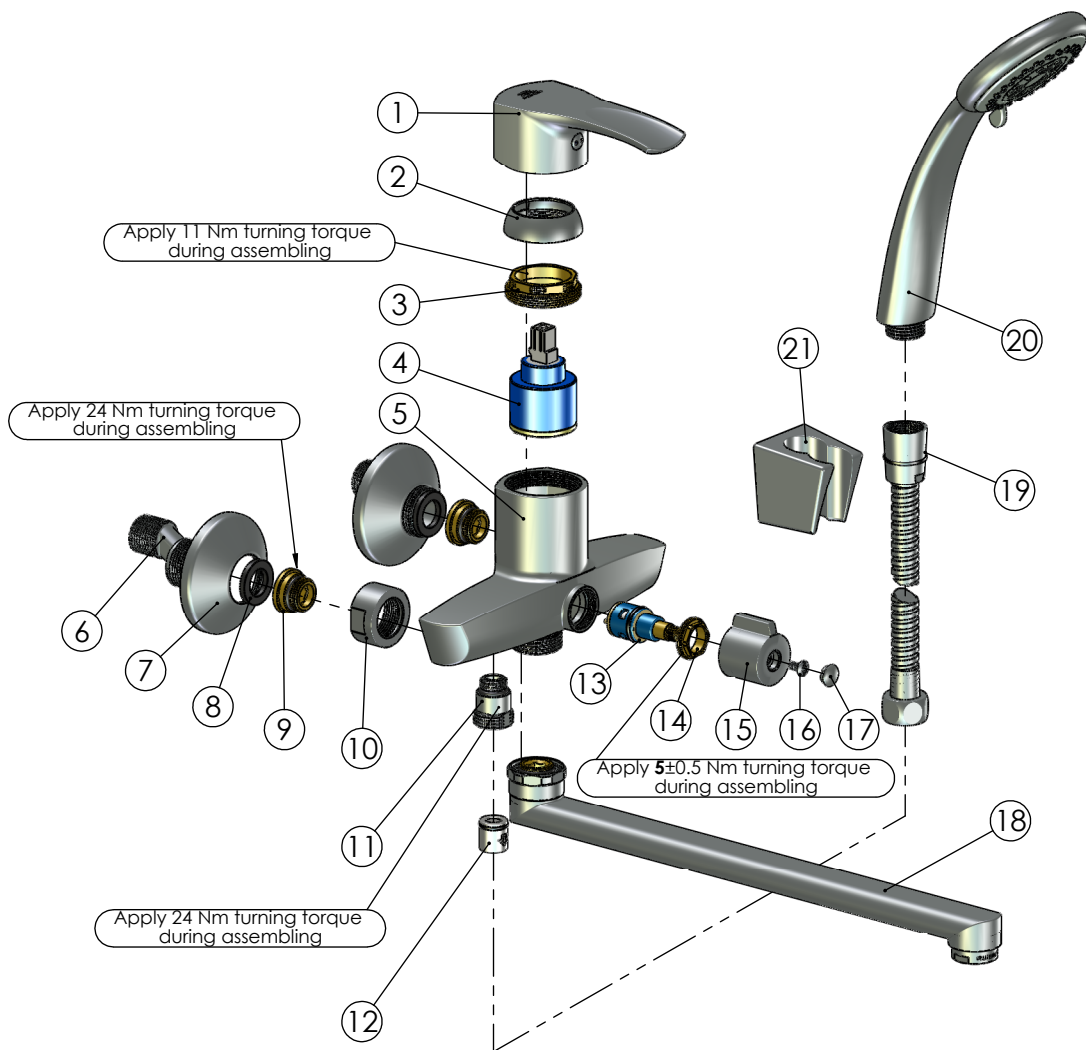

RUBINETA

Product name: **Faucet Trento-11/C**  
Product Code: **TN11CK08**

ITEM NO.	PART CODE	NAME	QUANTITY
1	631189	Handle Artis	1
2	636201	Cover for cartridge 35	1
3	636361	Cartridge nut M40x1.25	1
4	634004P	Ceramic cartridge 35 mm	1
5	635251	Body Artis-11	1
6	636601P	Eccentric	2
7	636610P	Eccentric round plate	2
8	632002	Rubber washer G3/4"	2
9	636406	Fixing set back seat M18x1.5	2
10	636312	Round back nut G3/4"	2
11	636456	Adapter M14x1.5 - G1/2"	1
12	636448	Check-valve DN15	1
13	634056P	Diverter cartridge D18 mm for faucets	1
14	636377	Cartridge nut M22x1 for diverter (G3/4) N	1
15	636379	Handle for diverter G3/4" (ceramic) N	1
16	636324	Self locking head screw M4x8	1
17	636118	Cover of diverter G3/4" (ceramic) handle	1
18	633011P	Spout "C" 300 mm	1
19	600014P	Shower hose 150 cm Con/Imp (S.S.)	1
20	622045P	Handshower Delta	1
21	623005P	Shower holder Grand	1