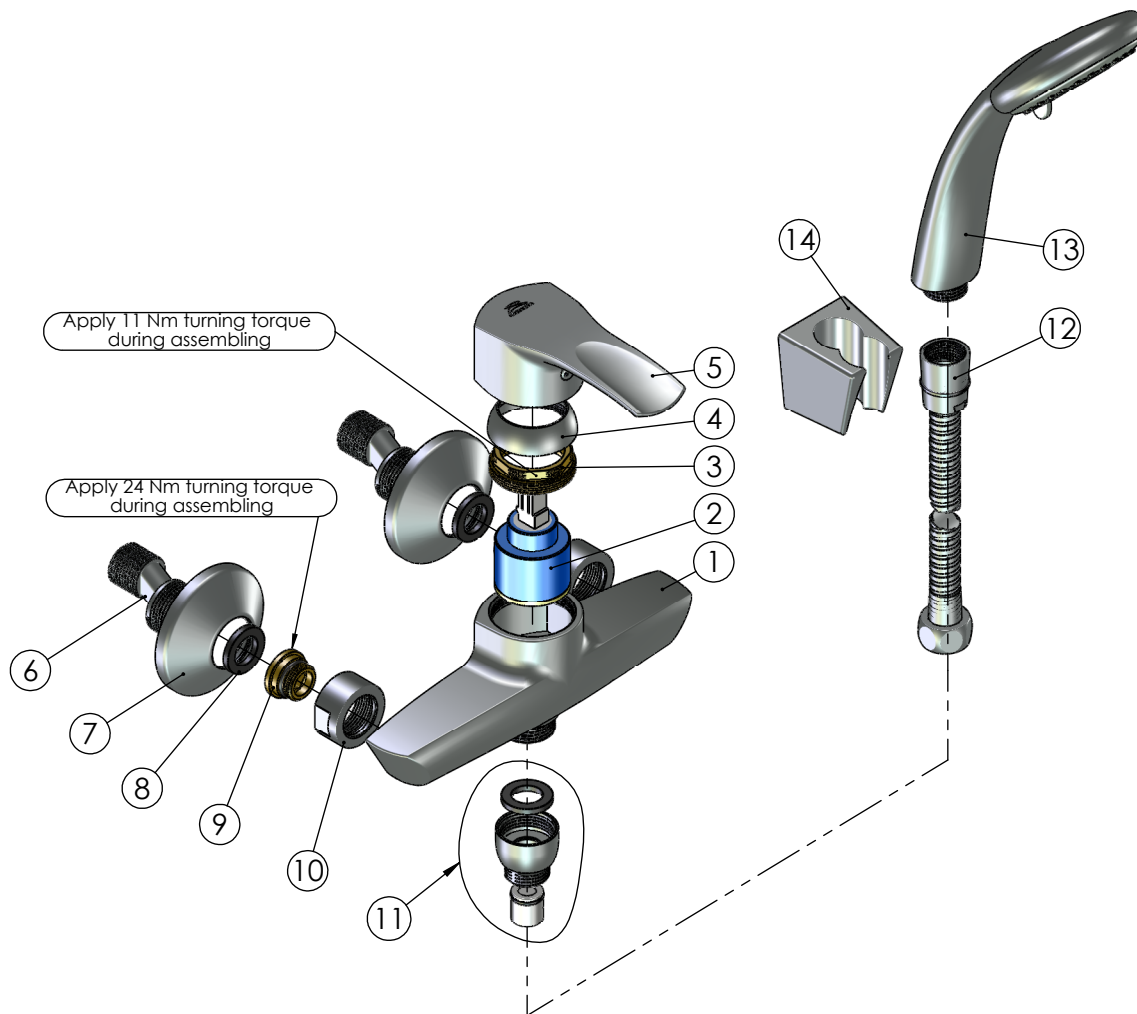

RUBINETA

Product name: **Faucet Trento-12/K**
Product Code: **TN20K08**

ITEM NO.	PART CODE	NAME	QUANTITY
1	635252	Body Artis-12	1
2	634004P	Ceramic cartridge 35 mm	1
3	636361	Cartridge nut M40x1.25	1
4	636201	Cover for cartridge 35	1
5	631189	Handle Artis	1
6	636601P	Eccentric	2
7	636610P	Eccentric round plate	2
8	632002	Rubber washer G3/4"	2
9	636406	Fixing set back seat M18x1.5	2
10	636312	Round back nut G3/4"	2
11	637200P	Adapter F3/4"xM1/2"(with check valve)	1
12	600014P	Shower hose 150 cm Con/Imp (S.S.)	1
13	622045P	Handshower Delta	1
14	623005P	Shower holder Grand	1