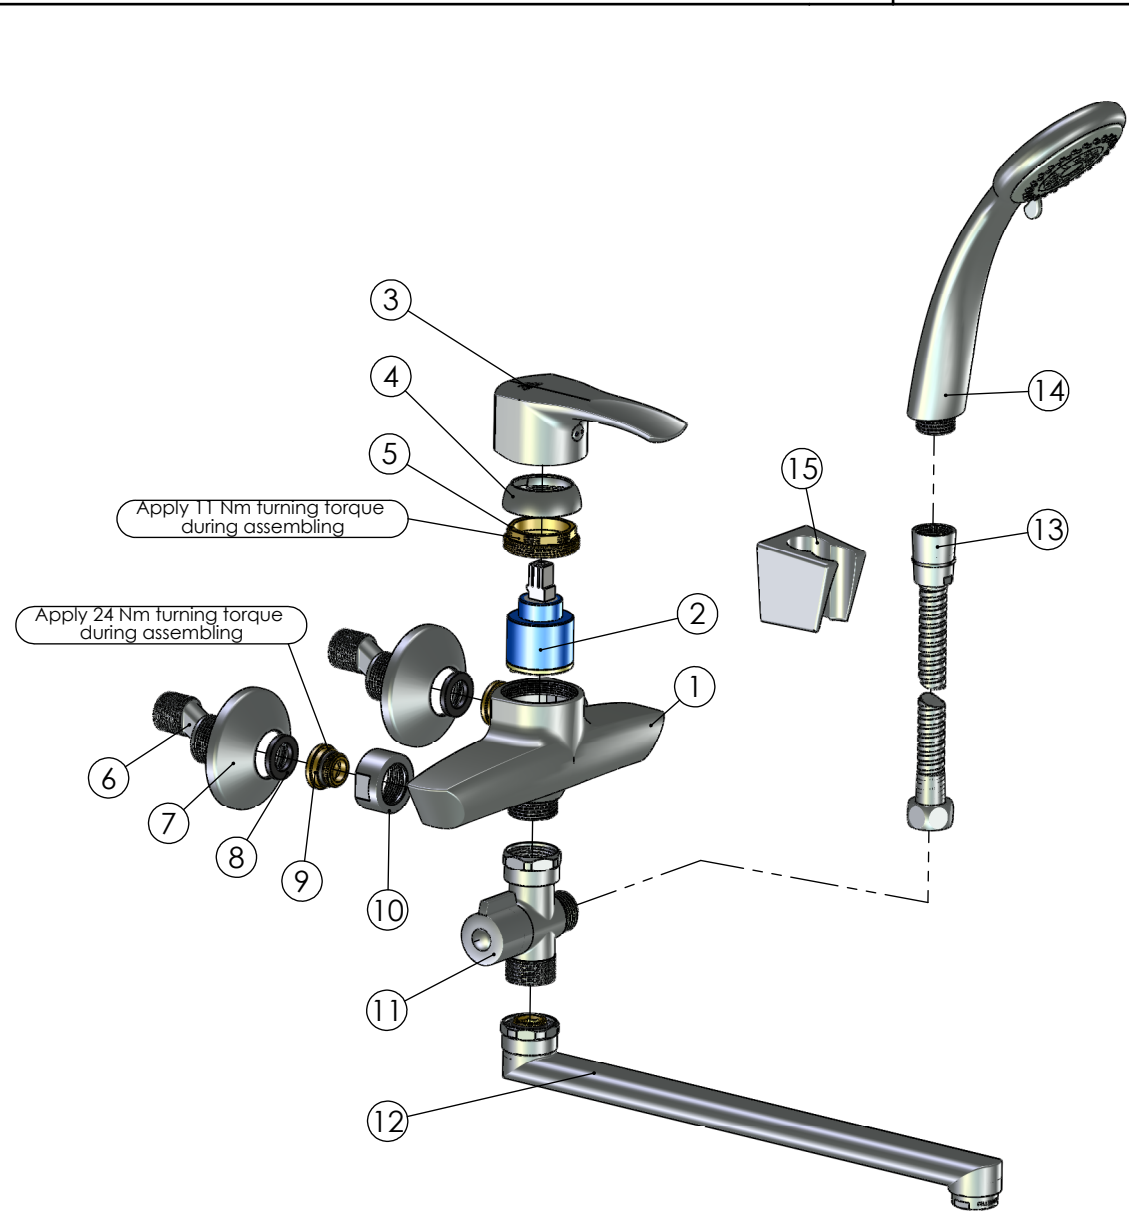

Product name: **Faucet Trento-12/C**
 Product Code: **TN2CK08**

ITEM NO.	PART CODE	NAME	QUANTITY
1	635252	Body Artis-12	1
2	634004P	Ceramic cartridge 35 mm	1
3	631189	Handle Artis	1
4	636201	Cover for cartridge 35	1
5	636361	Cartridge nut M40x1.25	1
6	636601P	Eccentric	2
7	636610P	Eccentric round plate	2
8	632002	Rubber washer G3/4"	2
9	636406	Fixing set back seat M18x1.5	2
10	636312	Round back nut G3/4"	2
11	636520	Diverter 3/4" (Ceramic)	1
12	633011P	Spout "C" 300 mm	1
13	600014P	Shower hose 150 cm Con/Imp (S.S.)	1
14	622045P	Handshower Delta	1
15	623005P	Shower holder Grand	1