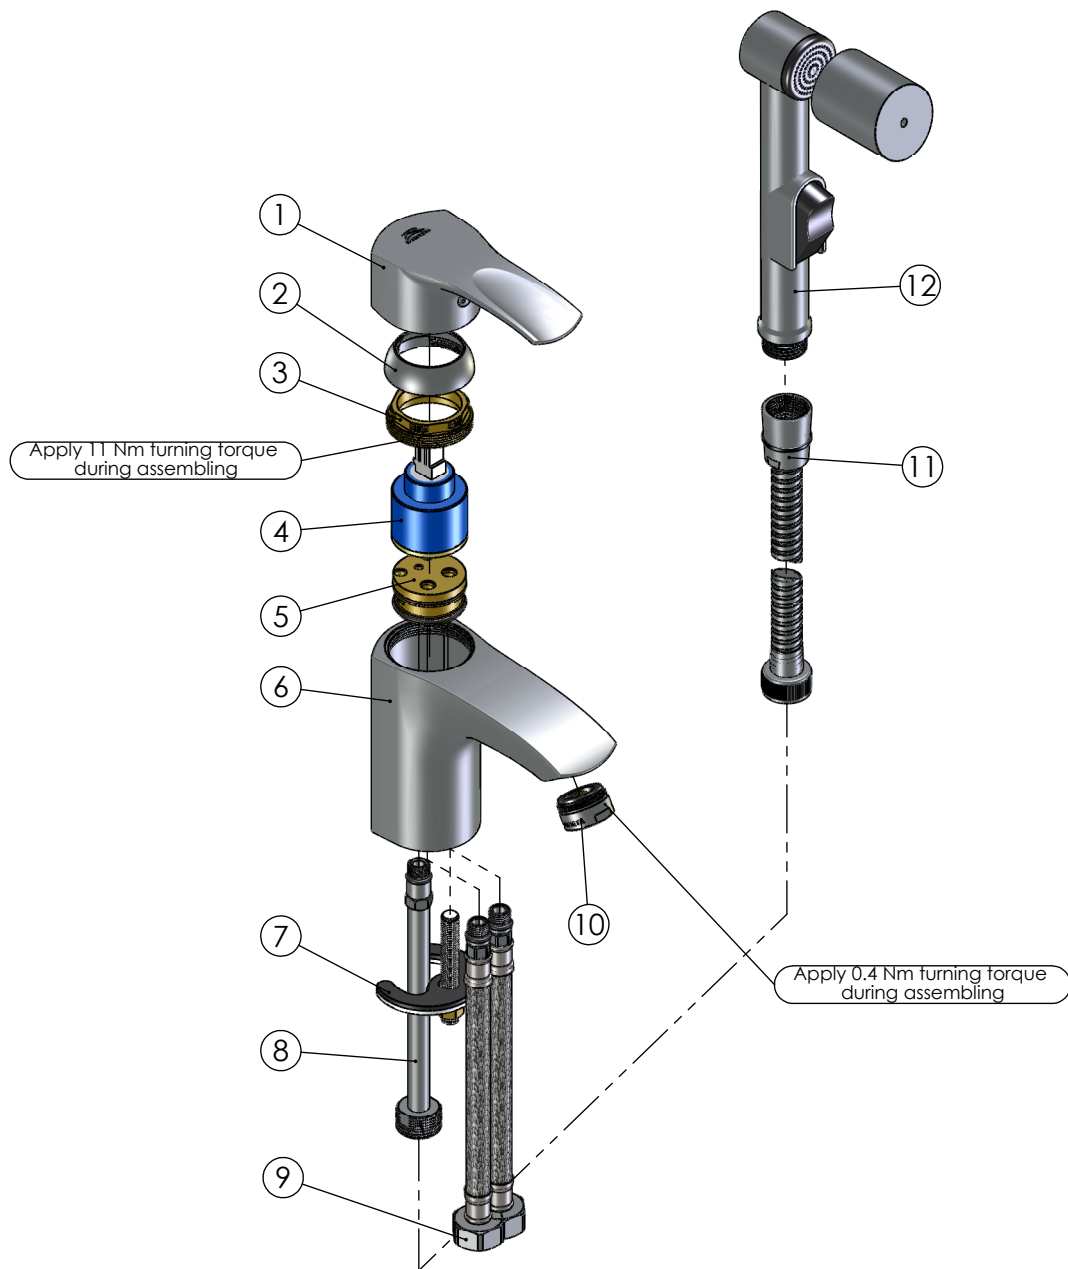

RUBINETA

Product name: **Faucet Trento-17**  
Product Code: **TN70008**

ITEM NO.	PART CODE	NAME	QUANTITY
1	631189	Handle Artis	1
2	636201	Cover for cartridge 35	1
3	636361	Cartridge nut M40x1.25	1
4	634004P	Ceramic cartridge 35 mm	1
5	636979	Insert Static-17	1
6	635253	Body Artis-17	1
7	637023	Fixing set Toscana-2	1
8	662112	Tube M10x1-G1/2"	1
9	618040	Faucet hose G1/2"-M10x1 400 mm	2
10	636762B	Aerator M24x1 Spider Q4 (B)	1
11	600039P	Shower hose 150 cm Con/Imp Biflex (BK)	1
12	622001P	Handshower Bide	1