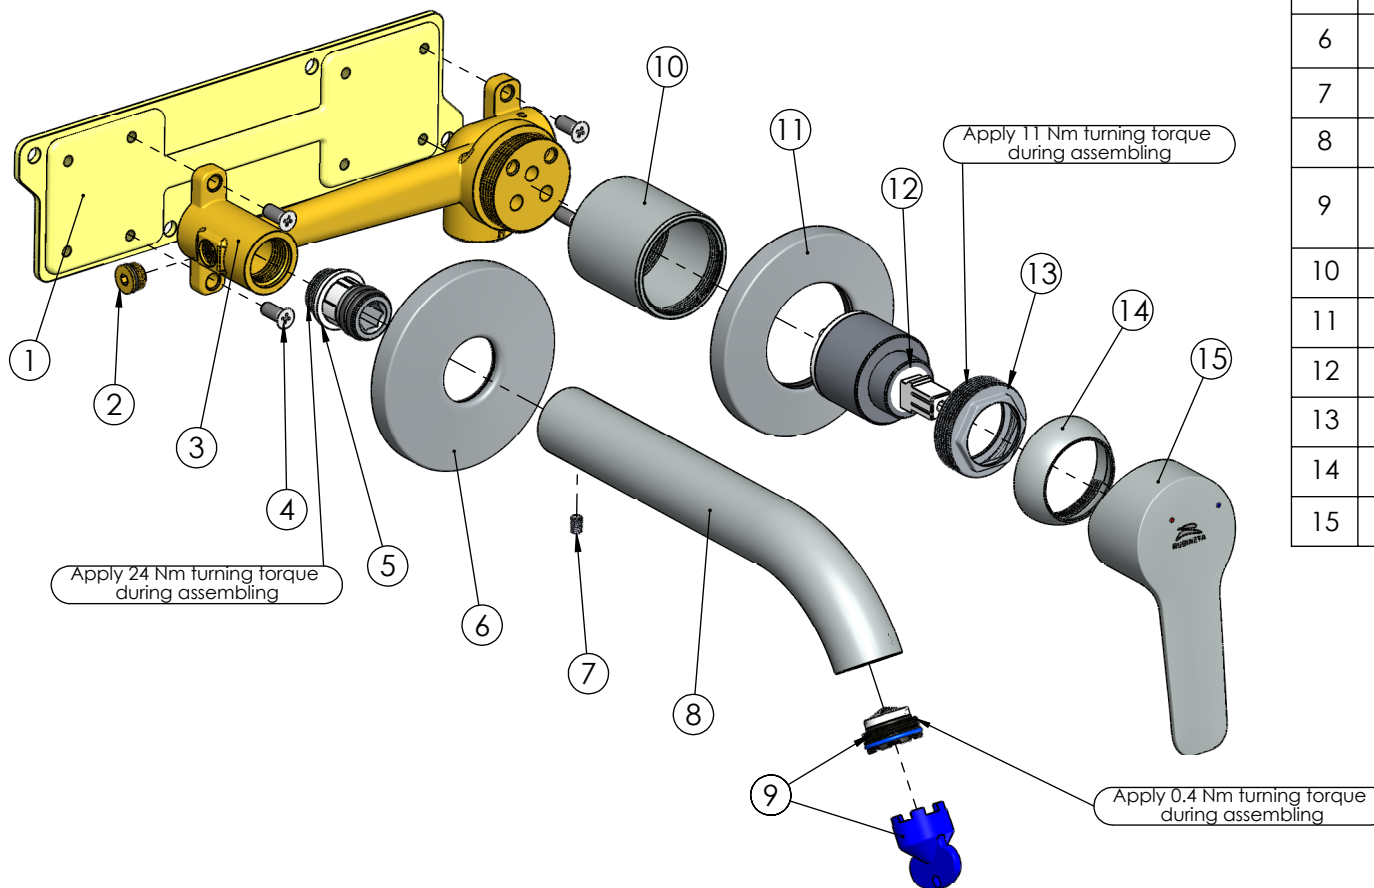

RUBINETA

Product name: **Concealed faucet Torino-1F**
Product Code: **PM0009**

ITEM NO.	PART CODE	NAME	QTY.
1	637124	Fixing plate for Torino-1	1
2	637127	Cap M10x1 for body Torino-1	1
3	635459	Body Torino-1	1
4	637125	Screw M5x12 (DIN 965)	4
5	636442P	Spout insert Ultra-33;35;37; Static-33; Torino	1
6	636637	Decorative plate for spout Torino-1	1
7	636338	Set screw M4x6	1
8	635588	Spout body Torino-1	1
9	636842	Aerator M21.5x1 Neoperl CACHE Perl. HC SSR white+key	1
10	635396	Body for cartridge Torino-1	1
11	636635	Decorative plate Torino-1	1
12	634041P	Cartridge 35mm Citec (grey)	1
13	636301	Nut for cartridge 35 mm	1
14	636201	Cover for cartridge 35	1
15	631072	Handle Torino-1F	1