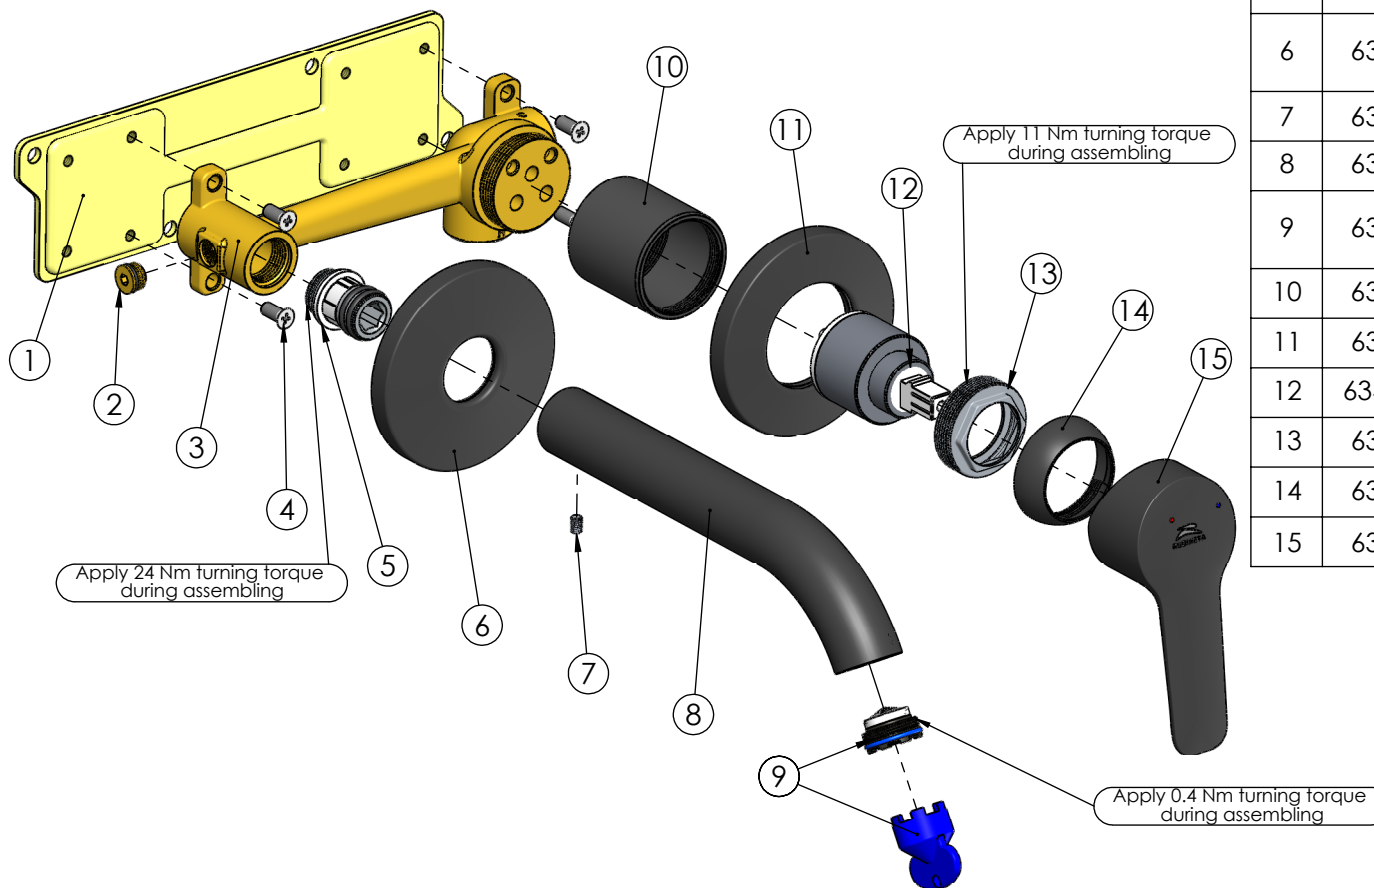

RUBINETA

Product name: **Concealed faucet Torino-1F (BK)**
Product Code: **PM0010**

ITEM NO.	PART CODE	NAME	QTY.
1	637124	Fixing plate for Torino-1	1
2	637127	Cap M10x1 for body Torino-1	1
3	635459	Body Torino-1	1
4	637125	Screw M5x12 (DIN 965)	4
5	636442P	Spout insert Ultra-33;35;37; Static-33; Torino	1
6	636638	Decorative plate for spout Torino-1 (BK)	1
7	636338	Set screw M4x6	1
8	635589	Spout body Torino-1 (BK)	1
9	636842	Aerator M21.5x1 Neoperl CACHE Perl. HC SSR white+key	1
10	635397	Body for cartridge Torino-1 (BK)	1
11	636636	Decorative plate Torino-1 (BK)	1
12	634041P	Cartridge 35mm Citec (grey)	1
13	636301	Nut for cartridge 35 mm	1
14	636270	Cartridge cover 35 (BK)	1
15	631073	Handle Torino-1F (BK)	1