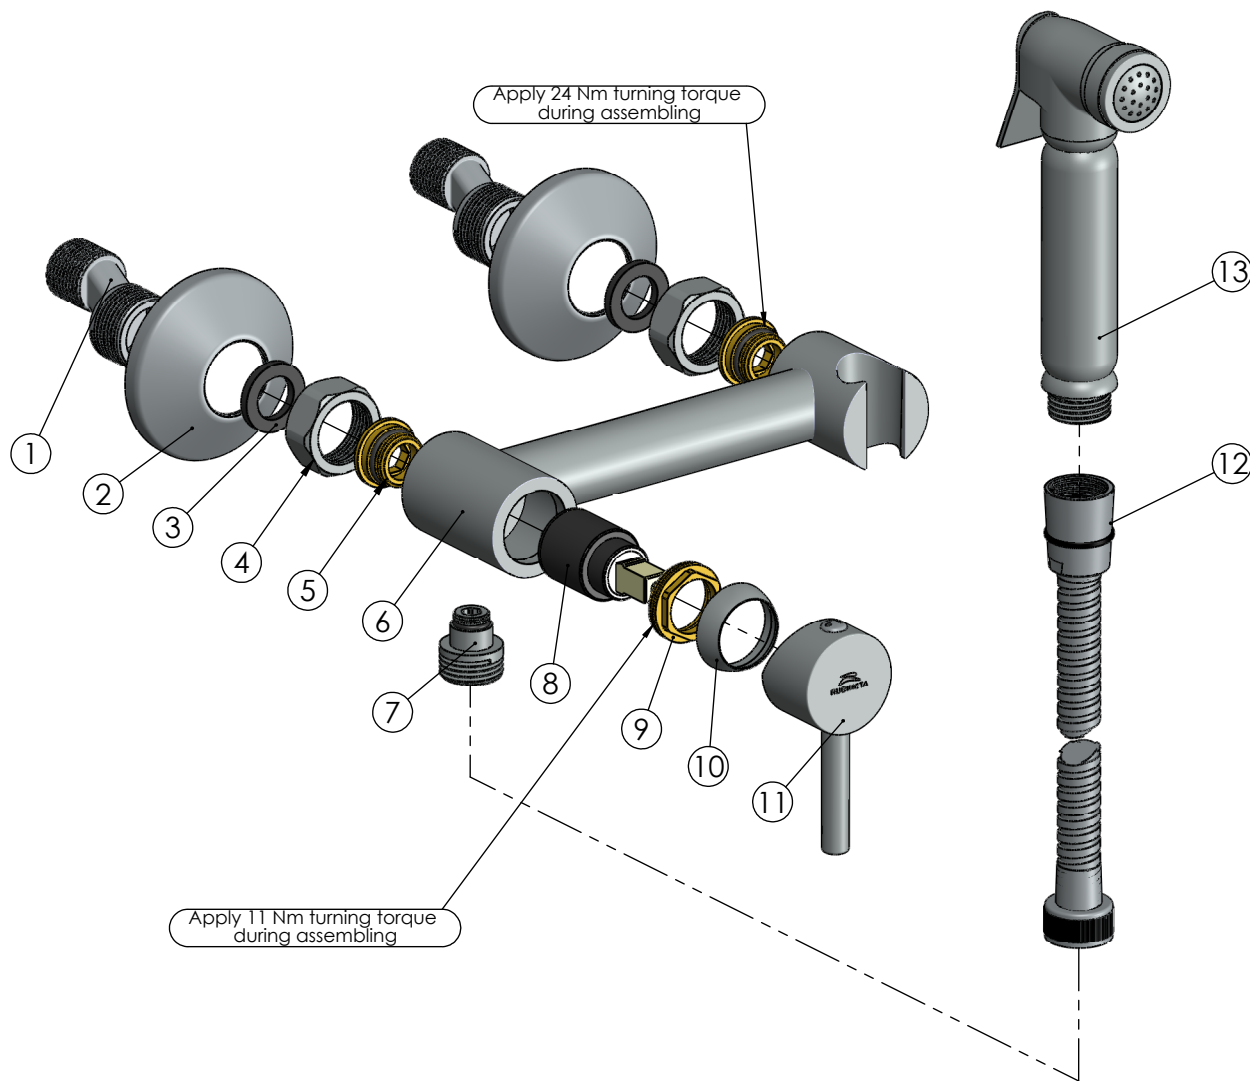

RUBINETA

Product name: **Faucet bide Onyx (150 mm)**
Product Code: **625134**

ITEM NO.	PART CODE	NAME	QUANTITY
1	636601P	Eccentric	2
2	636610P	Eccentric round plate	2
3	632002	Rubber washer G3/4"	2
4	636310P	Back nut 3/4"	2
5	636403P	Fixing back seat M18x1.5	2
6	635499	Body Onyx (150 mm)	1
7	636575	Adaper G1/2"xM12x1 Onyx	1
8	634051P	Cartridge 25mm Citec (black)	1
9	636574	Cartridge nut Onyx	1
10	636573	Cartridge cover Onyx	1
11	631924	Handle Onyx	1
12	600063B	Shower hose high pressure 120cm Con/Imp (S.S)	1
13	622085B	Handshower Bidet Onyx	1